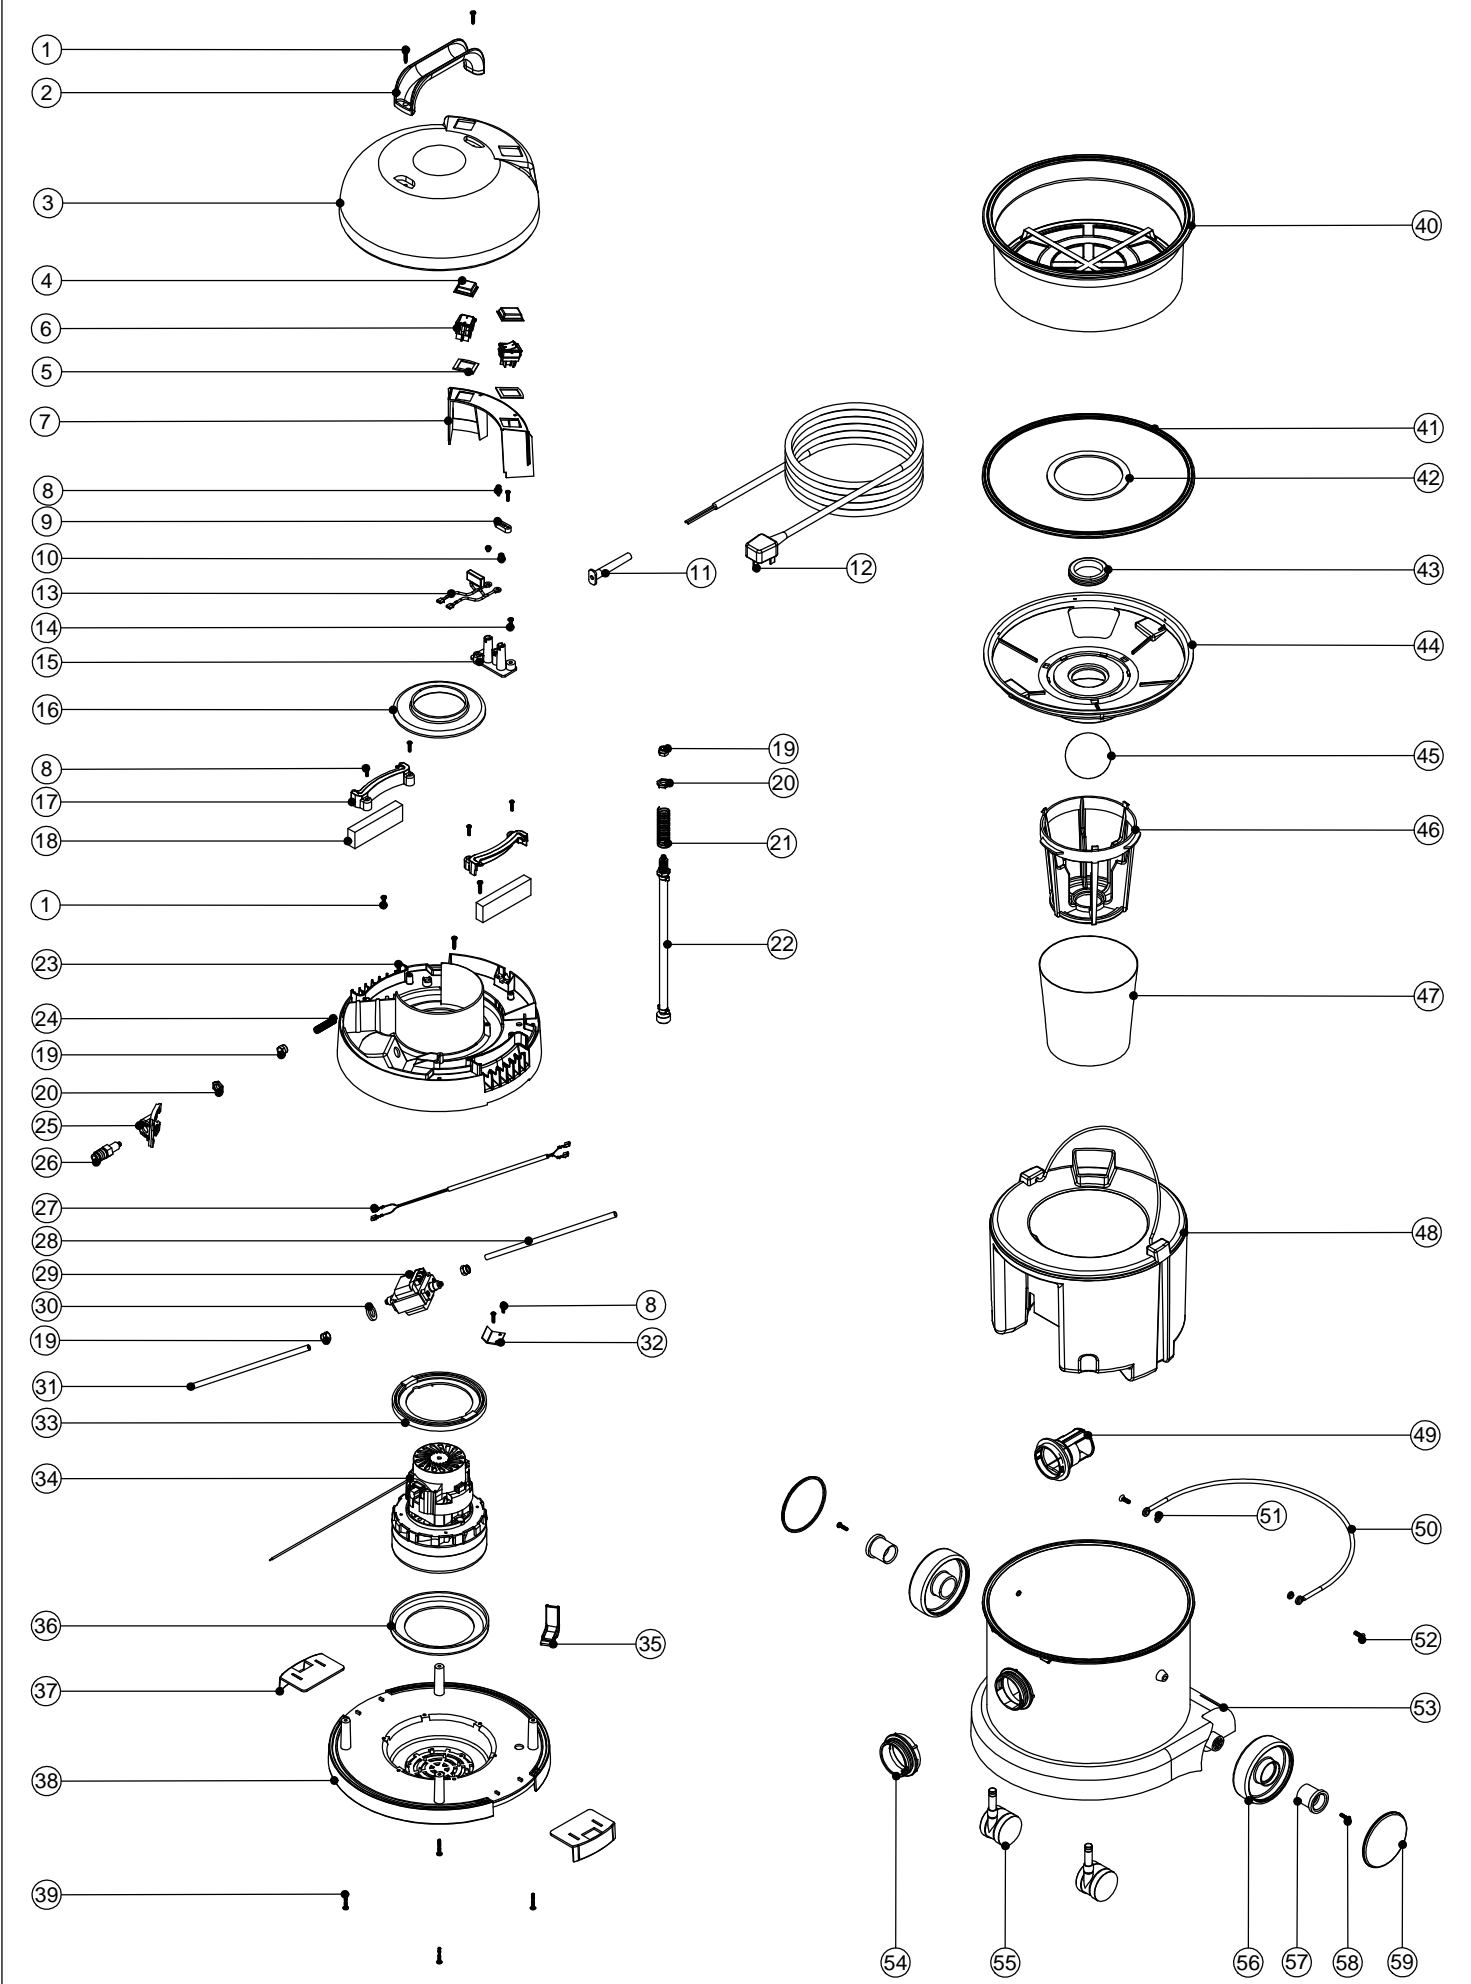

# Numatic International Spare Parts

Model No: GVE370-2 EXPLODED DRAWING

234302  
DRAWING: EXP-0733 ISS:A10  
01/05/2012

NB: FOR WIRING SEE DRAWING: WD-0238