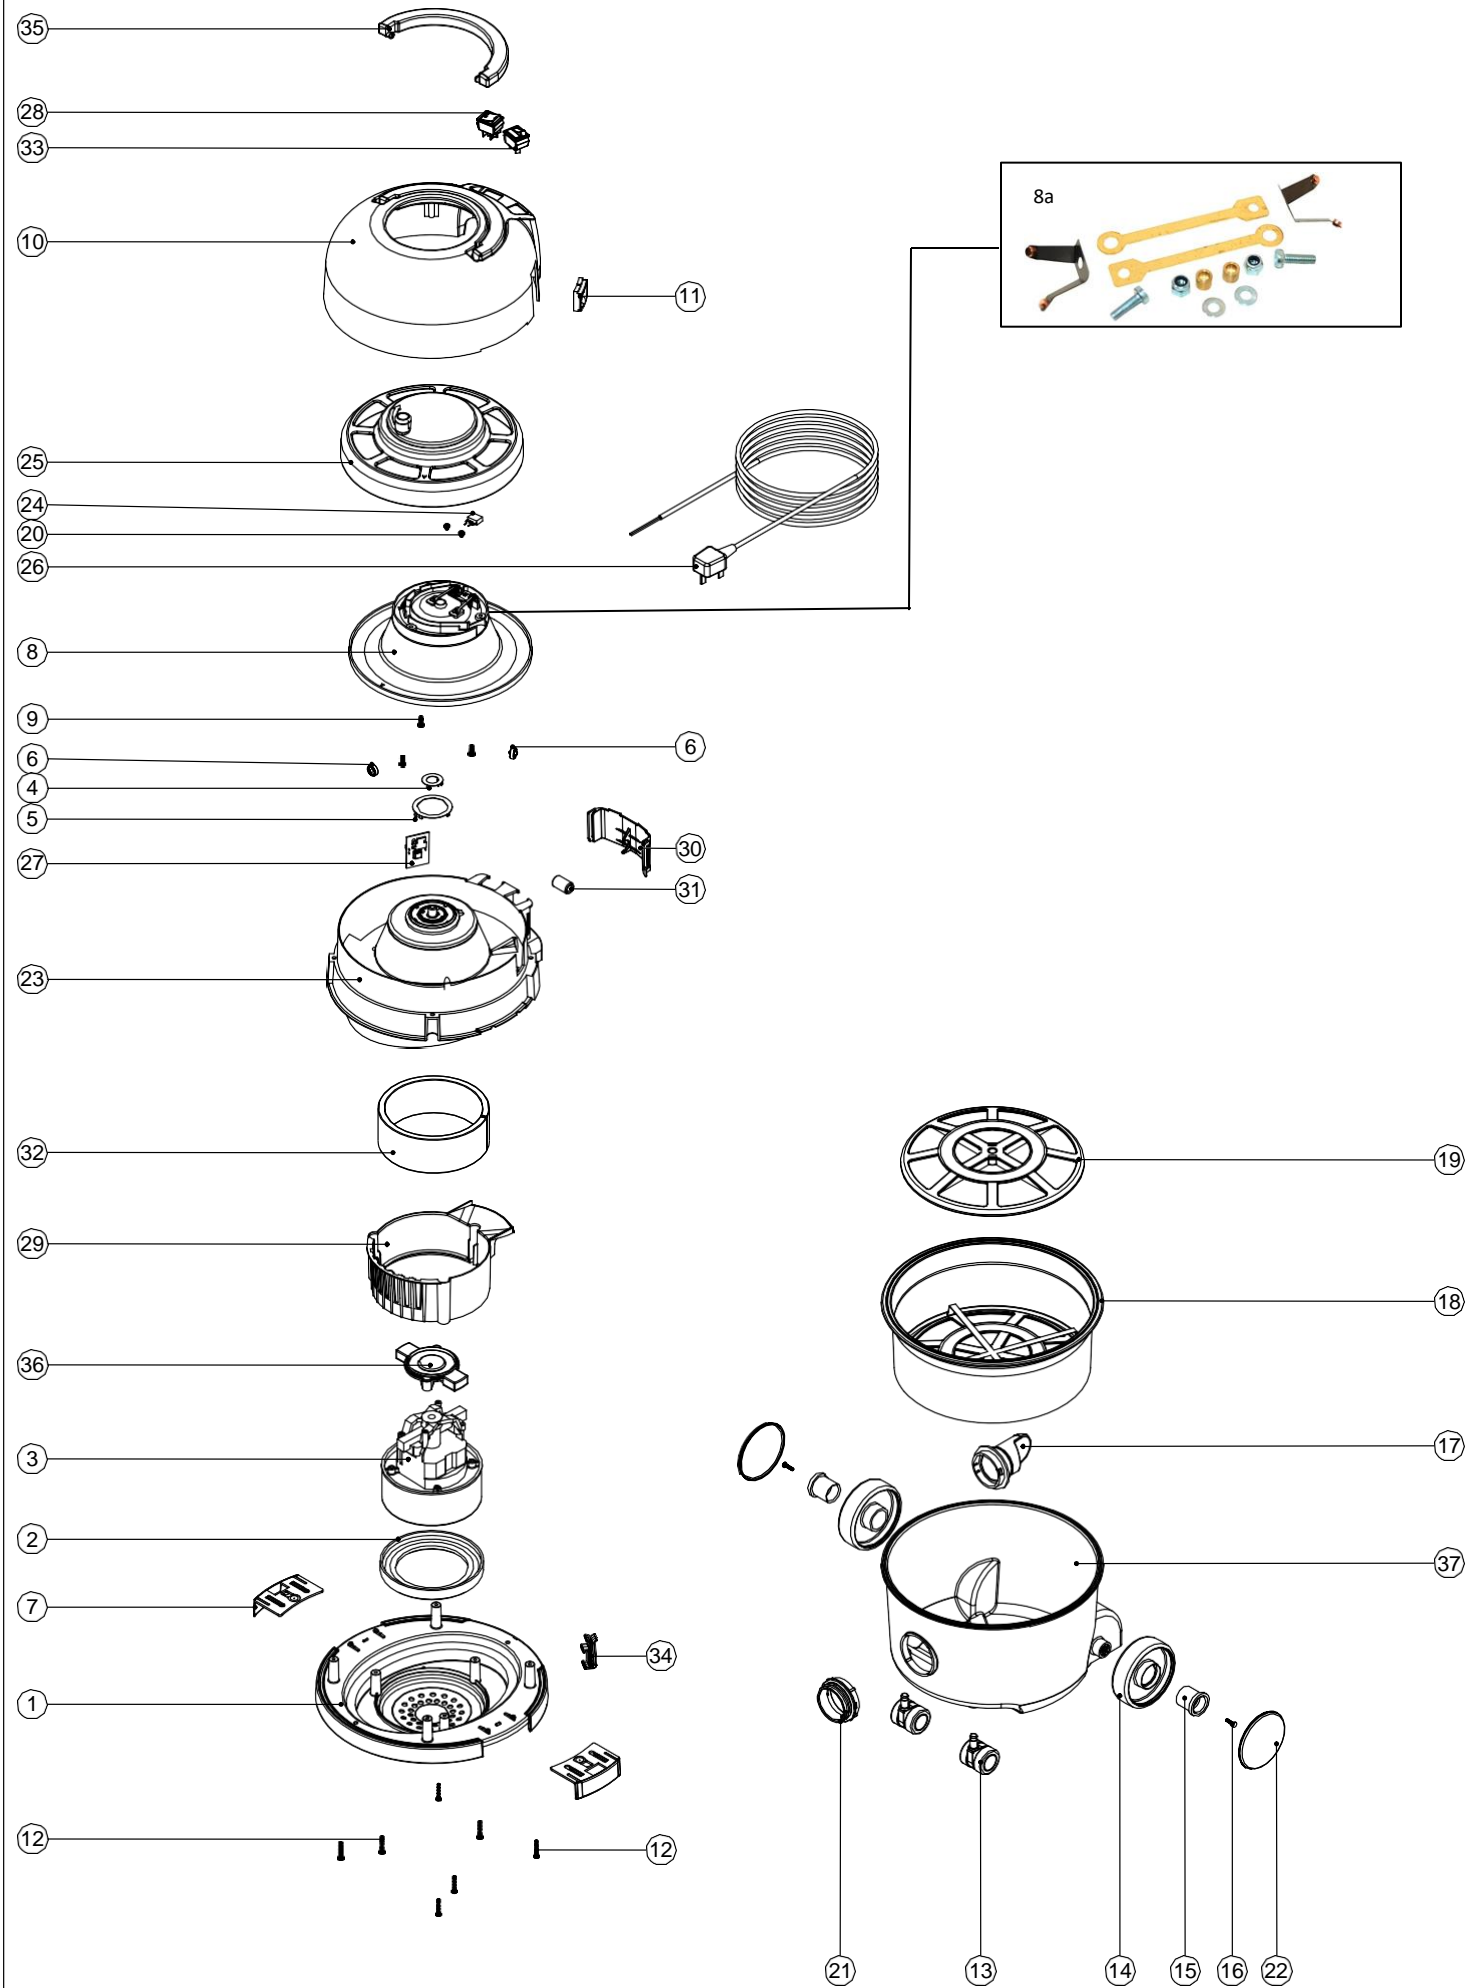

Numatic International Spare Parts

Model No: HVR-200A / HET-200A (AUTOSAVE)

234584
DRAWING: EXP-1012 ISS:A03
14/01/2011

Numatic International Spare Parts

Model No: HVR-200A / HET-200A (AUTOSAVE)

POS:	ITEM NO:	DESCRIPTION:	COMMENTS:
1	229618	BOTTOM MOTOR HOUSING (BI-MATERIAL)	
2	227882	BOTTOM MOTOR GASKET	
3	205403	240V 2 STAGE THRO FLOW TAPER FAN MOTOR (DL21104T) TCO	
4	227141	INNER CONTACT RING	
5	227142	OUTER CONTACT RING	
6	227436	ROLLER WHEEL	
7	229622	TOGGLE (BI-MATERIAL)	
8	227447	CABLE REEL MOULDING ASSEMBLY	
9	219101	No8 X 1/2 INCH LONG POZI PAN PLASTITE SCREW	
10	229876	AUTOSAVE COVER + HANDLE (PRINTED WHITE HENRY + GREEN AUTOSAVE FLOWER LOGO)	INCLUDES ITEM 36 (227120)
	229877	AUTOSAVE COVER + HANDLE (PRINTED PINK HETTY LOGO + GREEN AUTOSAVE FLOWER LOGO)	INCLUDES ITEM 36 (227120)
11	227108	BLACK CABLE ENTRY	
12	219104	No8 X 1 INCH LONG POZI PAN PLASTITE SCREW	
13	204000	40MM PU-TYRED BLACK TWIN WHEEL CASTOR	
14	227640	2 SHOT WHEEL ASSEMBLY	
15	227868	WHEEL HUB FOR 2 SHOT WHEEL	
16	219105	No8 X 5/8 INCH LONG POZI PAN PLASTITE SCREW	
17	227363	BAG CONNECTOR	
18	207109	12 INCH FILTER (DOUBLE BOTTOM) 160GRM SMS	
19	209200	12 INCH FILTER GRID	
20	219090	M4 X 8MM LONG POZI PAN SEMS SCREW	
21	227396	RED THREADED NECK	HVR-200A
	229797	PINK THREADED NECK	HET-200A
22	227687	RED TRIM	HVR-200A
	229798	PINK TRIM	HET-200A
23	229620	TOP MOTOR HOUSING	
24	230096	SUPPRESSOR CAPACITOR ASSEMBLY WITH DISCHARGE RESISTOR	
25	333113	CABLE REEL COVER ASSEMBLY (C/W WINDER KNOB)	HVR-200A
	333154	CABLE REEL COVER ASSEMBLY PRINTED NUMATIC WORLD LOGO (PINK) (C/W WINDER KNOB)	HET-200A
26	236044	MAINS CABLE (10 METRE LONG X 0.75MM X 2 CORE (H05 V2V2-F))	
27	321990	AUTOSAVE 2 SPEED CONTROL PCB	
28	220582	GREEN ROCKER SWITCH	
29	229621	AIR GUIDE	
30	229623	SWITCH COVER	
31	230097	AXIAL FERRITE BEAD	
32	203020	POD SIDE FELT	
33	221102	RED MOMENTARY ROCKER SWITCH (BLACK BODY / RED ILLUMINATION WINDOW)	
34	229426	HENRY CLIPHOLDER	
35	227120	HANDLE	
36	229614	MOTOR PLATE BI -MATERIAL	
37	227442	RED DRUM + FACE	HVR-200A
	229796	PINK CONTAINER + FACE	HET-200A