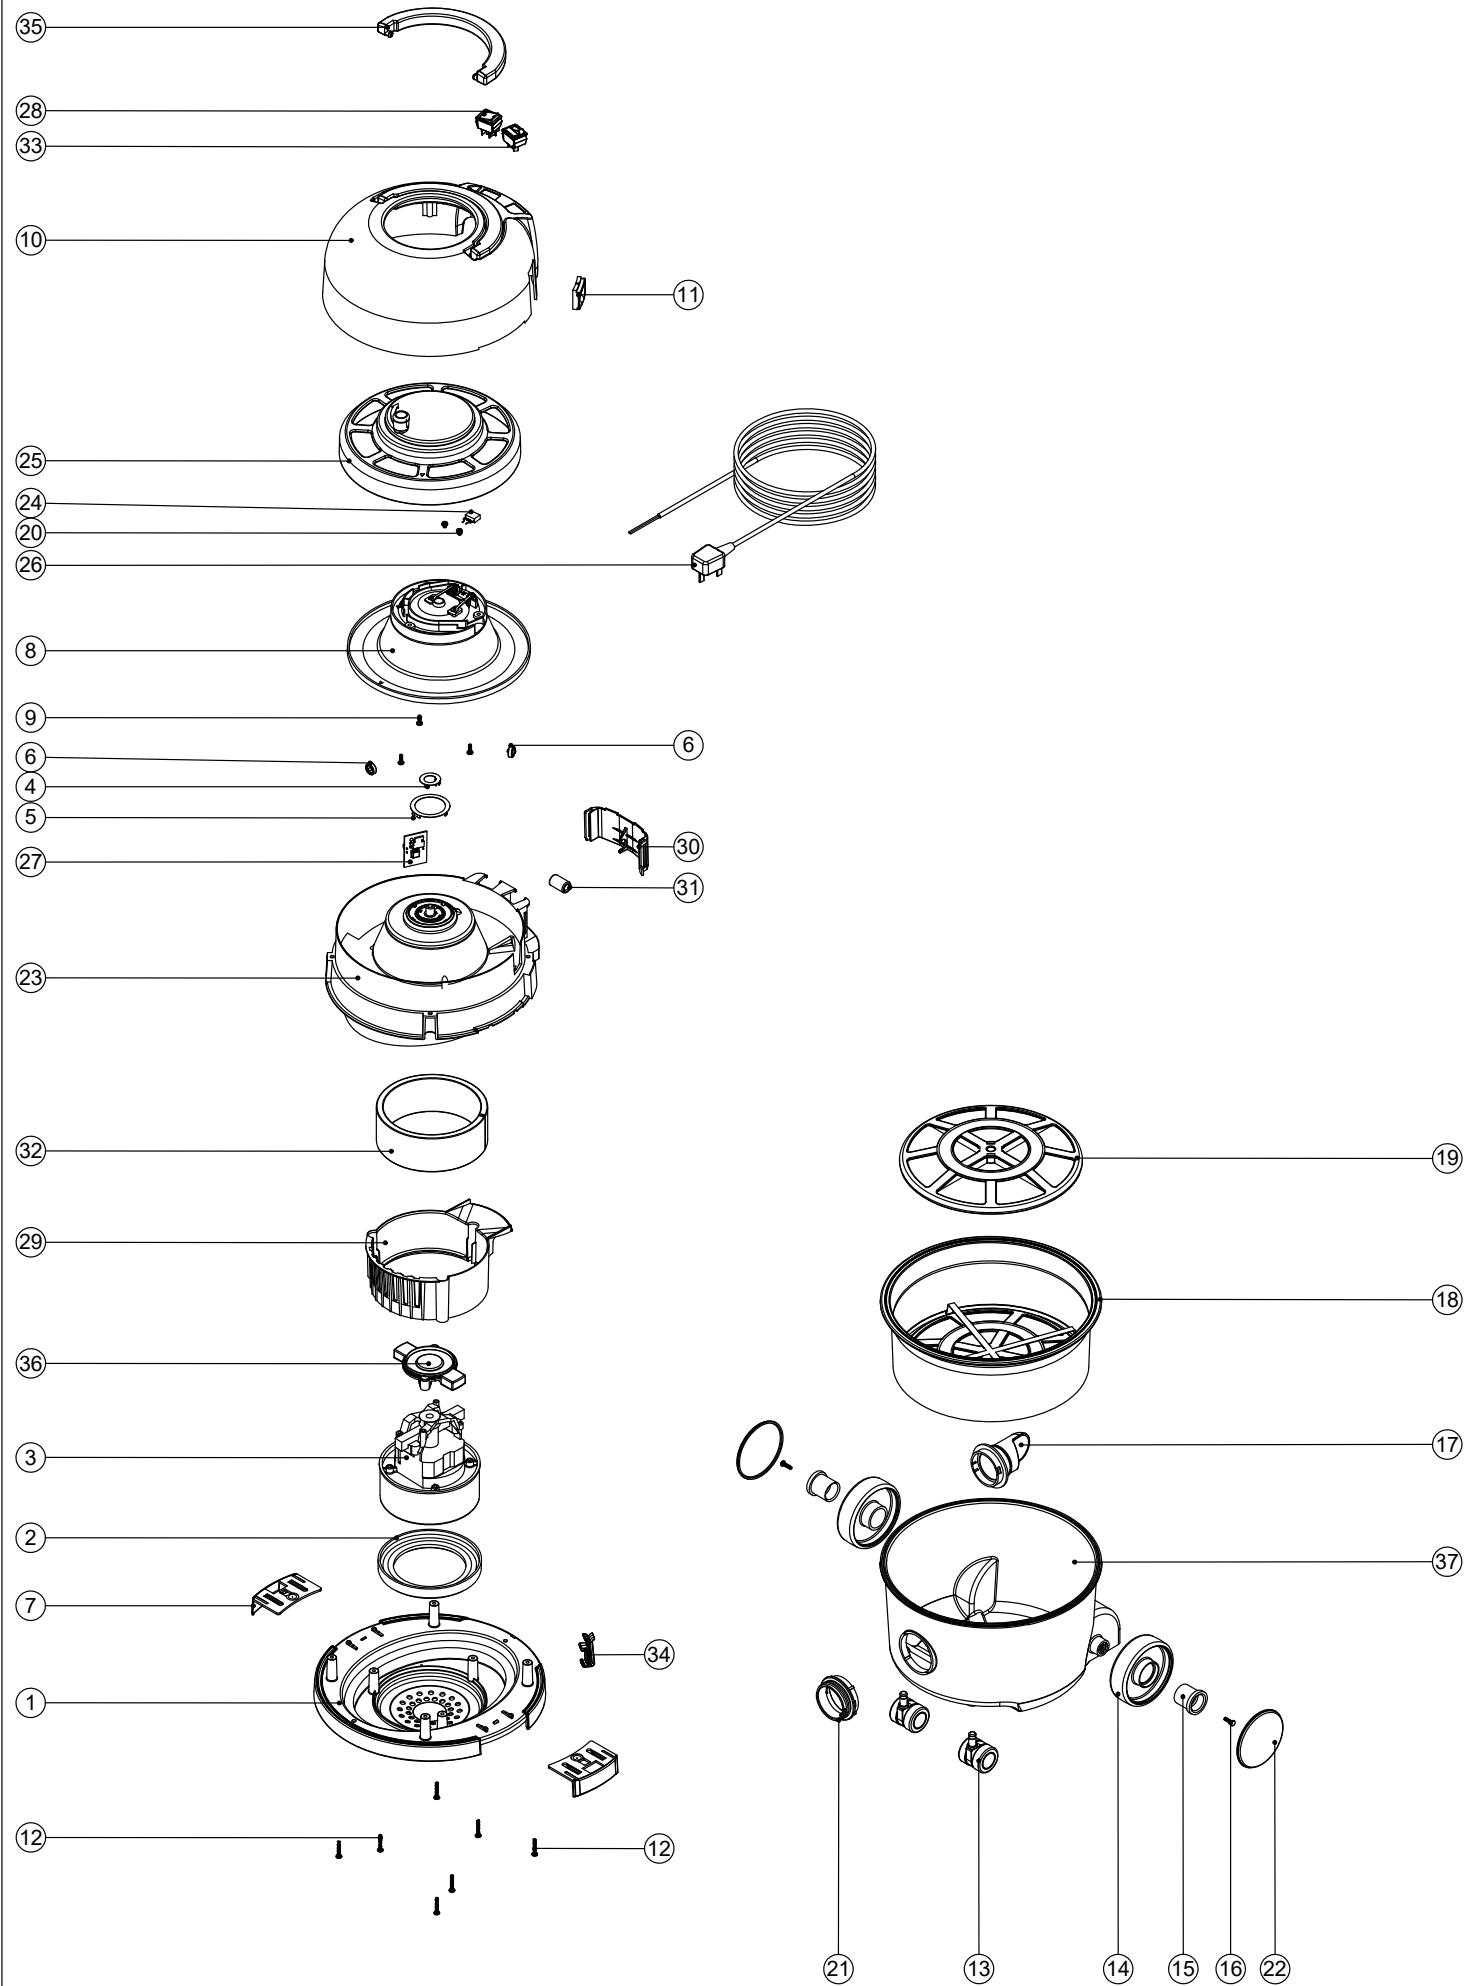

Numatic International Spare Parts

Model No: HVR-200A / HET-200A (AUTOSAVE)

234584
DRAWING: EXP-1012 ISS:A03
14/01/2011

Numatic International Spare Parts

Model No: HVR-200A / HET-200A (AUTOSAVE)

POS:	ITEM NO:	DESCRIPTION:	COMMENTS:
1	229618	BOTTOM MOTOR HOUSING (BI-MATERIAL)	
2	227882	BOTTOM MOTOR GASKET	
3	205403	240V 2 STAGE THRO FLOW TAPER FAN MOTOR (DL21104T) TCO	
4	227141	INNER CONTACT RING	
5	227142	OUTER CONTACT RING	
6	227436	ROLLER WHEEL	
7	229622	TOGGLE (BI-MATERIAL)	
8	227447	CABLE REEL MOULDING ASSEMBLY	
9	219101	No8 X 1/2 INCH LONG POZI PAN PLASTIITE SCREW	
10	229876	AUTOSAVE COVER + HANDLE (PRINTED WHITE HENRY + GREEN AUTOSAVE FLOWER LOGO)	INCLUDES ITEM 36 (227120)
	229877	AUTOSAVE COVER + HANDLE (PRINTED PINK HETTY LOGO + GREEN AUTOSAVE FLOWER LOGO)	INCLUDES ITEM 36 (227120)
11	227108	BLACK CABLE ENTRY	
12	219104	No8 X 1 INCH LONG POZI PAN PLASTITE SCREW	
13	204000	40MM PU-TYRED BLACK TWIN WHEEL CASTOR	
14	227640	2 SHOT WHEEL ASSEMBLY	
15	227868	WHEEL HUB FOR 2 SHOT WHEEL	
16	219105	No8 X 5/8 INCH LONG POZI PAN PLASTITE SCREW	
17	227363	BAG CONNECTOR	
18	207109	12 INCH FILTER (DOUBLE BOTTOM) 160GRM SMS	
19	209200	12 INCH FILTER GRID	
20	219090	M4 X 8MM LONG POZI PAN SEMS SCREW	
21	227396	RED THREADED NECK	HVR-200A
	229797	PINK THREADED NECK	HET-200A
22	227687	RED TRIM	HVR-200A
	229798	PINK TRIM	HET-200A
23	229620	TOP MOTOR HOUSING	
24	230096	SUPPRESSOR CAPACITOR ASSEMBLY WITH DISCHARGE RESISTOR	
25	333113	CABLE REEL COVER ASSEMBLY (C/W WINDER KNOB)	HVR-200A
	333154	CABLE REEL COVER ASSEMBLY PRINTED NUMATIC WORLD LOGO (PINK) (C/W WINDER KNOB)	HET-200A
26	236115	MAINS CABLE (10 METRE LONG X 0.75MM X 2 CORE (H05 V2V2-F) UK PLUG)	
27	321990	AUTOSAVE 2 SPEED CONTROL PCB	
28	220582	GREEN ROCKER SWITCH	
29	229621	AIR GUIDE	
30	229623	SWITCH COVER	
31	230097	AXIAL FERRITE BEAD	
32	203020	POD SIDE FELT	
33	221102	RED MOMENTARY ROCKER SWITCH (BLACK BODY / RED ILLUMINATION WINDOW)	
34	229426	HENRY CLIPHOLDER	
35	227120	HANDLE	
36	229614	MOTOR PLATE BI -MATERIAL	HVR-200A
37	227442	RED DRUM + FACE	HVR-200A
	229796	PINK CONTAINER + FACE	HET-200A