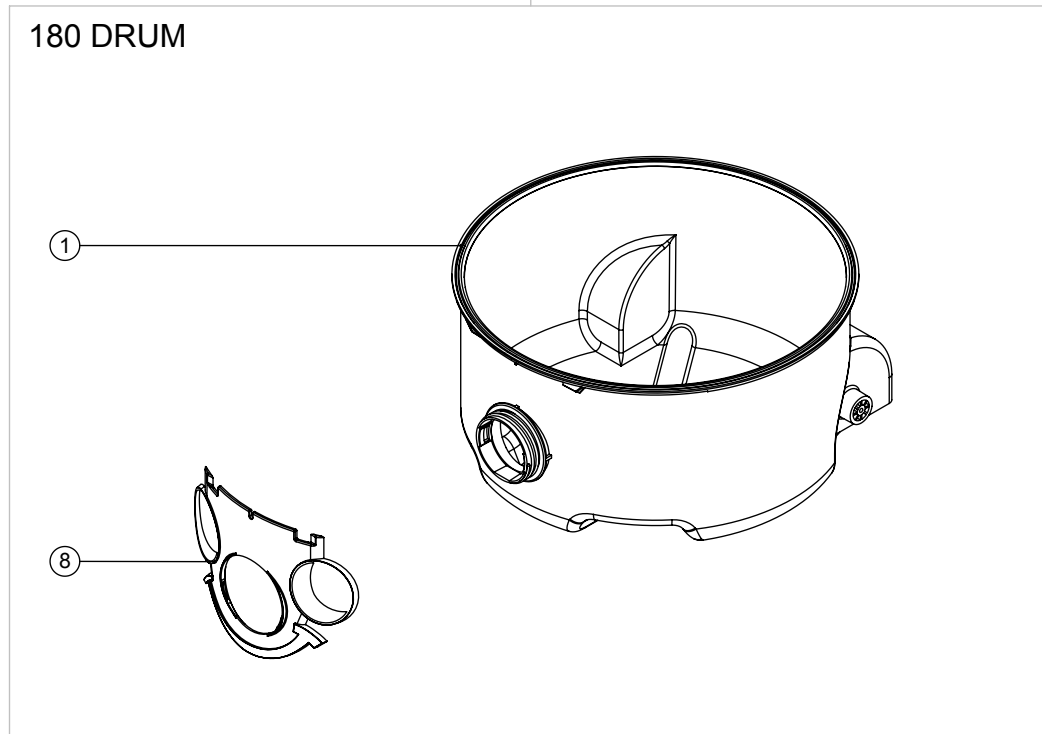

Numatic International Spare Parts

Model No: DRUM STYLE 1 - EXPLODED DIAGRAM

NA
DRAWING: DRW-15614 ISS:A01
23/12/2014

Numatic International Spare Parts

Model No: DRUM STYLE 1 - EXPLODED DIAGRAM

ITEM:	PART No:	Description	QTY.	COMMENTS:
1	-	180 PARALLEL DRUM	1	CONTACT NUMATIC FOR DETAILS
2	227640	2 SHOT WHEEL ASSEMBLY	2	
3	227868	WHEEL HUB FOR 2 SHOT WHEEL	2	
4	219105	No8 X 5/8 INCH LONG POZI PAN PLASTITE SCREW	2	
5	-	WHEEL TRIM	2	CONTACT NUMATIC FOR DETAILS
6	204000	40MM PU-TYRED BLACK TWIN WHEEL CASTOR	2	
7	237119	FRONT FIT BAG CONNECTOR	1	
8	-	PARALLEL SNAP FIT FACE PRINTED	1	CONTACT NUMATIC FOR DETAILS
9	-	200 DRUM	1	CONTACT NUMATIC FOR DETAILS
10	-	HENRY SNAP FIT FACE	1	CONTACT NUMATIC FOR DETAILS
11	237578	Wand Dock (Eco)	1	

COMPATIBLE FILTER BAGS - SEE DRW-15712 FOR DETAILS		
DESCRIPTION	ITEM NO.	QTY PER PACK.
NVM-1CH HEPAFLO DUST BAGS	604015	10