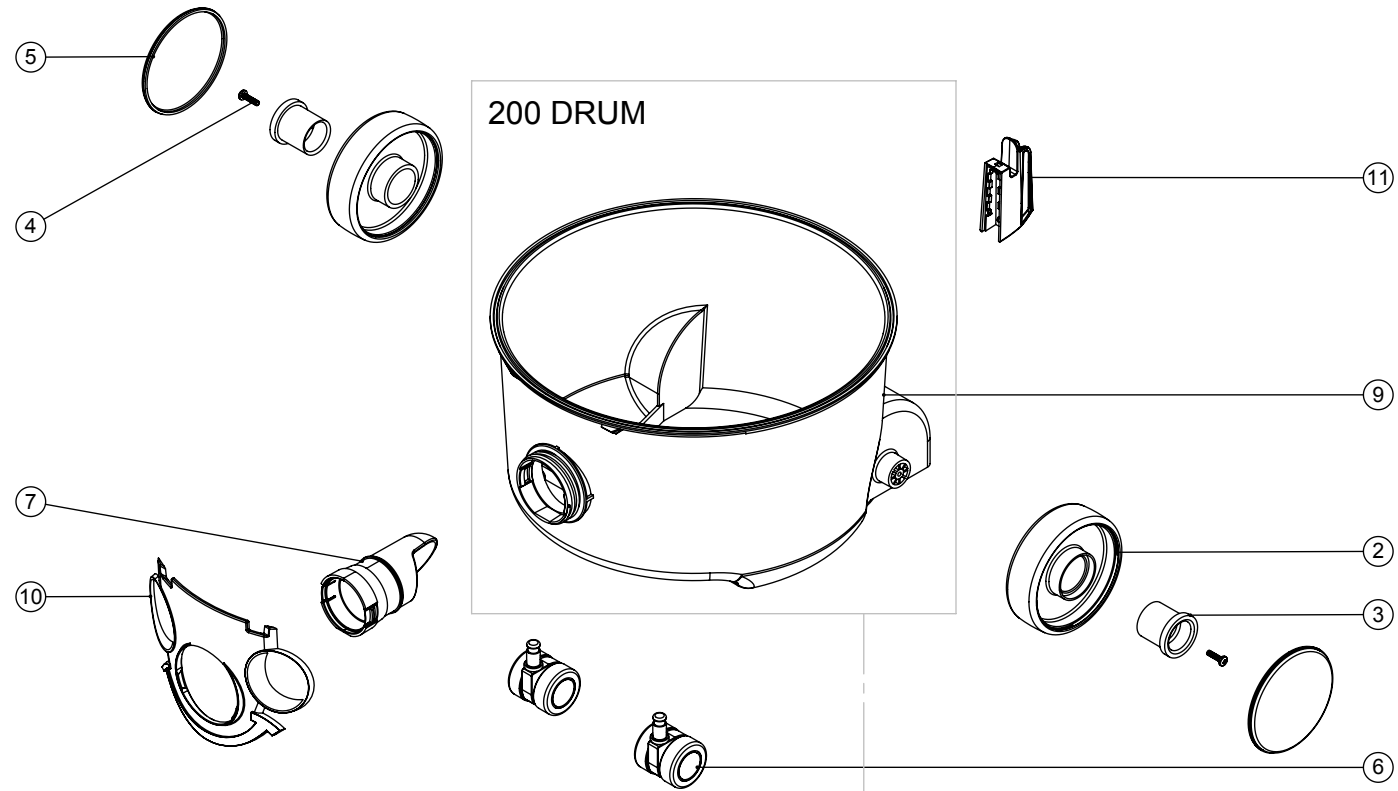

Numatic International Spare Parts

Model No: DRUM STYLE 1 - EXPLODED DIAGRAM

NA
DRAWING: DRW-15614 ISS:A01
23/12/2014

Numatic International Spare Parts

Model No: DRUM STYLE 1 - EXPLODED DIAGRAM

ITEM:	PART No:	Description	QTY.	COMMENTS:
1	-	180 PARALLEL DRUM	1	CONTACT NUMATIC FOR DETAILS
2	227640	2 SHOT WHEEL ASSEMBLY	2	
3	227868	WHEEL HUB FOR 2 SHOT WHEEL	2	
4	219105	No8 X 5/8 INCH LONG POZI PAN PLASTITE SCREW	2	
5	-	WHEEL TRIM	2	CONTACT NUMATIC FOR DETAILS
6	204000	40MM PU-TYRED BLACK TWIN WHEEL CASTOR	2	
7	237119	FRONT FIT BAG CONNECTOR	1	
8	-	PARALLEL SNAP FIT FACE PRINTED	1	CONTACT NUMATIC FOR DETAILS
9	-	200 DRUM	1	CONTACT NUMATIC FOR DETAILS
10	-	HENRY SNAP FIT FACE	1	CONTACT NUMATIC FOR DETAILS
11	237578	Wand Dock (Eco)	1	

COMPATIBLE FILTER BAGS - SEE DRW-15712 FOR DETAILS		
DESCRIPTION	ITEM NO.	QTY PER PACK.
NVM-1CH HEPAFLO DUST BAGS	604015	10