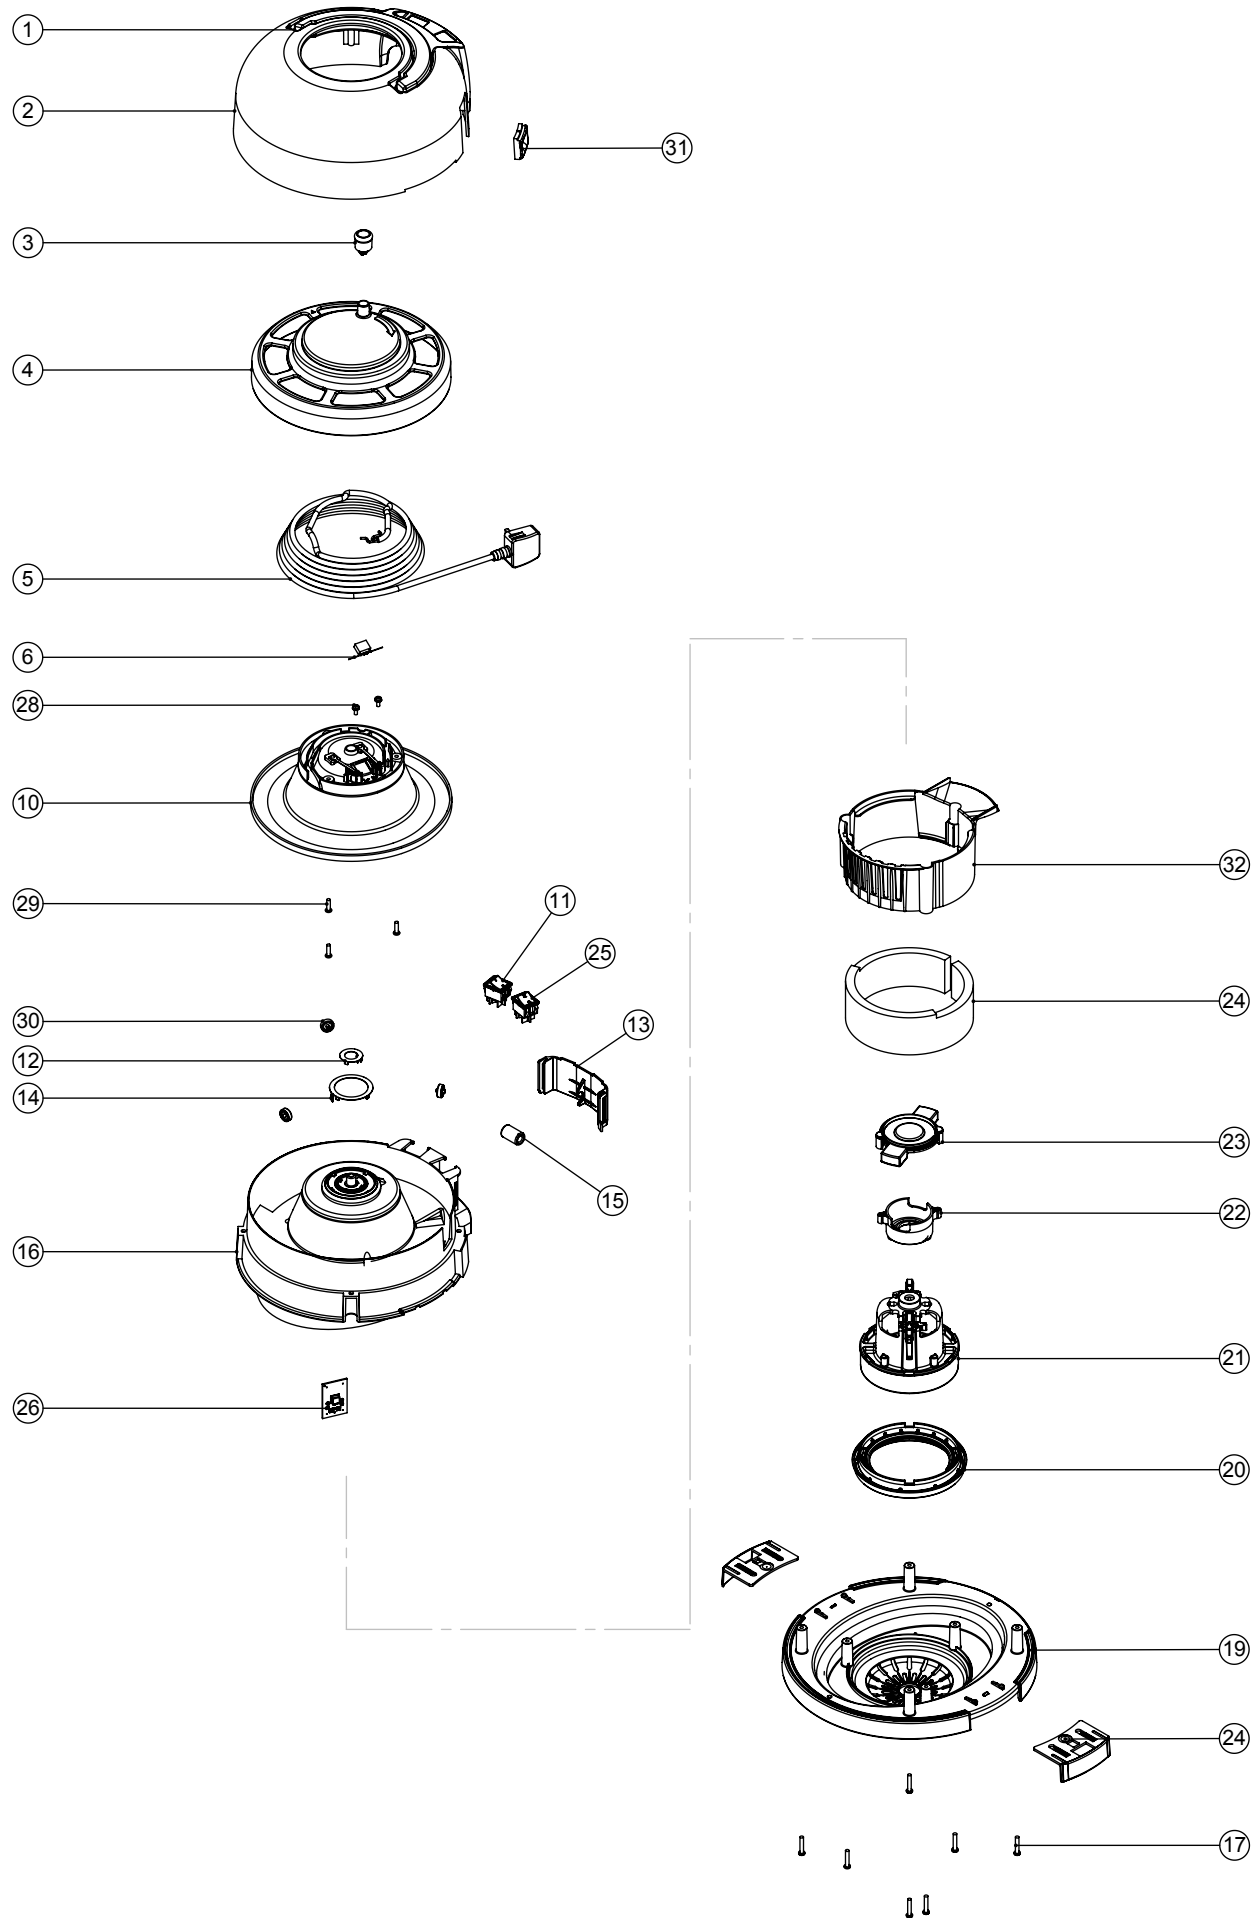

Numatic International Spare Parts

Model No: HEAD STYLE 1 ASSEMBLY 1-STAGE 2-SPEED EXPLODED

Models: HVR, HET, HHR, HVX, HVR*M, VNR, NRV, HDK, HDX, HDH, EVR

NA
DRAWING: DRW-17807 ISS:A01
09/01/2015

Numatic International Spare Parts

Model No: HEAD STYLE 1 ASSEMBLY 1-STAGE 2-SPEED EXPLODED

ITEM:	PART No:	Description	QTY.	COMMENTS:
1	227120	HANDLE - HVR/HET/NRV	1	
2	-	COVER	1	CONTACT NUMATIC FOR DETAILS
3	229617	CABLE REEL WINDER KNOB ASSY	1	
4	227133	CABLE REEL COVER	1	
5	236115	10.0MT X 0.75MM X 2 CORE (H05 V2V2-F) UK PLUG	1	CONTACT NUMATIC FOR MORE DETAILS IF REQUIRED
	236116	12.5MT X 1MM X 2 CORE (H05 V2V2-F) UK PLUG	1	
	236150	10MT X 1MM X 2 CORE (H05 V2V2-F) EURO PLUG	1	
	236151	12.5MT X 1MM X 2 CORE (H05 V2V2-F) EURO PLUG	1	
6	220937	SUPPRESSOR CAPACITOR ASSEMBLY WITH DISCHARGE RESISTOR	1	
7	227103	CONTACT BUSH	2	
8	227145	CONNECTING STRIP	2	
9	219009	M4 BRASS TAPPEX INSERT	2	
10	206491	CABLE REEL MOULDING	1	
11	220552	RED ROCKER SWITCH (WHITE PRINT)	1	
12	227141	INNER CONTACT RING	1	
13	229623	SWITCH COVER	1	
14	227142	OUTER CONTACT RING	1	
15	230097	AXIAL FERRITE BEAD	1	
16	229620	TOP MOTOR HOUSING	1	
17	291082	#8 SCREW 1"L T20 PAN HEAD P/L THREAD FORMING	7	
24	229622	TOGGLE (BI-MATERIAL)	2	
19	237606	BOTTOM MOTOR HOUSING (BI-MATERIAL)	1	
20	237089	BOTTOM MOTOR GASKET - CUP MOTOR	1	
21	205840	MOTOR 600W (DL1653T) #063200462	1	
22	237480	ADAPTOR MOTOR (DL1 603T)	1	
23	229614	MOTOR PLATE BI - MATERIAL	1	
24	203038	POD SIDE FELT (DL1 TYPE)	1	
25	220243	GREEN ROCKER SWITCH (BLACK PRINT HI-LO)	1	
26	208437	NUMATIC 2 SPEED CONTROL PCB	1	
28	291151	M4 X 10MM LONG T20 SEMS SCREW Z/PL - PRODUCT CODE 8.8 - TX20 HEAD	2	
29	291152	NO8.1/2 INCH LG.T20.SCREW.Z/PL.PLASTITE	3	
30	227436	ROLLER WHEEL	3	
31	237687	BLACK CABLE ENTRY	1	
32	237674	AIRGUIDE (DL1 TYPE)	1	

FOR WIRING DIAGRAMS PLEASE SEE DOC-21993 (REFER ONLY TO THE LATEST VERSION) OR NUMATIC WEBSITE