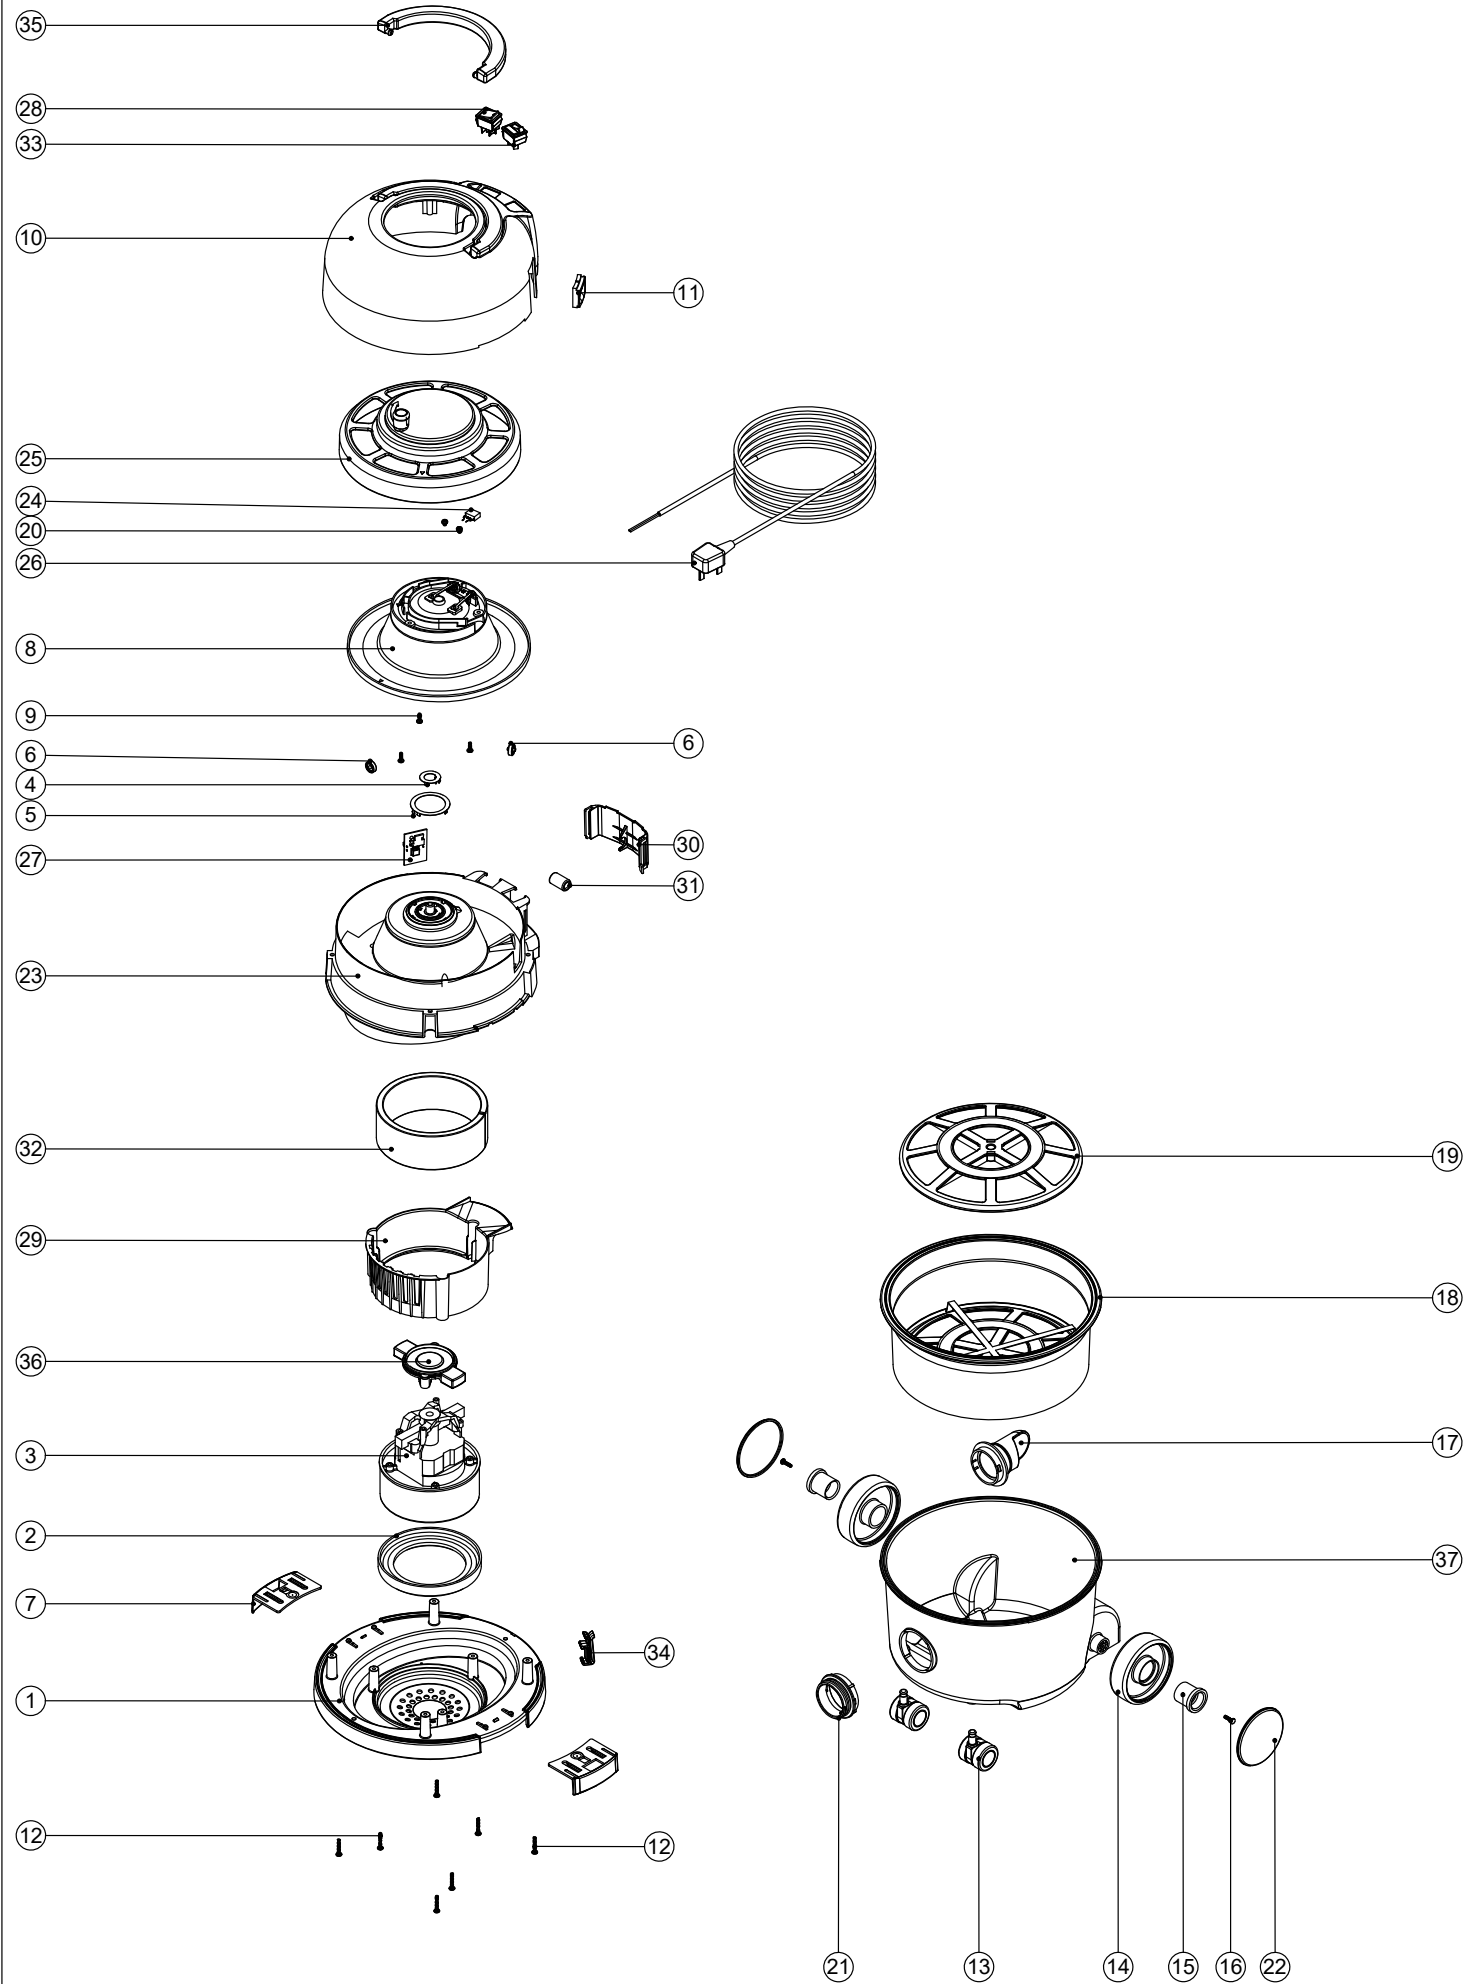

Numatic International Spare Parts

Model No: HVR-200A / HET-200A (AUTOSAVE)

234584
DRAWING: EXP-1012 ISS:A03
14/01/2011

Numatic International Spare Parts

Model No: HVR-200A / HET-200A (AUTOSAVE)

POS:	ITEM NO:	DESCRIPTION:	COMMENTS:
1	229618	BOTTOM MOTOR HOUSING (BI-MATERIAL)	
2	227882	BOTTOM MOTOR GASKET	
3	205403	240V 2 STAGE THRO FLOW TAPER FAN MOTOR (DL21104T) TCO	
4	227141	INNER CONTACT RING	
5	227142	OUTER CONTACT RING	
6	227436	ROLLER WHEEL	
7	229622	TOGGLE (BI-MATERIAL)	
8	227447	CABLE REEL MOULDING ASSEMBLY	
9	219101	No8 X 1/2 INCH LONG POZI PAN PLASTIITE SCREW	
10	229876	AUTOSAVE COVER + HANDLE (PRINTED WHITE HENRY + GREEN AUTOSAVE FLOWER LOGO)	INCLUDES ITEM 36 (227120)
	229877	AUTOSAVE COVER + HANDLE (PRINTED PINK HETTY LOGO + GREEN AUTOSAVE FLOWER LOGO)	INCLUDES ITEM 36 (227120)
11	227108	BLACK CABLE ENTRY	
12	219104	No8 X 1 INCH LONG POZI PAN PLASTITE SCREW	
13	204000	40MM PU-TYRED BLACK TWIN WHEEL CASTOR	
14	227640	2 SHOT WHEEL ASSEMBLY	
15	227868	WHEEL HUB FOR 2 SHOT WHEEL	
16	219105	No8 X 5/8 INCH LONG POZI PAN PLASTITE SCREW	
17	227363	BAG CONNECTOR	
18	207109	12 INCH FILTER (DOUBLE BOTTOM) 160GRM SMS	
19	209200	12 INCH FILTER GRID	
20	219090	M4 X 8MM LONG POZI PAN SEMS SCREW	
21	227396	RED THREADED NECK	HVR-200A
	229797	PINK THREADED NECK	HET-200A
22	227687	RED TRIM	HVR-200A
	229798	PINK TRIM	HET-200A
23	229620	TOP MOTOR HOUSING	
24	230096	SUPPRESSOR CAPACITOR ASSEMBLY WITH DISCHARGE RESISTOR	
25	333113	CABLE REEL COVER ASSEMBLY (C/W WINDER KNOB)	HVR-200A
	333154	CABLE REEL COVER ASSEMBLY PRINTED NUMATIC WORLD LOGO (PINK) (C/W WINDER KNOB)	HET-200A
26	236115	MAINS CABLE (10 METRE LONG X 0.75MM X 2 CORE (H05 V2V2-F) UK PLUG)	
27	321990	AUTOSAVE 2 SPEED CONTROL PCB	
28	220582	GREEN ROCKER SWITCH	
29	229621	AIR GUIDE	
30	229623	SWITCH COVER	
31	230097	AXIAL FERRITE BEAD	
32	203020	POD SIDE FELT	
33	221102	RED MOMENTARY ROCKER SWITCH (BLACK BODY / RED ILLUMINATION WINDOW)	
34	229426	HENRY CLIPHOLDER	
35	227120	HANDLE	
36	229614	MOTOR PLATE BI -MATERIAL	
37	227442	RED DRUM + FACE	HVR-200A
	229796	PINK CONTAINER + FACE	HET-200A