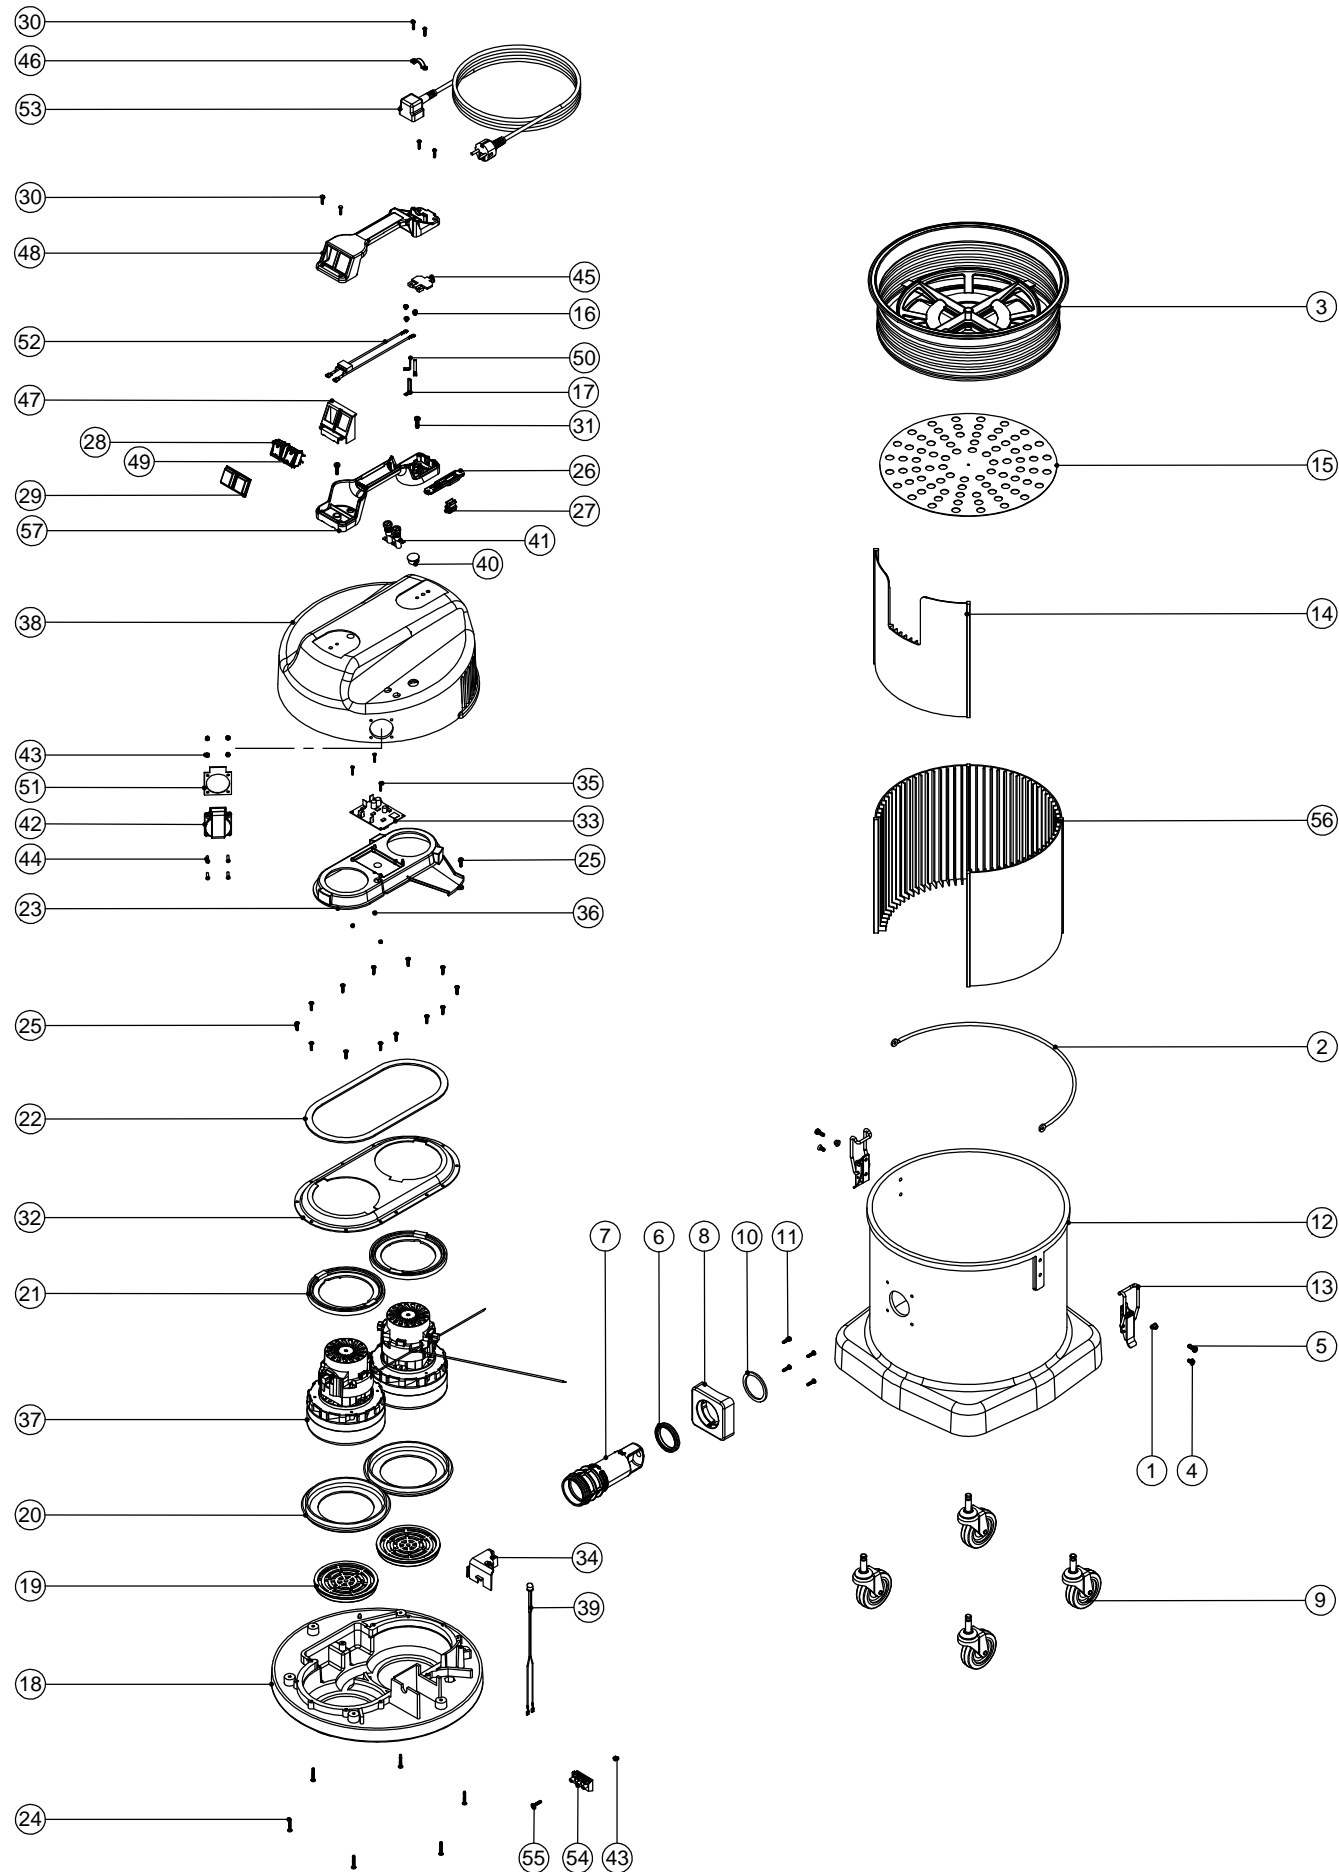

Numatic International Spare Parts

Model No: NDD 570A ASSEMBLY DRAWING

NB: FOR WIRING SEE DRAWING: DRW-4295 (240V)
DRW-4294 (220V)

234684

DRAWING: DRW-4358 ISS:A02
12/09/2012

Numatic International Spare Parts