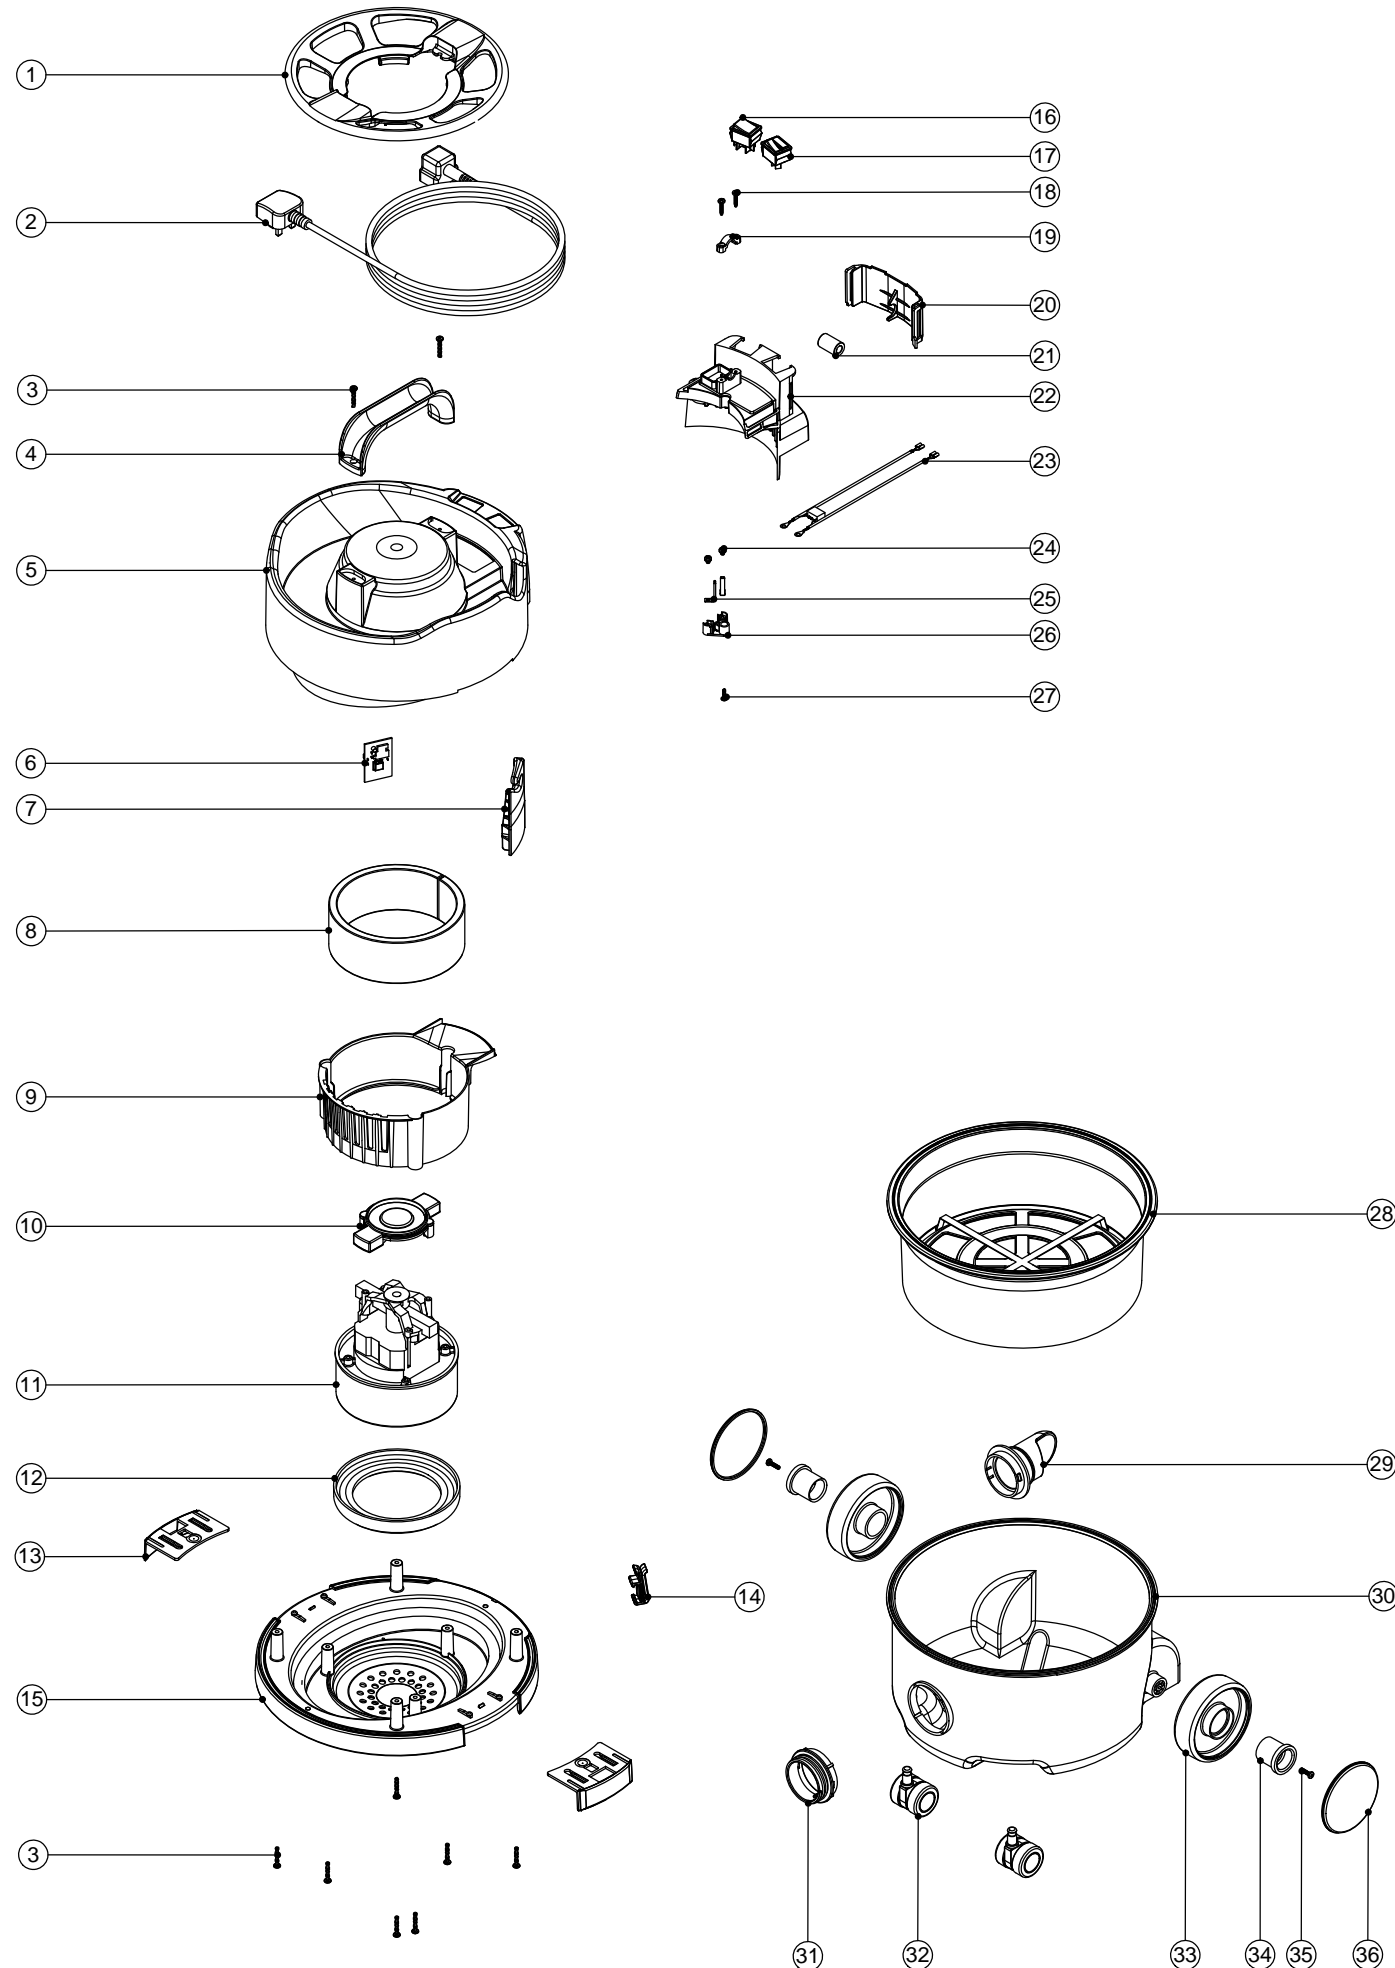

Numatic International Spare Parts

Model No: PSP180A / 200A / 370A MID BLUE EXPLODED DRAWING

234771
DRAWING: DRW-6776 ISS:A01
11/10/2010

NB: FOR WIRING SEE DRAWING: DRW-4550

Numatic International Spare Parts