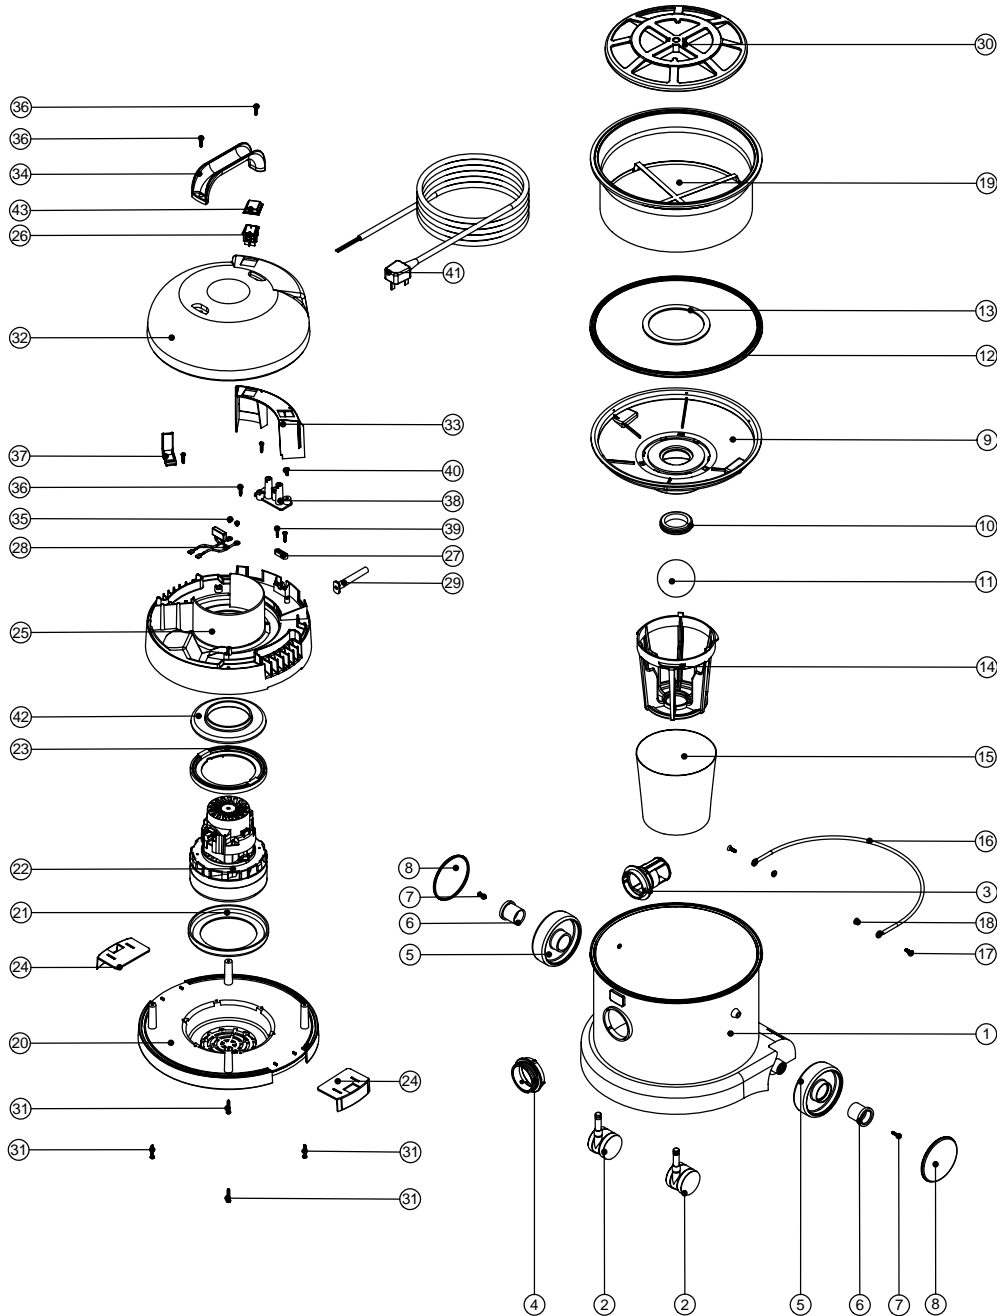

Numatic International Spare Parts

Model No: WV370-2 / WV380-2 EXPLODED DRAWING

234335
DRAWING: EXP-0766 ISS:A06
26/06/2008

Numatic International Spare Parts

Model No: WV370-2 / WV380-2 EXPLODED DRAWING

POS:	ITEM NO:	DESCRIPTION:	COMMENTS:
1	325426	BLUE DRUM ASSEMBLY	WV370-2
	325425	RED DRUM ASSEMBLY	WV370-2
	325427	GREEN DRUM ASSEMBLY	WV370-2
	325428	YELLOW DRUM ASSEMBLY	WV370-2
	225981	BLUE DRUM ASSEMBLY	WV380-2
	225980	RED DRUM ASSEMBLY	WV380-2
	225982	GREEN DRUM ASSEMBLY	WV380-2
	225983	YELLOW DRUM ASSEMBLY	WV380-2
	225210	GREY DRUM ASSEMBLY	WV380-2
	250028	FUN FACE	WV380-2
2	204111	50MM TWIN WHEEL CASTOR WITH PU TYRE	WV370-2
	204059	2 INCH CASTOR	WV380-2
			WV370-2
			WV380-2
3	225085	BAG CONNECTOR	
4	227397	BLUE THREADED NECK	
	227396	RED THREADED NECK	
	227398	GREEN THREADED NECK	
	227399	YELLOW THREADED NECK	
5	227640	2 SHOT WHEEL ASSEMBLY	
6	227868	WHEEL HUB FOR 2 SHOT WHEEL	
7	219105	No8 X 5/8 INCH LONG POZI PAN PLASTITE SCREW	
8	227638	BLACK TRIM	
9	229635	FLOAT CAGE SUPPORT	
10	220235	FLOAT GROMMET	
11	206026	POLYPROP BALL	
12	207011	FLOAT CAGE GASKET	
13	225083	FLOAT ASSEMBLY GASKET	
14	225086	FLOAT CAGE	
15	207055	GAUZE FILTER	
16	403039	BUCKET HANDLE	
17	219282	M5 X 16MM LONG POZI PAN COUNTERSUNK SCREW	
18	208026	BUCKET HANDLE SPACER	
19	207109	12 INCH FILTER (DOUBLE BOTTOM) 160GRM SMS	INCLUDES ITEM 30 (209050)
20	227921	BOTTOM MOTOR HOUSING	
21	202031	BOTTOM MOTOR GASKET	
22	205443	240V 2 STAGE D.I BYPASS ACUSTEK MOTOR (BL21104T) (MARKED 230V) TCO	
	205441	120V 2 STAGE D.I BYPASS ACUSTEK MOTOR (BL21101)	
23	227925	TOP MOTOR GASKET	
24	227115	TOGGLE	
25	227923	TOP MOTOR HOUSING	
26	220843	BLUE ROCKER SWITCH	
27	227008	BLACK CABLE CLAMP	
28	220698	SUPPRESSOR ASSEMBLY	
29	220923	STRESS RELIEF	
30	209050	SINGLE FILTER GRID	
31	219369	No8 X 1 INCH LONG POZI PAN STAINLESS STEEL PLASTITE SCREW	
32	227919	SWITCH COVER TOP	
33	227927	SWITCH MOUNTING BRACKET	
34	206451	HANDLE	
35	219090	M4 X 8MM LONG POZI PAN SEMS SCREW	
36	219041	No8 X 3/4 INCH LONG POZI PAN SCREW	
37	227019	CABLE HOOK	
38	220564	TERMINAL BLOCK MOULDING (2 INSERTS)	
39	219107	No6 X 5/8 INCH LONG POZI PAN PLASTITE SCREW	
40	219101	No8 X 1/2 INCH LONG POZI PAN PLASTITE SCREW	
41	236033	10.0M X 1.00MM X 2 CORE CABLE (UK PLUG)	
	236034	10.0M X 1.00MM X 2 CORE CABLE (EURO PLUG)	
	236036	10.0M X 1.00MM X 2 CORE CABLE (RSA PLUG)	
	236049	10MT X 2 CORE X 1.5MM CABLE PLUS 16AMP INDUSTRIAL PLUG	
	236047	10.0M X .75MM X 2 CORE CABLE + SWISS PLUG	
	236043	10.0M X 18AWG X 3 CORE YELLOW CABLE (CSA PLUG)	
42	227926	AIR SEPERATOR	
43	206573	SWITCH COVER (PLUG HANDLE)	