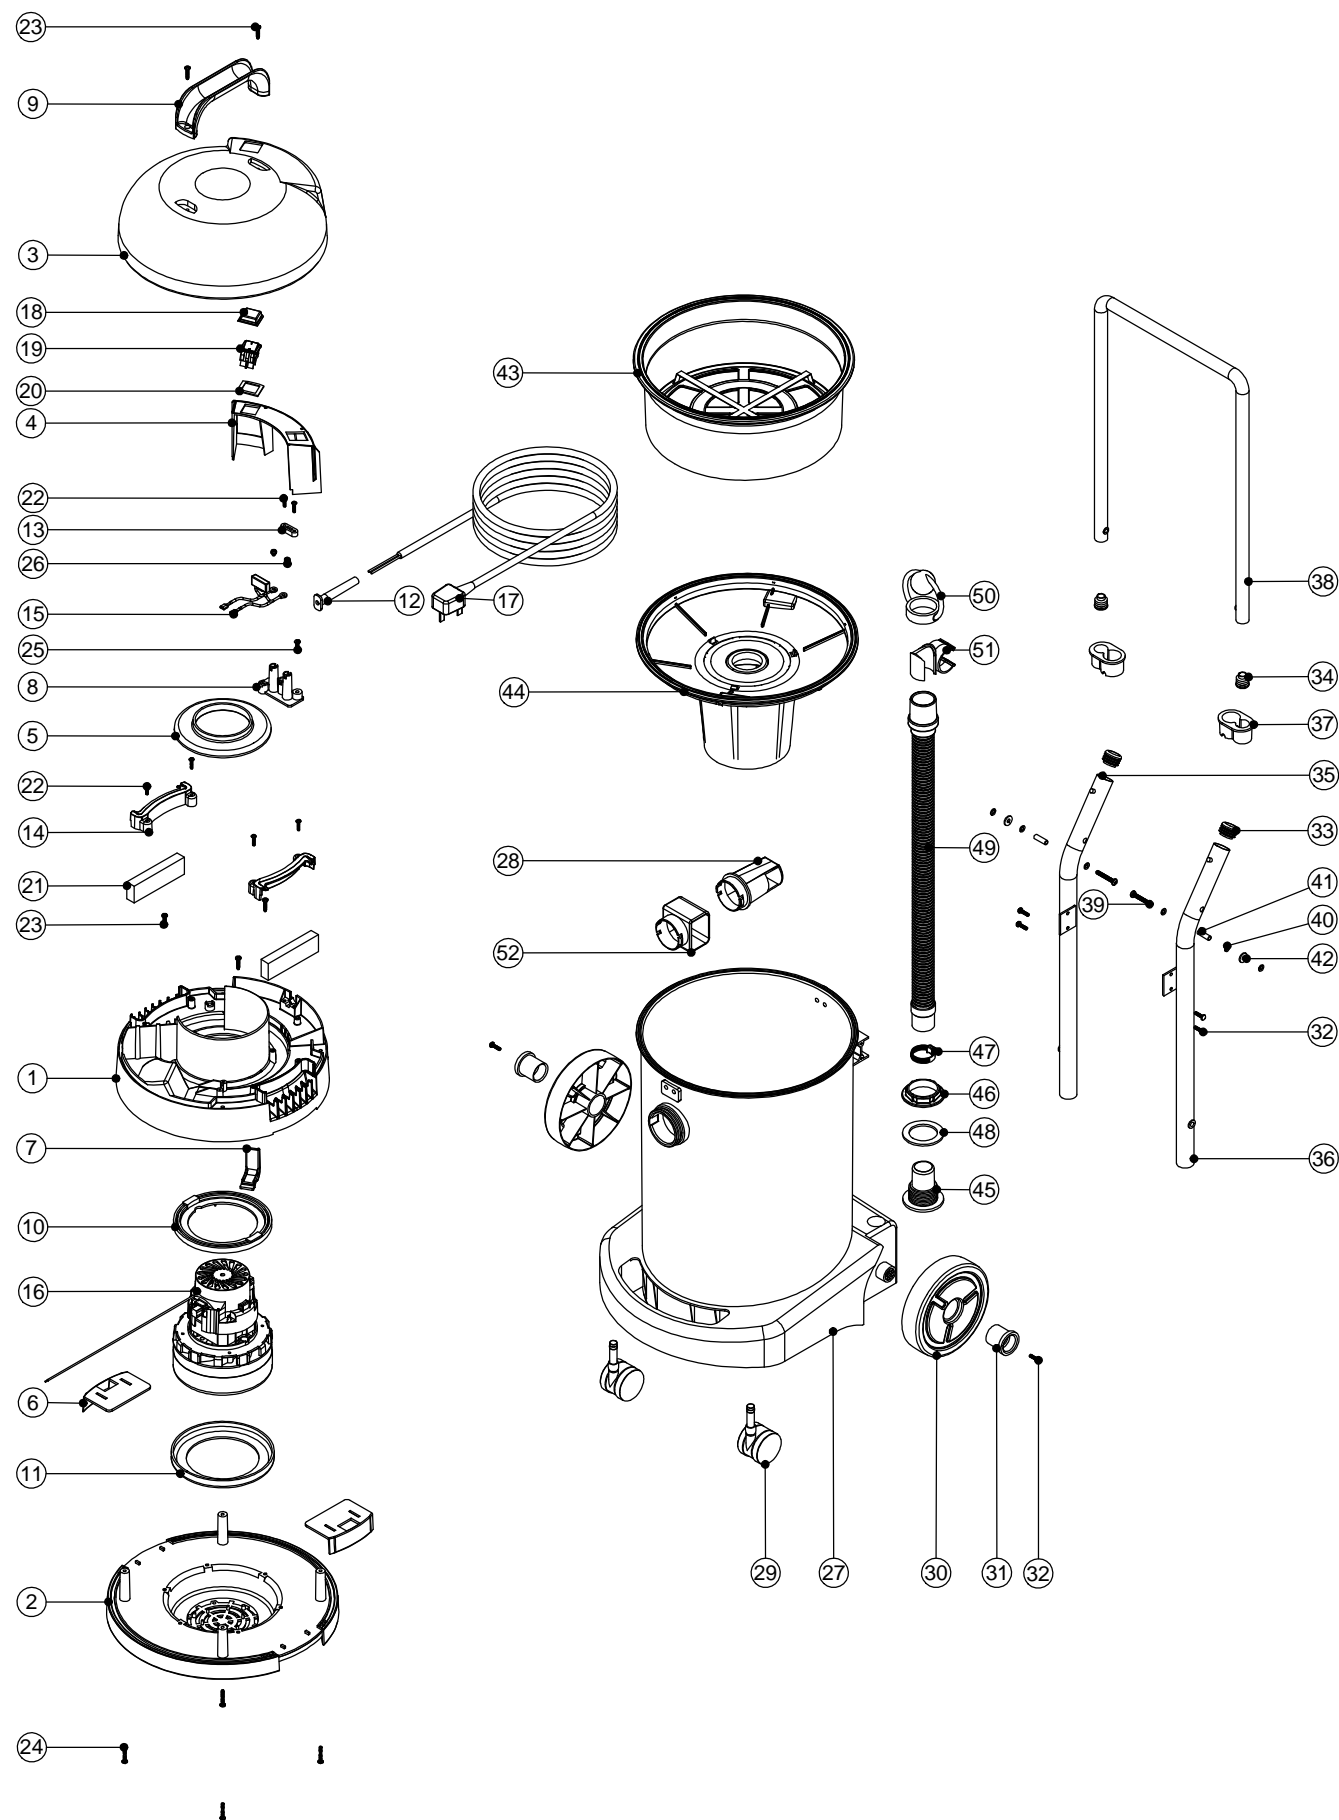

Numatic International Spare Parts

Model No: WV 470-2 EXPLODED DRAWING

234339
DRAWING: EXP-0770 ISS:A10
29/02/2012

NB: FOR WIRING SEE DRAWING: WD-0239

Numatic International Spare Parts

Model No: WV 470-2 EXPLODED DRAWING