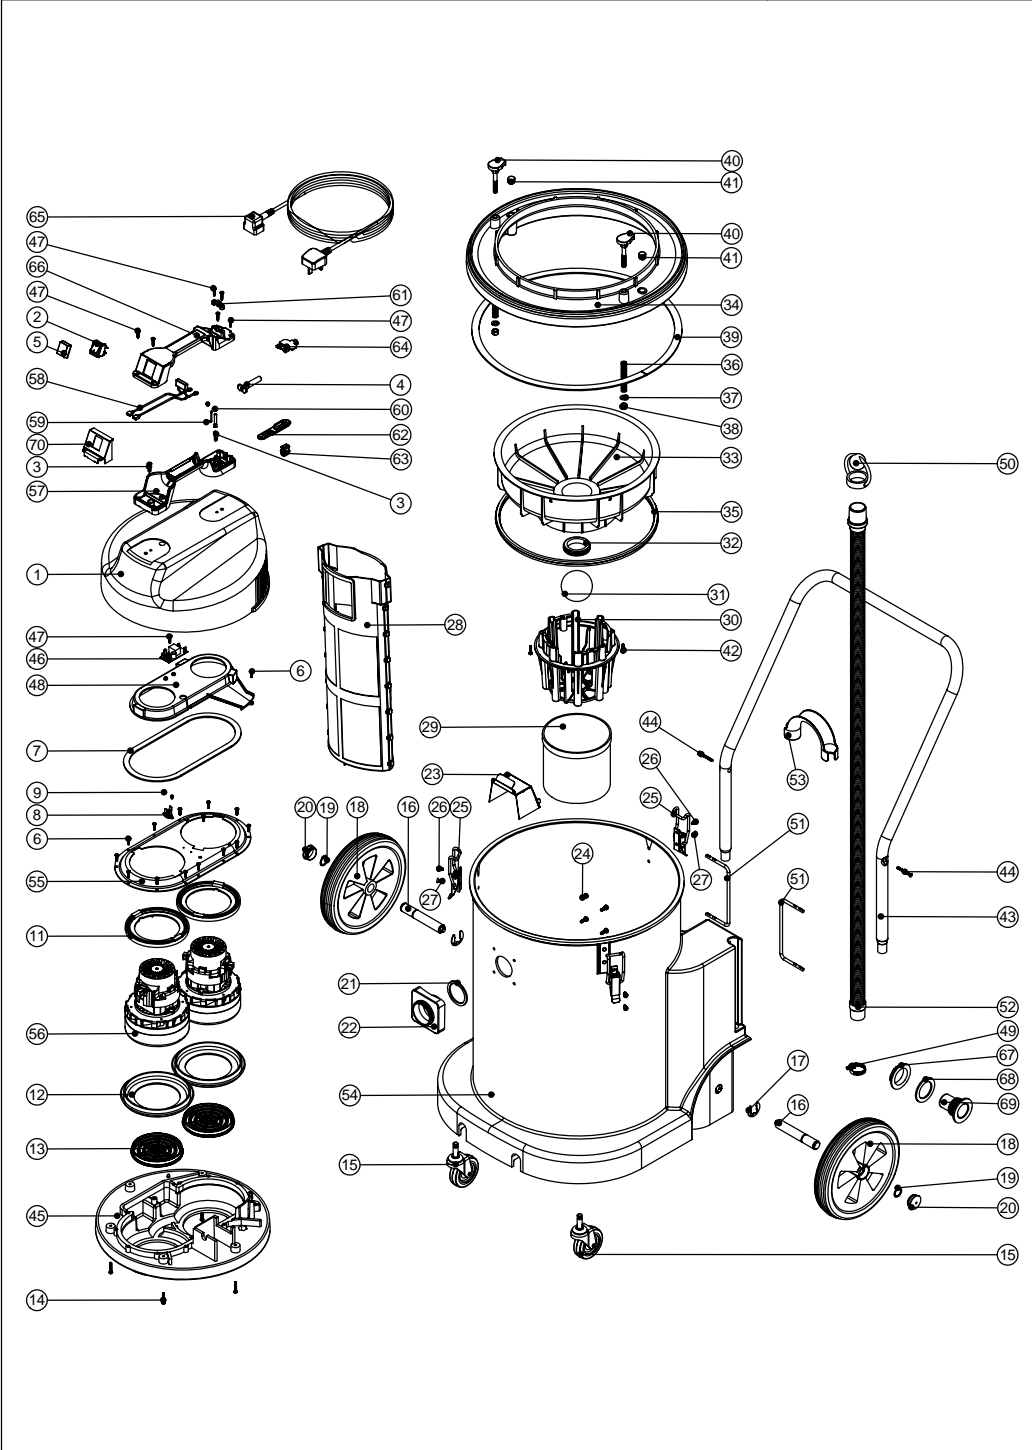

## Model No:WVD 1800DH-2 EXPLODED DRAWING

234294  
DRAWING: EXP-0725 ISS:A04  
26/06/2008