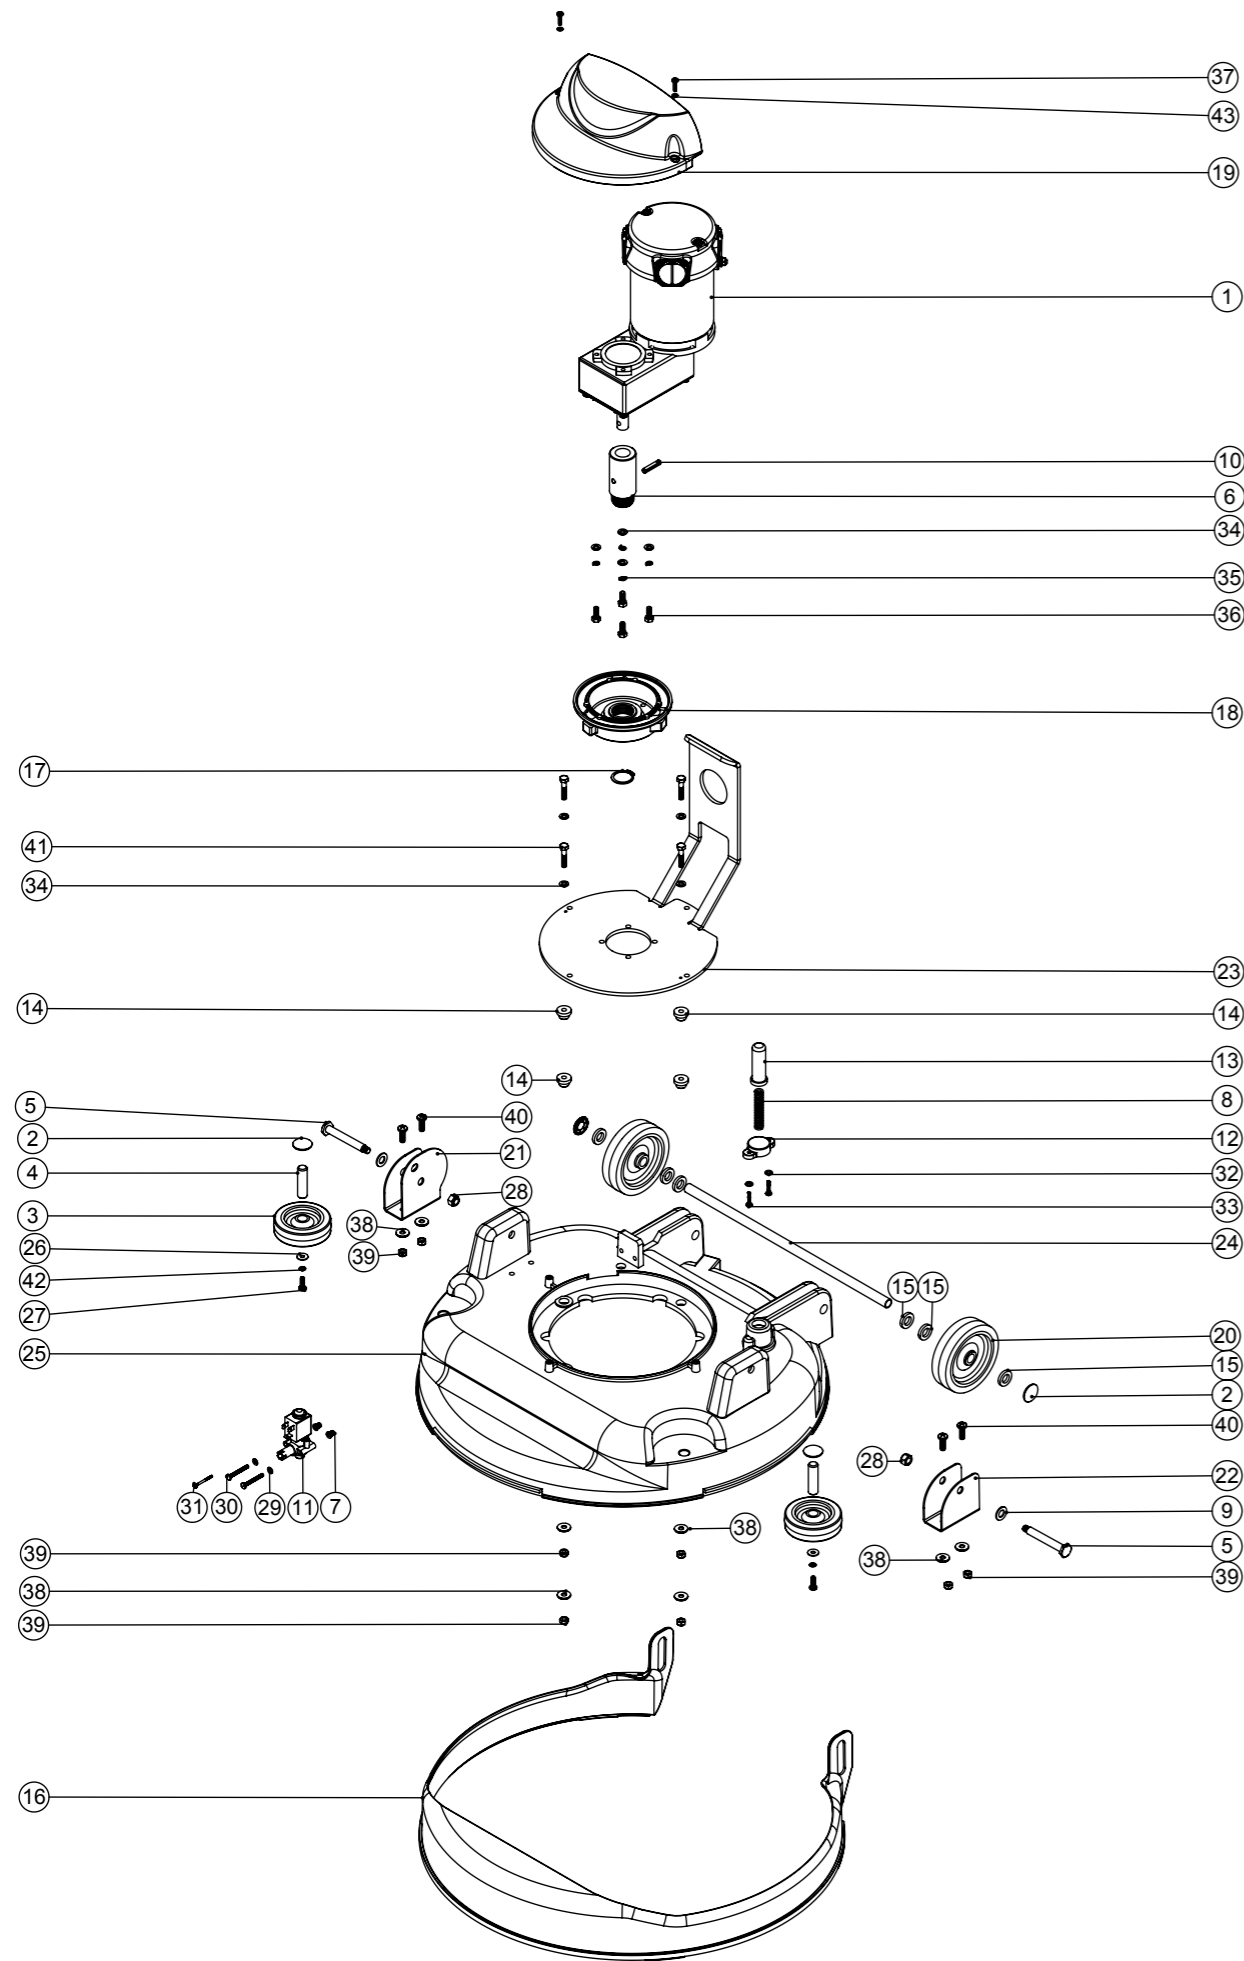

Numatic International Spare Parts

Model No: 550MM BATTERY DECK ASSEMBLY

234946
DRAWING: DRW-13410 ISS:A03
05/11/2014

NB: FOR WIRING SEE DRAWING: DRW-17325, DRW-18549, DRW-17326, DRW-18550, DRW-11379, DRW-12901

Numatic International Spare Parts

Model No: 550MM BATTERY DECK ASSEMBLY

ITEM:	PART No:	Description	Comments	QTY.
1	205245	AMER BRUSH MOTOR (24V-330W-100RPM-15AMP)		1
2	204021	12.7MM STAINLESS STEEL HUB CAP		4
3	204068	3 INCH GREY WHEEL		2
4	206013	BUFFER WHEEL PIN		2
5	208626	TT/TTB4055 PIVOT PIN		2
6	208727	DRIVE SHAFT		1
7	219009	M4 BRASS TAPPEX INSERT		2
8	219692	COMPRESSION SPRING		1
9	219903	M10 FORM A STAINLESS STEEL WASHER		2
10	291079	6MM X 30MM STAINLESS STEEL ROLL PIN		1
11	220379	24V D.C. SOLENOID VALVE		1
12	223242	PLUNGER MOUNTING PLATE MOULDING		1
13	229128	PLUNGER		1
14	229285	MOTOR MOUNTING SPACER		4
15	229346	SPACER		6
16	229562	SPLASH SKIRT MOULDING		1
17	230048	26MM EXTERNAL CIRCLIP		1
18	230207	DIE CAST CHUCK MACHINED		1
19	237380	AMER MOTOR COVER		1
20	329187	100MM WHEEL (MODIFIED)		2
21	392248	DECK MOUNT BRACKET		1
22	392279	DECK MOUNT RH (550 DECK VERSION)		1
23	404193	MOTOR ADAPTOR PLATE PAINT SILVER GREY		1
24	391439	1/2 INCH DIAMETER X 18G STAINLESS STEEL TUBE (0.375)		1
25	304404	TTB4055 DECK MOULDING DRILLED (NEW DESIGN)		1
26	219644	M5 FORM G STAINLESS STEEL WASHER		2
27	219547	M5 X 16MM LONG POZI PAN STAINLESS STEEL SCREW		2
28	219639	M8 STAINLESS STEEL NYLON INSERT NUT		2
29	219688	M4 FORM A STAINLESS STEEL WASHER		2
30	219703	M4 X 35MM LONG STAINLESS STEEL POZI PAN SCREW		2
31	219251	REPLACEMENT MPM CONNECTOR M3 SCREW		1
32	219355	M5 FORM A STAINLESS STEEL WASHER		2
33	219568	No8 X 3/4 INCH LONG POZI PAN STAINLESS STEEL SCREW		2
34	219870	M6 FORM A WASHER STAINLESS STEEL		8
35	219718	M6 STAINLESS STEEL SPRING WASHER		4
36	219719	M6 X 16MM LONG HEXAGONAL STAINLESS STEEL HEAD BOLT		4
37	219862	M4 X 16MM LONG POZI PAN STAINLESS STEEL SCREW		2
38	219647	M6 FORM G STAINLESS STEEL WASHER		8
39	219642	M6 STAINLESS STEEL NYLON INSERT NUT		8
40	219701	M6 X 20MM LONG POZI PAN STAINLESS STEEL SCREW		4
41	291022	M6 X 30MM LONG STAINLESS STEEL HEXAGONAL HEAD BOLT		4
42	291084	WASHER.M5.SHAKEPROOF.STAINLESS STEEL		2
43	219015	M4 SHAKEPROOF WASHER		2