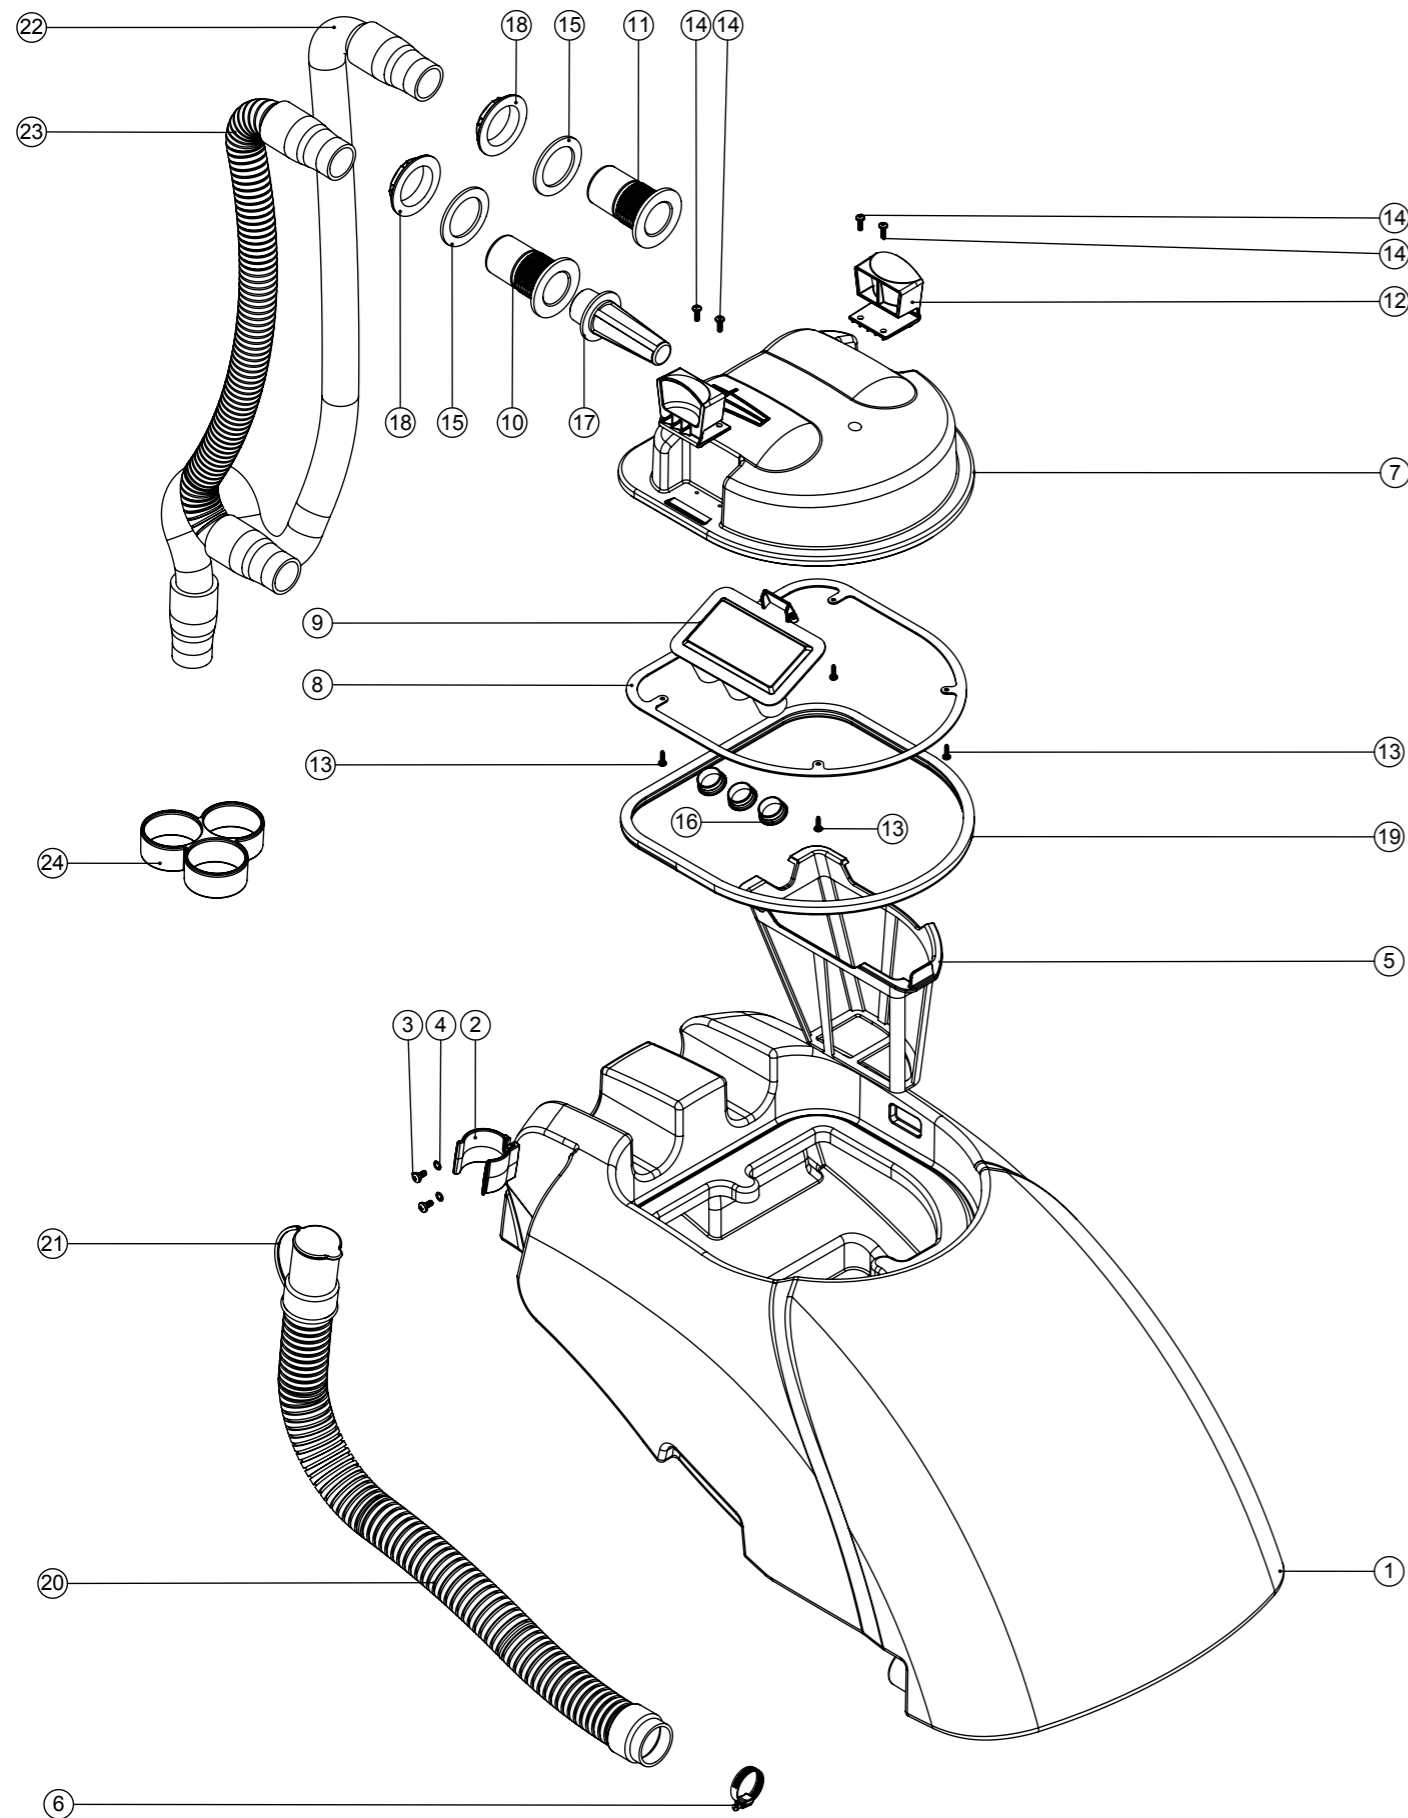

Numatic International Spare Parts

Model No: TTB4045/100 (TTB1117) & TTB4055/100 (TTB1120) & TTB4055/100T(TTB1120T) & TTB4552/100 & TTB4552/100T TOP TANK ASSEMBLY

244502
DRAWING: DRW-15807 ISS:A04
18/02/2015

Numatic International Spare Parts

Model No: TTB4045/100 (TTB1117) & TTB4055/100 (TTB1120) & TTB4055/100T(TTB1120T) & TTB4552/100 & TTB4552/100T TOP TANK ASSEMBLY

ITEM:	PART No:	Description	Comments:	QTY.
1	237654	TTB.4055 TOP TANK MOULDING (BLUE)		1
	237732	TTB.4055 TOP TANK MOULDING (RED)		1
	237734	TTB.4055 TOP TANK MOULDING (LIGHT YELLOW)		1
	237736	TTB.4055 TOP TANK MOULDING (GREEN)		1
	900853	TTB.4055 TOP TANK MOULDING (WHITE)		1
2	237382	ACETAL HOSE CLIP MOULDING		1
3	219668	M5 X 10MM LONG POZI PAN STAINLESS STEEL SCREW		2
4	219016	M5 SHAKEPROOF WASHER		2
5	207000	GRIT FILTER BASKET		1
6	206209	A.B.A HOSE CLIP		1
7	237381	INTEGRATED CHASSIS SEPARATOR		1
8	392200	FILTER GASKET RING		1
9	237090	SEPARATOR FLOAT MOULDING (MK 2)		1
10	237526	38MM RED DRAIN HOSE CONNECTOR		1
11	237018	38MM DRAIN HOSE CONNECTOR		1
12	229494	CLIP MOULDING		2
13	219852	NO6 X 1/2 LONG POZI PAN STAINLESS STEEL SELF TAP SCREW		4
14	219569	NO8 X 1/2 INCH LONG POZI PAN STAINLESS STEEL PLASTITE SCREW		4
15	219310	RUBBER WASHER		2
16	206315	TUBE END PLUG		3
17	206265	TT/B 345 BARREL FILTER		1
18	206116	BLACK NUT		2
19	208591	NEW SEPARATOR GASKET		1
20	280018	35MM X 435MM LONG 3:1 STRETCH HOSE C/W CAP & STRAP(SHORT CUFF)		1
21	900903	HOSE CLOSURE REPLACEMENT KIT (35MM-38MM STRETCH HOSE)		
22	280019	35MM X 690MM LONG 3:1 STRETCH HOSE (SHORT & LONG CUFF)		1
23	213058	VAC HOSE 650MM X Ø38MM		1
24	237718	HOSE GUIDE		1