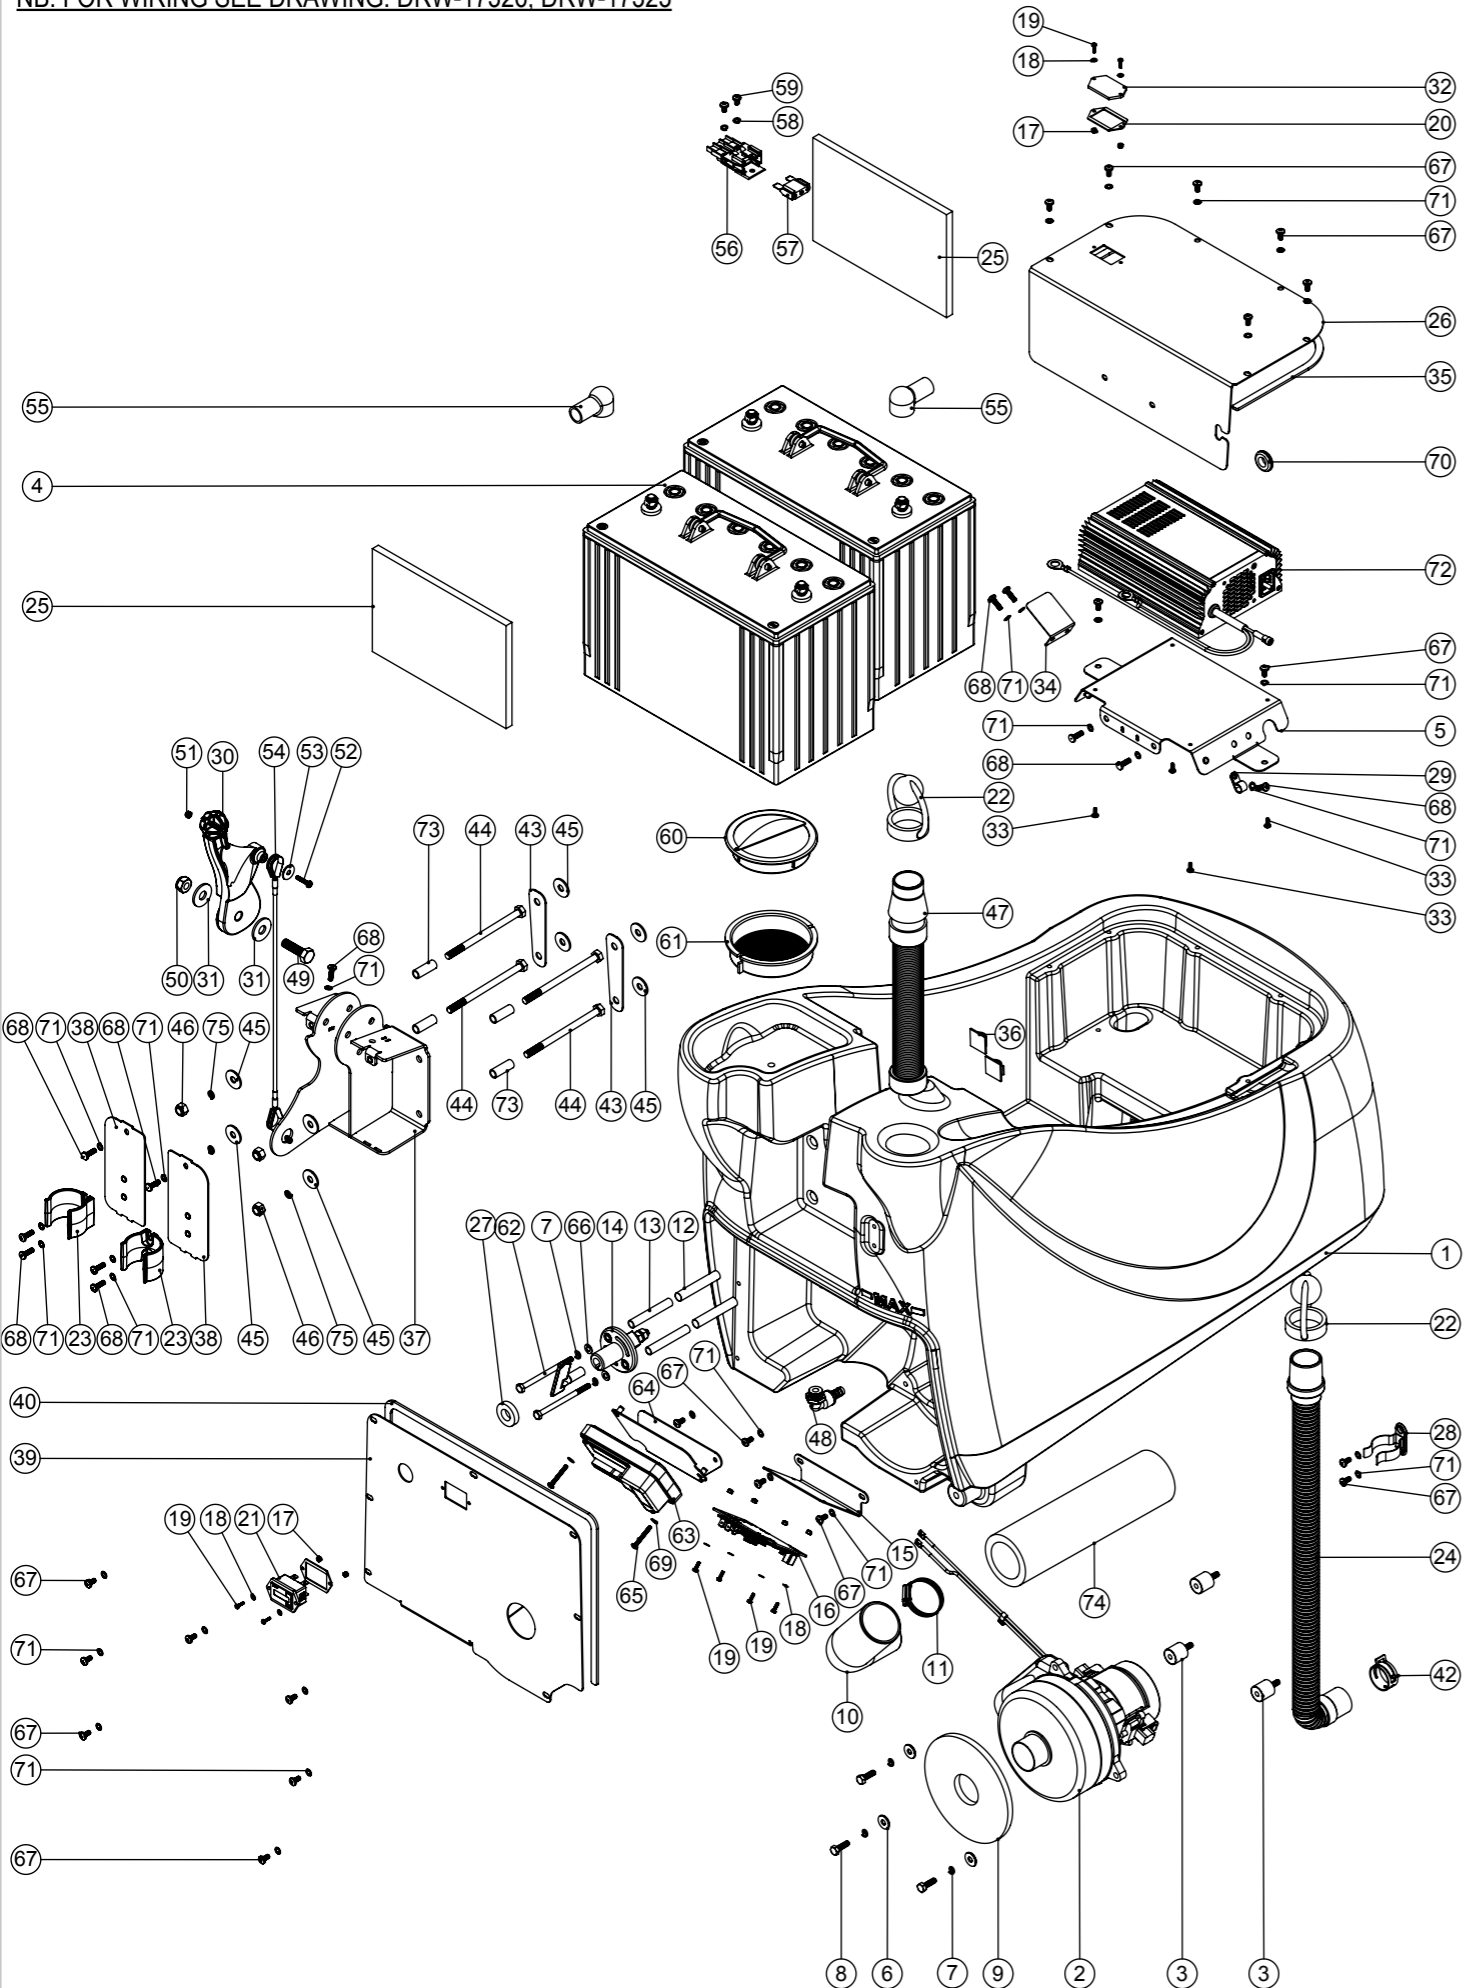

Numatic International Spare Parts

Model No: TTB4045/100 (TTB1117) & TTB4055/100 (TTB1120) & TTB4055/100T(TTB1120T) & TTB4552/100 & TTB4552/100T TOP TANK ASSEMBLY

ITEM:	PART No:	Description	Comments:	QTY.
1	237654	TTB.4055 TOP TANK MOULDING (BLUE)		1
	237732	TTB.4055 TOP TANK MOULDING (RED)		1
	237734	TTB.4055 TOP TANK MOULDING (LIGHT YELLOW)		1
	237736	TTB.4055 TOP TANK MOULDING (GREEN)		1
	900853	TTB.4055 TOP TANK MOULDING (WHITE)		1
2	237382	ACETAL HOSE CLIP MOULDING		1
3	219668	M5 X 10MM LONG POZI PAN STAINLESS STEEL SCREW		2
4	219016	M5 SHAKEPROOF WASHER		2
5	207000	GRIT FILTER BASKET		1
6	206209	A.B.A HOSE CLIP		1
7	237381	INTEGRATED CHASSIS SEPARATOR		1
8	392200	FILTER GASKET RING		1
9	237090	SEPARATOR FLOAT MOULDING (MK 2)		1
10	237526	38MM RED DRAIN HOSE CONNECTOR		1
11	237018	38MM DRAIN HOSE CONNECTOR		1
12	229494	CLIP MOULDING		2
13	219852	NO6 X 1/2 LONG POZI PAN STAINLESS STEEL SELF TAP SCREW		4
14	219569	NO8 X 1/2 INCH LONG POZI PAN STAINLESS STEEL PLASTITE SCREW		4
15	219310	RUBBER WASHER		2
16	206315	TUBE END PLUG		3
17	206265	TT/B 345 BARREL FILTER		1
18	206116	BLACK NUT		2
19	208591	NEW SEPARATOR GASKET		1
20	280018	35MM X 435MM LONG 3:1 STRETCH HOSE C/W CAP & STRAP(SHORT CUFF)		1
21	900903	HOSE CLOSURE REPLACEMENT KIT (35MM-38MM STRETCH HOSE)		
22	280019	35MM X 690MM LONG 3:1 STRETCH HOSE (SHORT & LONG CUFF)		1
23	213058	VAC HOSE 650MM X Ø38MM		1
24	237718	HOSE GUIDE		1

Numatic International Spare Parts

Model No: TTB4055/100T(TTB1120T) & TTB4552/100T BOTTOM TANK ASSEMBLY

244505
DRAWING: DRW-16832 ISS:A04
23/02/2015

NB: FOR WIRING SEE DRAWING: DRW-17326, DRW-17323

Numatic International Spare Parts