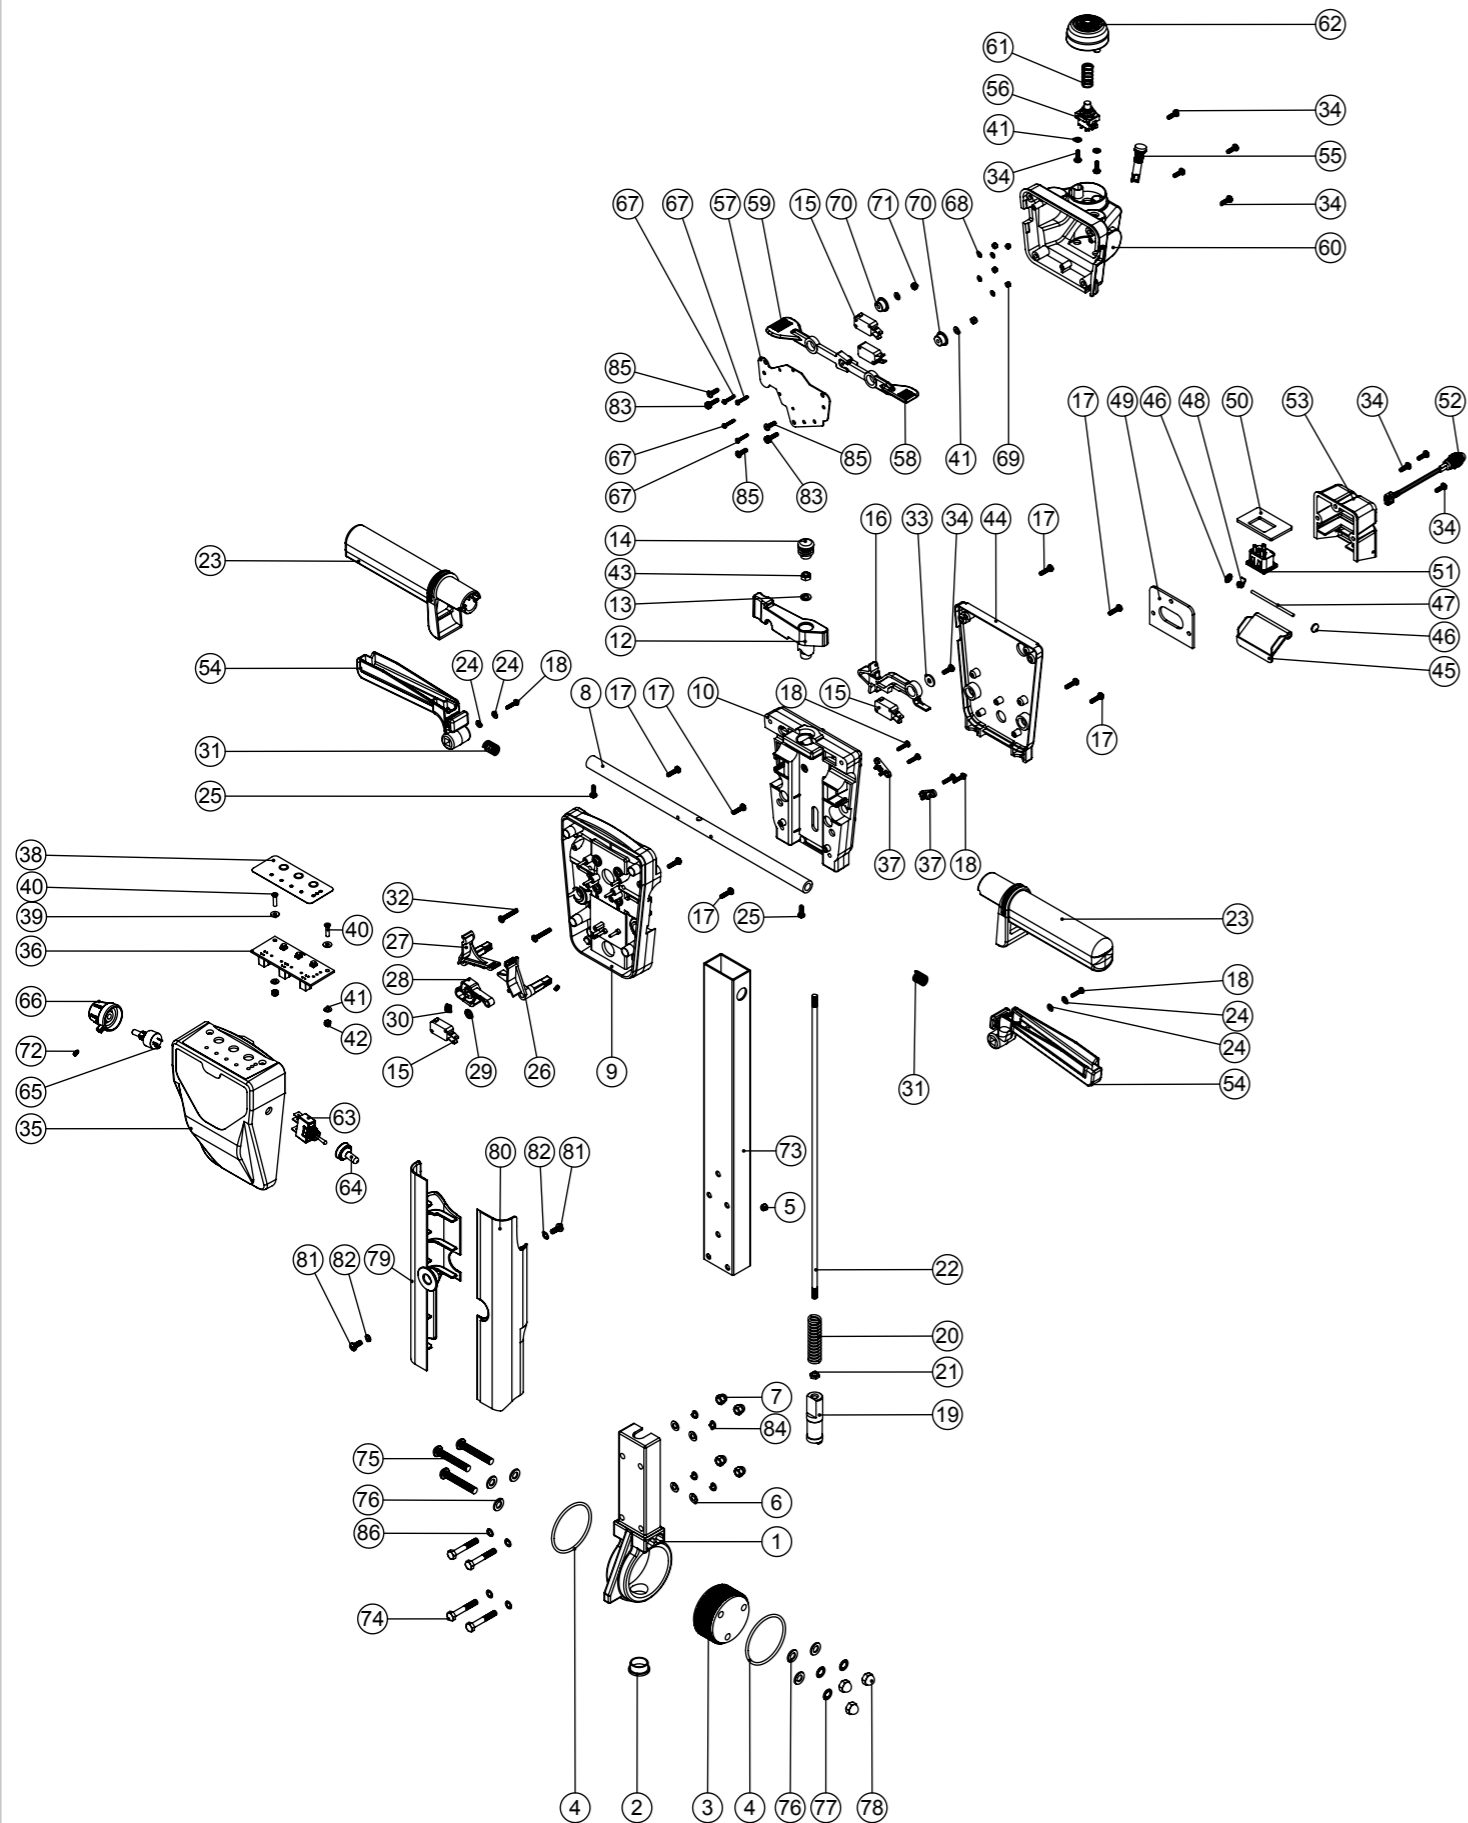

Numatic International Spare Parts

Model No: TTB4055/100T(TTB1120T) & TTB4552/100T HANDLE ASSEMBLY

NB: FOR WIRING SEE DRAWING: DRW-17326, DRW-17323

234942
DRAWING: DRW-13429 ISS:A04
19/12/2014

Numatic International Spare Parts

Numatic International Spare Parts

Model No: TTB4045/100 (TTB1117) & TTB4055/100 (TTB1120) & TTB4055/100T(TTB1120T) & TTB4552/100 & TTB4552/100T TOP TANK ASSEMBLY

244502
DRAWING: DRW-15807 ISS:A04
18/02/2015