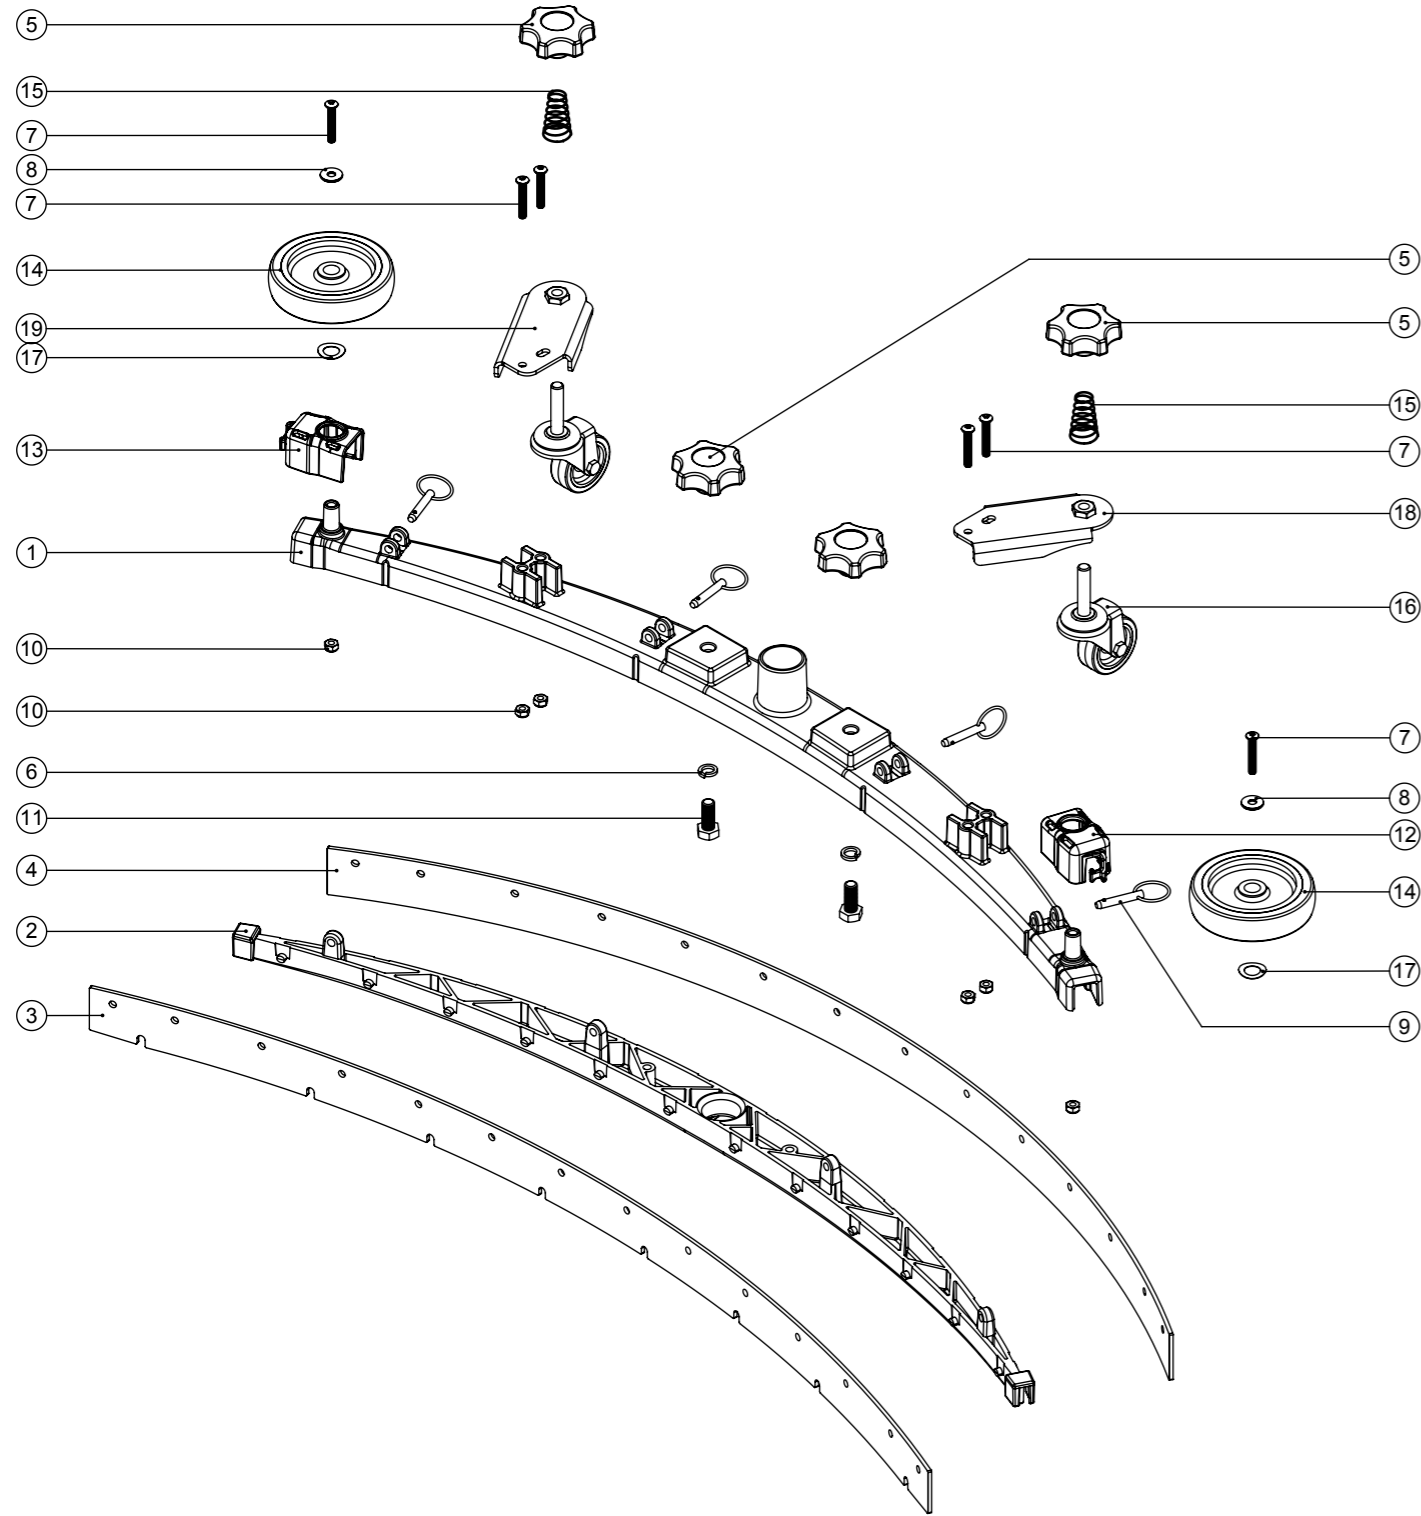

Numatic International Spare Parts

Model No: 750 TWINTEC ALUMINIUM FLOOR TOOL (38MM HOSE)

577947 599441 900480
DRAWING: DRW-18076 ISS:A01
07/10/2014

NB: FOR WIRING SEE DRAWING: N/A

Numatic International Spare Parts

Model No: 750 TWINTEC ALUMINIUM FLOOR TOOL (38MM HOSE)

ITEM:	PART No:	DESCRIPTION	QTY.
1	208637	(750MM SCRUB WIDTH) ALUMINIUM SQUEEGEE CASTING (38MM HOSE FITTING)	1
2	237624	750mm SCRUB WIDTH BLADE HOLDER MOULDING (SLOPING PROFILE) (32MM & 38MM HOSE FITTING)	1
3 & 4	900519	SERILOR GREEN 750MM SQUEEGEE BLADE SET (FRONT AND REAR)	1
			1
5	208354	M10 LOBE KNOB	4
6	219899	M10 SINGLE COIL STAINLESS STEEL WASHER	2
7	219933	M6 X 35MM SOCKET BUTTON HEAD BOLT STAINLESS STEEL	6
8	219647	M6 FORM G STAINLESS STEEL WASHER	2
9	206953	DETENT PINS	4
10	219642	M6 STAINLESS STEEL NYLON INSERT NUT	6
11	219909	M10 X 25MM LONG HEXAGONAL STAINLESS STEEL SCREW	2
12	237322	RIGHT HAND FLOOR TOOL CLIP MOULDING	1
13	237323	LEFT HAND FLOOR TOOL CLIP MOULDING	1
14	208796	4 INCH WHEEL	2
15	229175	CONICAL SPRING	2
16	208497	50MM C50MM DIAMETER GREY TPR TYRED SWIVEL CASTORS C/W M10 X 45 SWAGED STEMASTOR/GREY RUBBER TYRE	2
17	219891	13MM WAVEY WASHER	2
18	304523	ADJUSTABLE FLOOR TOOL CASTOR PLATE RHS WELD ASSY	1
19	304522	ADJUSTABLE FLOOR TOOL CASTOR PLATE LHS WELD ASSY	1