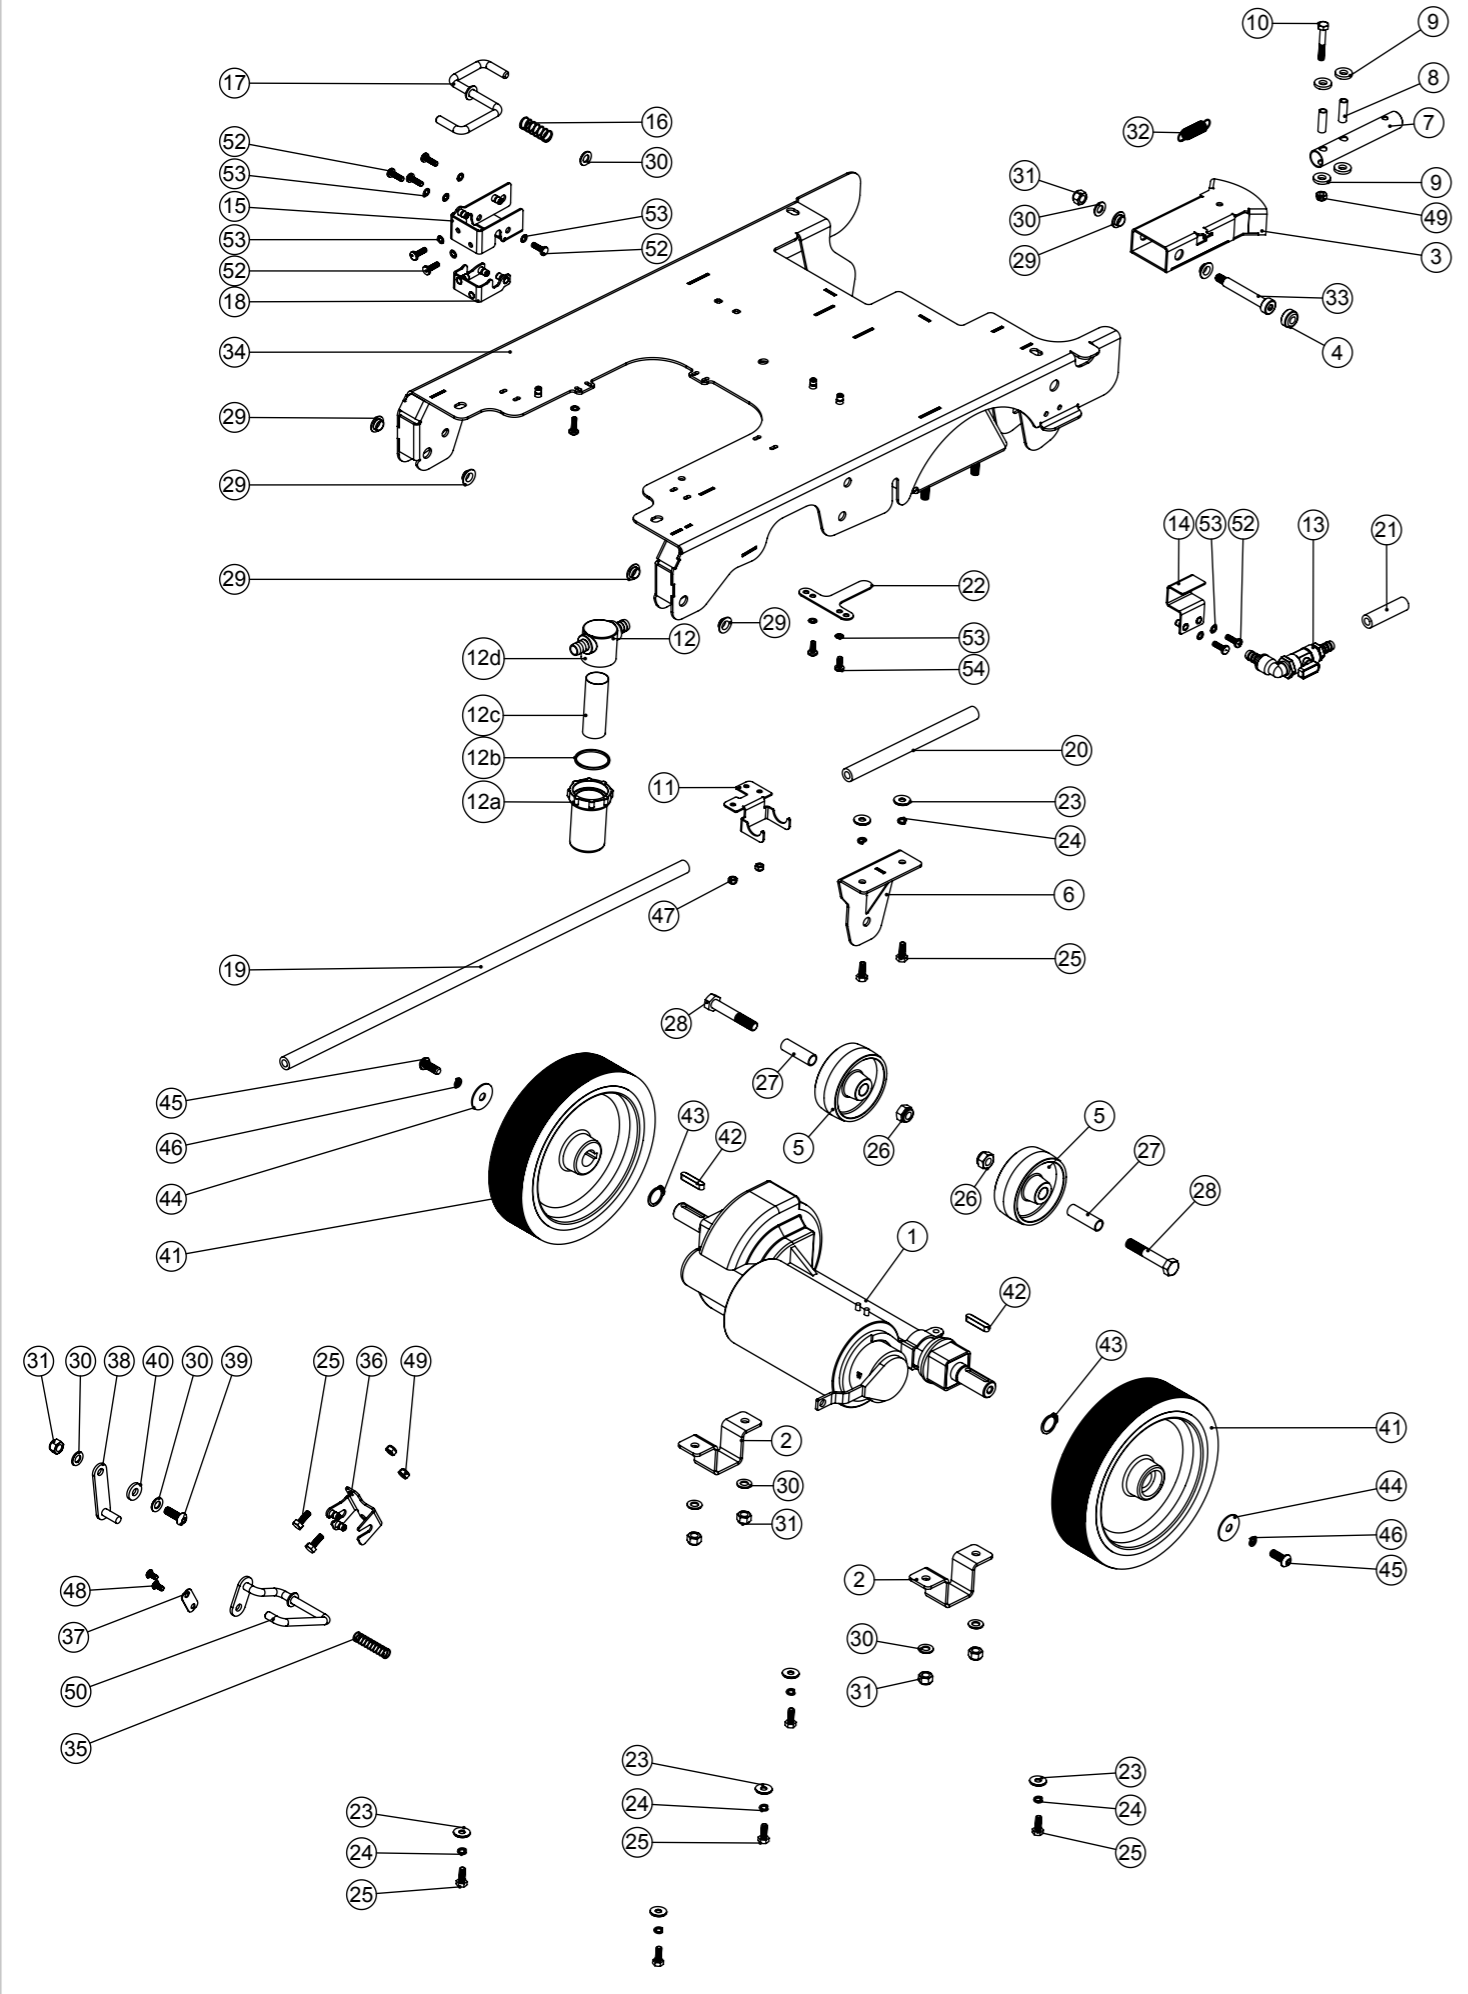

Numatic International Spare Parts

Model No: TTB4055/100T(TTB1120T) CHASSIS ASSEMBLY

NB: FOR WIRING SEE DRAWING: DRW-17326, DRW-18550

234944
DRAWING: DRW-15413 ISS:A02
19/12/2014

Numatic International Spare Parts

Model No: TTB4055/100T(TTB1120T) CHASSIS ASSEMBLY

ITEM:	PART No:	Description	Comments:	QTY.
1	321685	465MM LONG ASI TRANSAXLE C/W SHORTNED 460MM WIRES		1
2	329497	TRANSAXLE MOUNTING BRACKET		2
3	304359	TT/TTB/4045/4055 SQUEEGEE MOUNT WELD ASSEMBLY		1
4	237632	SHOULDER BOLT COVER		1
5	206713	80MM DIAMETER BLACK WHEEL		2
6	304519	TTB TRANSPORT WHEEL BRACKET WELD ASSEMBLY		1
7	304356	FLOOR TOOL PIVOT TUBE		1
8	206954	SPIRO SPACER		2
9	206964	SLIDE NYLON SPACER		4
10	291125	M6 X 40 LONG HEX BOLT STAINLESS STEEL		1
11	392199	FILTER BRACKET		1
12	208888	EXTENDED STRAINER		1
12a	208890	EXTENDED STRAINER CLEAR BOWL		1
12b	208830	STRAINER GASKET		1
12c	208889	EXTENDED STRAINER 50 MESH SCREEN		1
12d	208827	STRAINER BLACK TOP		1
13	208958	3/8" BALL VALVE SWIVEL ELBOW TO 10MM HOSETAIL		1
14	304453	NUTSERTED 10MM TAP BRACKET		1
15	304409	NUTSERTED DECK LOCK BAR GUIDE		1
16	208578	DECK LOCK SPRING		1
17	304358	DECK LOCK BAR WELD ASSEMBLY		1
18	304411	NUTSERTED LOCK BAR CLAMP		1
19	391216	SILICON TUBE 600MM LONG X 8MM I/D X 3.2MM WALL SECTION		1
20	330230	SILICON TUBE 8MM I/D X 3.2MM WALL SECTION (CUT 400MM)		1
21	330229	SILICON TUBE 55MM LONG X 8MM I/D X 3.2MM WALL SECTION		1
22	321902	SILENCER CLAMP		1
23	219647	M6 FORM G STAINLESS STEEL WASHER		7
24	219718	M6 STAINLESS STEEL SPRING WASHER		7
25	219719	M6 X 16MM LONG HEXAGONAL STAINLESS STEEL HEAD BOLT		9
26	219649	M10 NYLON INSERT NUT		2
27	391440	1/2 INCH X 18G X 41MM LONG STAINLESS STEEL SPACER TUBE		2
28	219894	M10 X 60MM LONG HEXAGONAL STAINLESS STEEL BOLT		2
29	208312	IGUS BEARING (GFM 101205)		6
30	219578	M8 FORM A STAINLESS STEEL WASHER		8
31	219639	M8 STAINLESS STEEL NYLON INSERT NUT		6
32	208619	FLOOR TOOL SPRING		1
33	208574	M8 X 10 X 60MM LONG HEX SOCKET SHOULDER BOLT		1
34	900321	TTB4055 TRACTION CHASSIS WELD ASSY		1
35	219576	STAINLESS STEEL SPRING		1
36	392240	BRAKE BRACKET		1
37	392243	BRAKE BAR LOCK PLATE		1
38	304418	BRAKE LEVER LINK & PIN ASSEMBLY		1
39	219658	M8 X 22MM LONG SOCKET BOLT		1
40	219959	M8 PLASTIC WASHER		1
41	204115	200MM X 50MM TRACTION WHEEL - GREY PU TREAD COMBED PROFILE		2
42	206744	6MM X 6MM X 32MM FEATHER KEY		2
43	219889	19MM HEAVY DUTY CIRCLIP		2
44	219877	M8 X 30 STAINLESS STEEL WASHER		2
45	219823	M8 X 20MM LONG STAINLESS STEEL SOCKET BUTTON HEAD BOLT		2
46	219898	M8 SINGLE COIL STAINLESS STEEL WASHER		2
47	219633	M5 STAINLESS STEEL NYLON INSERT NUT		2
48	291004	M5 X 10MM LONG STAINLESS STEEL BUTTON HEAD SCREW		2
49	219642	M6 STAINLESS STEEL NYLON INSERT NUT		3
50	304419	BRAKE BAR WELDED ASSEMBLY		1
51	219558	M5 STAINLESS STEEL NUTSERT		5
52	219547	M5 X 16MM LONG POZI PAN STAINLESS STEEL SCREW		9
53	291084	WASHER.M5.SHAKEPROOF.STAINLESS STEEL		11
54	219740	M5 X 12MM LONG STAINLESS STEEL POZI PAN SCREW		2