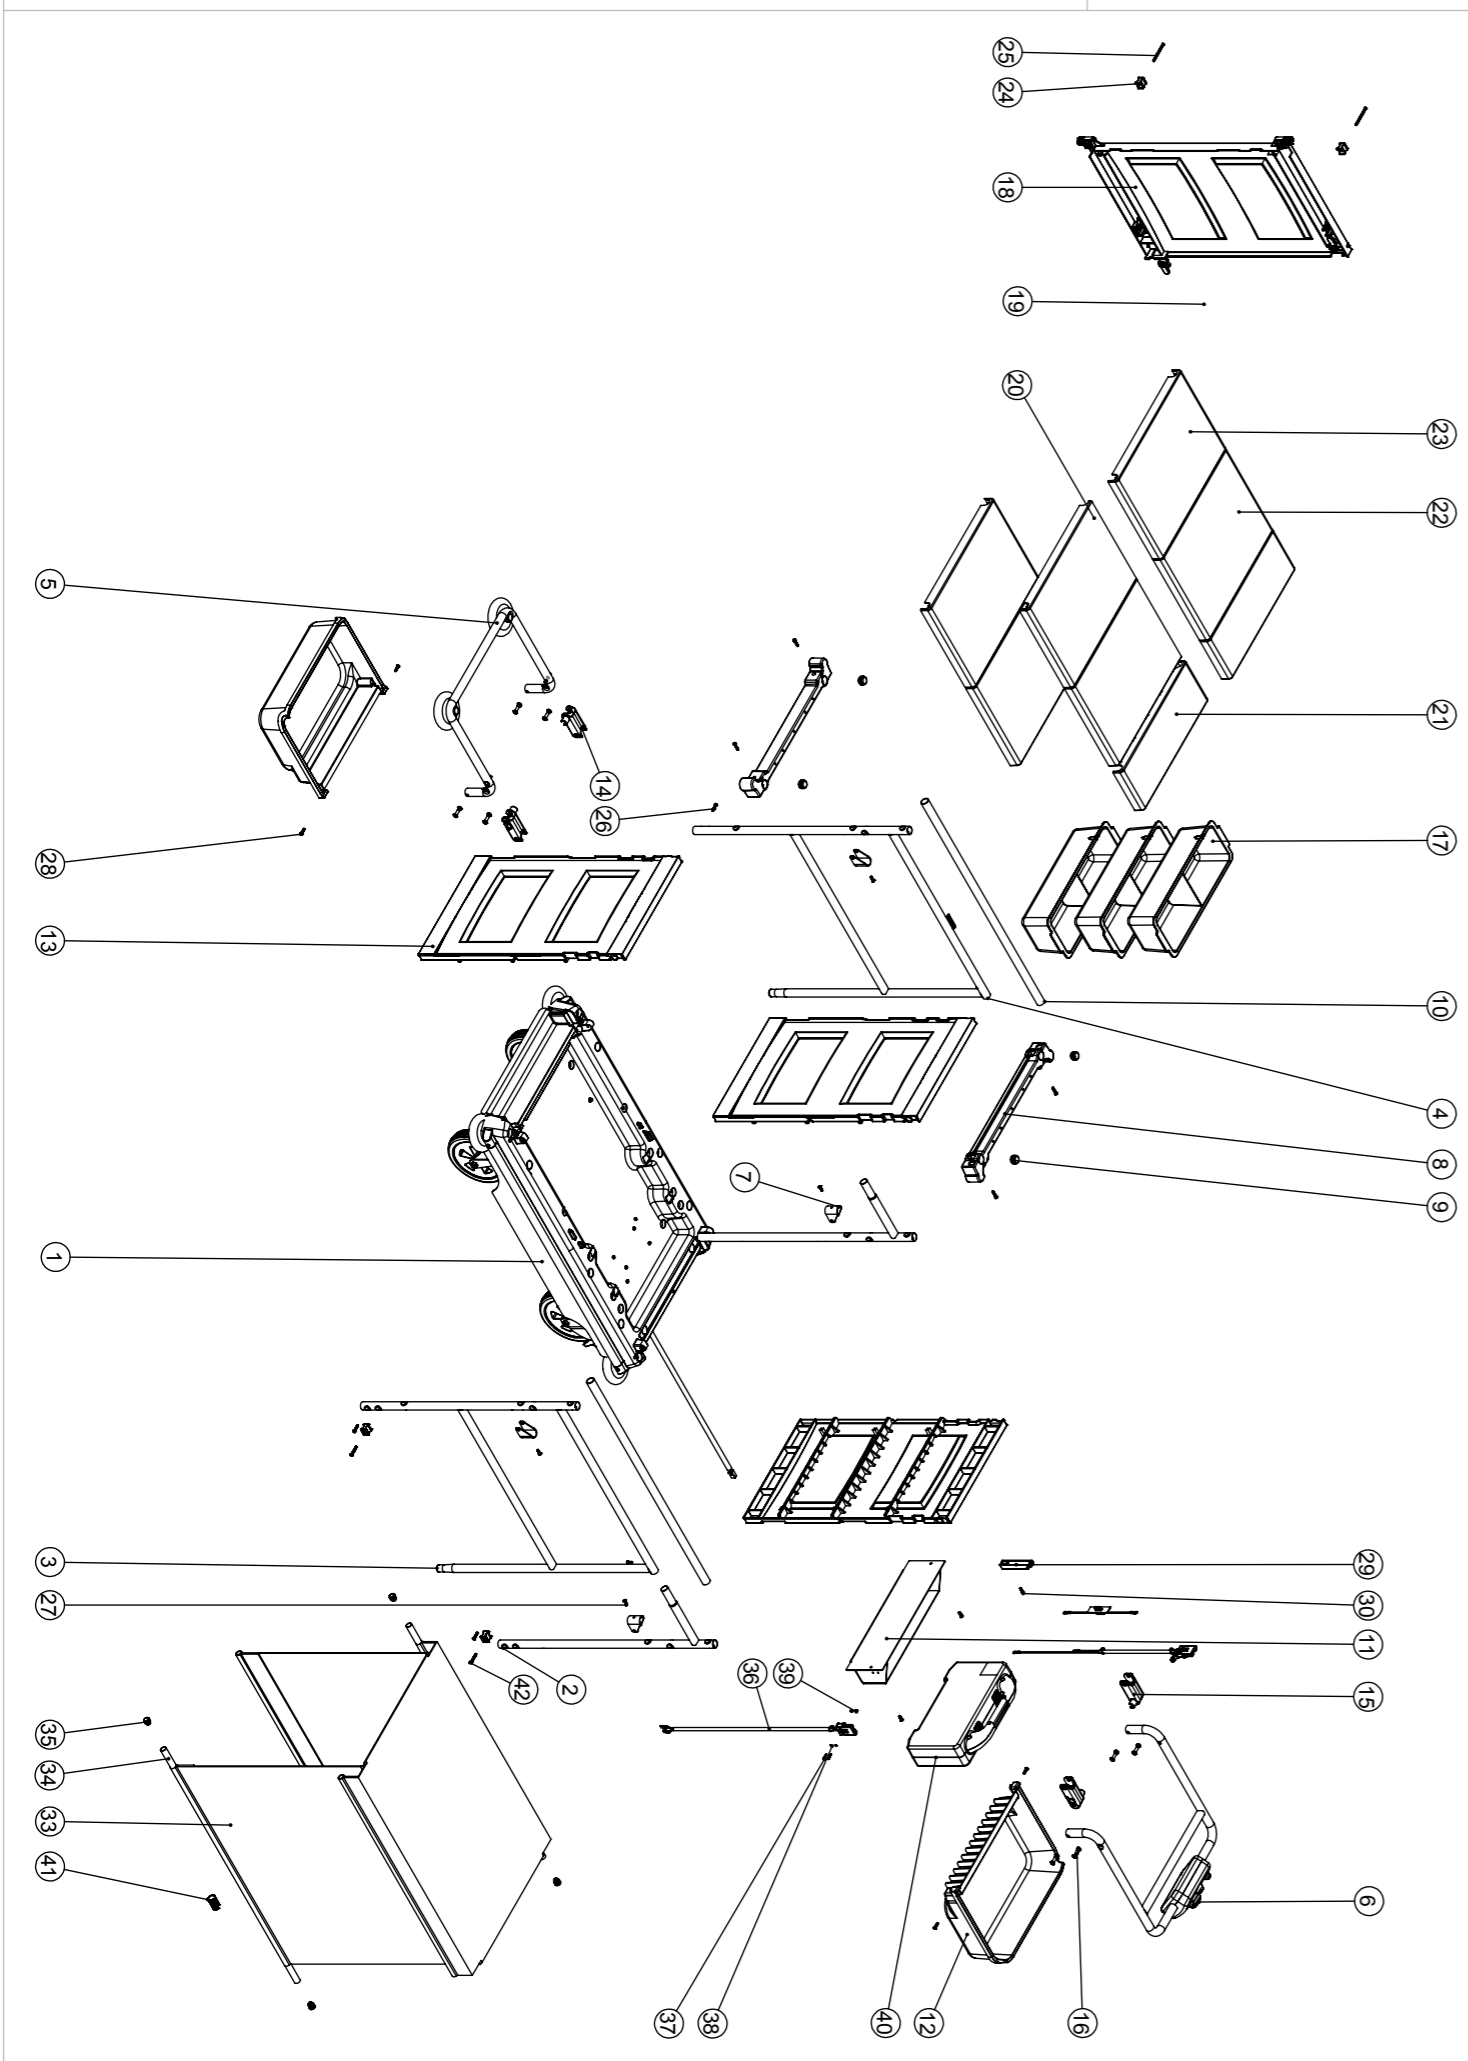

Numatic International Spare Parts

Model No: SPL 17FF EXPLODED DRAWING ASSEMBLY

DRAWING: DRW-14720 ISS:A01.00

Numatic International Spare Parts

Model No: SPL 17FF EXPLODED DRAWING ASSEMBLY

ITEM NO.	PART NO.	DESCRIPTION	QTY.
1	339548	POWERED TROLLEY BASE ASSEMBLY	1
2	420070	UPRIGHT FRAME WELDED ASSEMBLY WITHOUT CABLE HOLE(SHORT) MILD STEEL	1
3	418912	FRONT UPRIGHT FRAME WELDED ASSEMBLY(PAINTED SILVER) SHORT	1
4	418873	REAR UPRIGHT WELDED ASSEMBLY(PAINTED SILVER)SHORT	1
5	339595	POWERED TROLLEY BAG FRAME ASSEMBLY	1
6	339595	BAG FRAME / CONTROL BOX ASSEMBLY	1
7	418760	LID FRAME MOUNTING BRACKET	4
8	223390	DOOR MOUNTING MOULDING	2
9	20637V	25.4MM TUBE END STOP	3
10	418905	SUPPORT TUBE	2
11	420077	BATTERY MOUNTING BRACKET(PAINTED SILVER)	1
12	227971	BAG SUPPORT TRAY(GREY)	2
13	223395	SERVOKEEPER PANEL MOULDING (SHORT)	3
14	227966	L.H. REVERSE PIVOT MOULDING	2
15	227969	R.H. REVERSE PIVOT CLAMP	2
16	219802	M6 CONNECTING SCREW	8
17	223129	HALF TRAY (DEEP) GREY	3
18	338903	DOOR MOULDING (SHORT) ASSEMBLY	1
19	338912	DOOR MOULDING (SHORT) GREY (PROCESSED)	1
20	338883	SHELF (NARROW) - PROCESSED	2
21	223205	SHELF (SMALL)GREY	2
22	223106	SHELF WIDE(GREY)	1
23	223105	NARROW SHELF (SERVOKEEPER)GREY	3
24	223212	MOUNTING BLOCK	4
25	219311	M5 X 70MM LONG POZI PAN COUNTERSUNK SCREW	2
26	219057	M5 X 25MM LONG POZI PAN SCREW	8
27	219050	M5 X 16MM LONG POZI PAN SCREW	8
28	219054	M5 X 20MM LONG POZI PAN SCREW	4
29	223599	CONNECTOR COVER	1
30	219331	M5 X 20MM LONG POZI PAN COUNTERSUNK SCREW	1
31	221154	M8 FORM C WASHER	2
32	219555	M8 X 25MM LONG SOCKET BOLT	2
33	208082	SLIDING COVER	1
34	418757	COVER PULL TUBE	2
35	20638V	19MM BLACK TUBE END STOP	4
36	321954	POWERED TROLLEY DC CONNECTOR ASSEMBLY	1
37	219939	M3 X 20MM LONG.SLOT SCREW	2
38	219501	M3 FORM A STAINLESS STEEL WASHER	2
39	219070	M3 NYLON INSERT NUT	2
40	599370	POWERED TROLLEY BATTERY PACK ASSEMBLY	1
41	206495	19MM DIAMETER X 40MM LONG TUBE PROFILE	2
42	220033	M5 X 35MM LONG POZI PAN SCREW	2