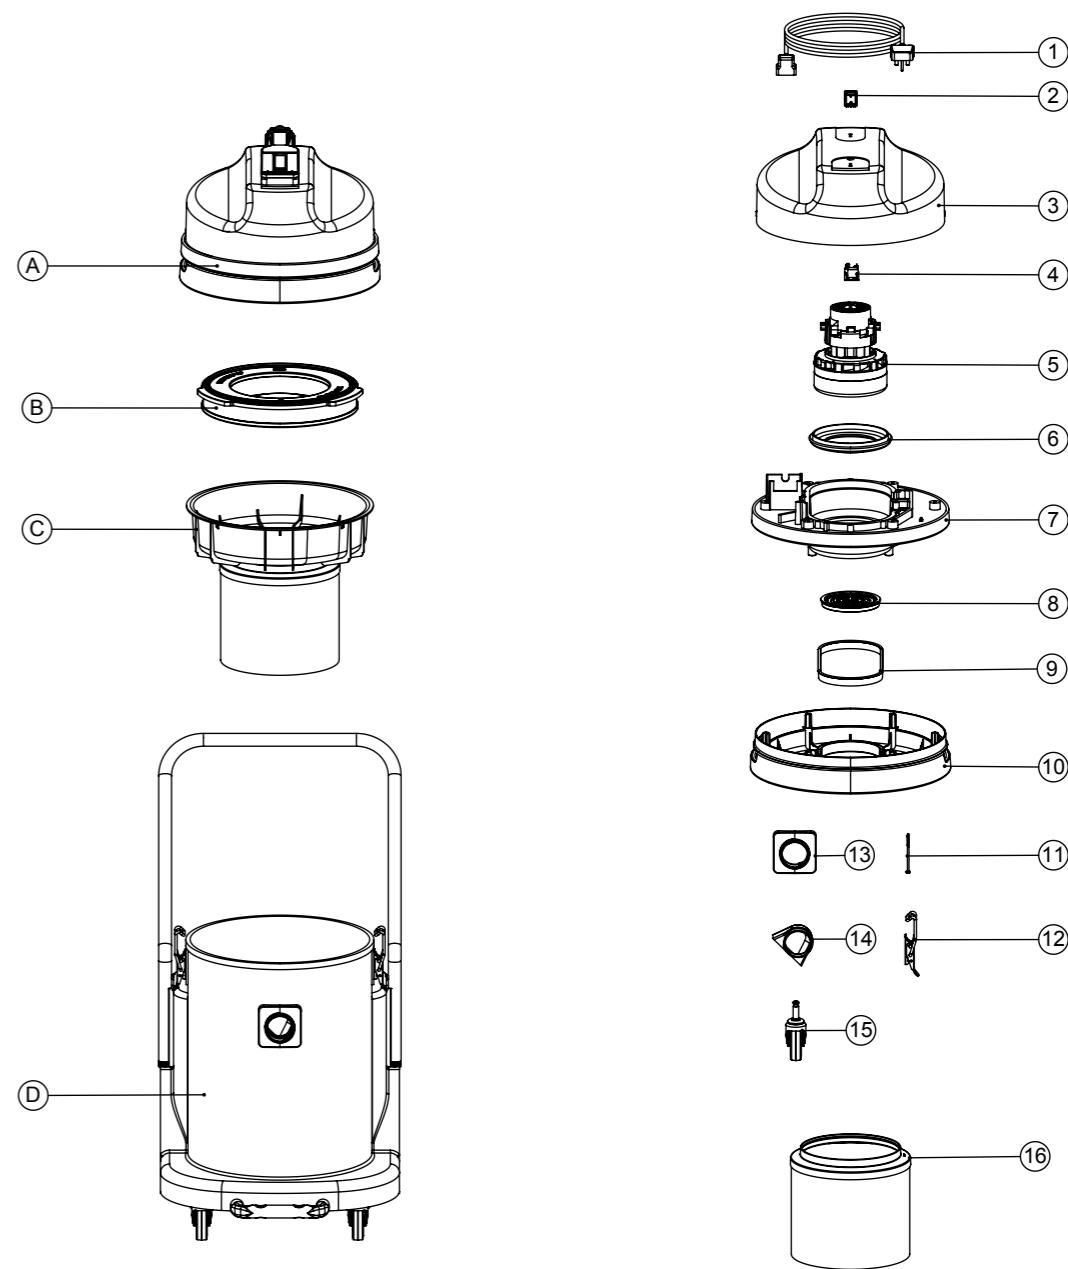

Numatic International Spare Parts

Model No: CVD/S 900 EXPLODED DRAWING

NB: FOR WIRING SEE DRAWING: WD-0245(SIMPLEX) WD-0255(DUPLEX)

N/A
DRAWING: DRW-14946 ISS:A02
13/06/2014

MODEL SHOWN: CVD 900 (DUPLEX)

Numatic International Spare Parts

Model No: CVD/S 900 EXPLODED DRAWING

POS.	ITEM NO.	DESCRIPTION	COMMENTS
A	588886	CVD (DUPLEX HEAD ASSEMBLY) (EURO)	DOES NOT CONTAIN POWER CORD (AVAILABLE SEPARATELY)
	588992	CVD (DUPLEX HEAD ASSEMBLY) (UK)	
	588885	CVS (SIMPLEX HEAD ASSEMBLY) (EURO)	
	588947	CVS (SIMPLEX HEAD ASSEMBLY) (UK)	
1	236009	10M CABLE (MOULDED UK PLUG & SOCKET 10A 2 CORE)	UK
	236013	10M CABLE (MOULDED EURO PLUG & SOCKET 10A 2 CORE)	EURO
2	220843	SWITCH (BLUE ROCKER SWITCH)	
3	227043	COVER	
4	220555	PCB (230V DELAY START MODULE)	CVD HEAD ONLY
5	205411	MOTOR (240V 2 STAGE D.1 BYPASS ACUSTEK MOTOR (BL21104)(MARKED 230V)	
6	202005	BOTTOM MOTOR GASKET	
7	301048	BOTTOM MOTOR HOUSING	
8	206010	FAN GUARD	
9	202138	GASKET SEAL	
10	237610	FILTER SPACER (ADAPTOR BOTTOM MOTOR HOUSING 14" WET)	
11	291094	SCREW (NO8 X 2.95 TX-PN-PLAST STAINLESS STEEL)	
	207124	CARTRIDGE FILTER	
B	207125	CARTRIDGE FILTER (H10)	
C	502988	FLOAT CAGE ASSEMBLY	
D	525097	900 DRUM ASSEMBLY	
12	206135	TOGGLE FASTENER	
13	270161	FLANGE NECK WITH BAYONET	
14	227811	WATER DEFLECTOR	
15	204060	WHEEL CASTOR (3 INCH CASTOR)	
16	207126	MESH FILTER	