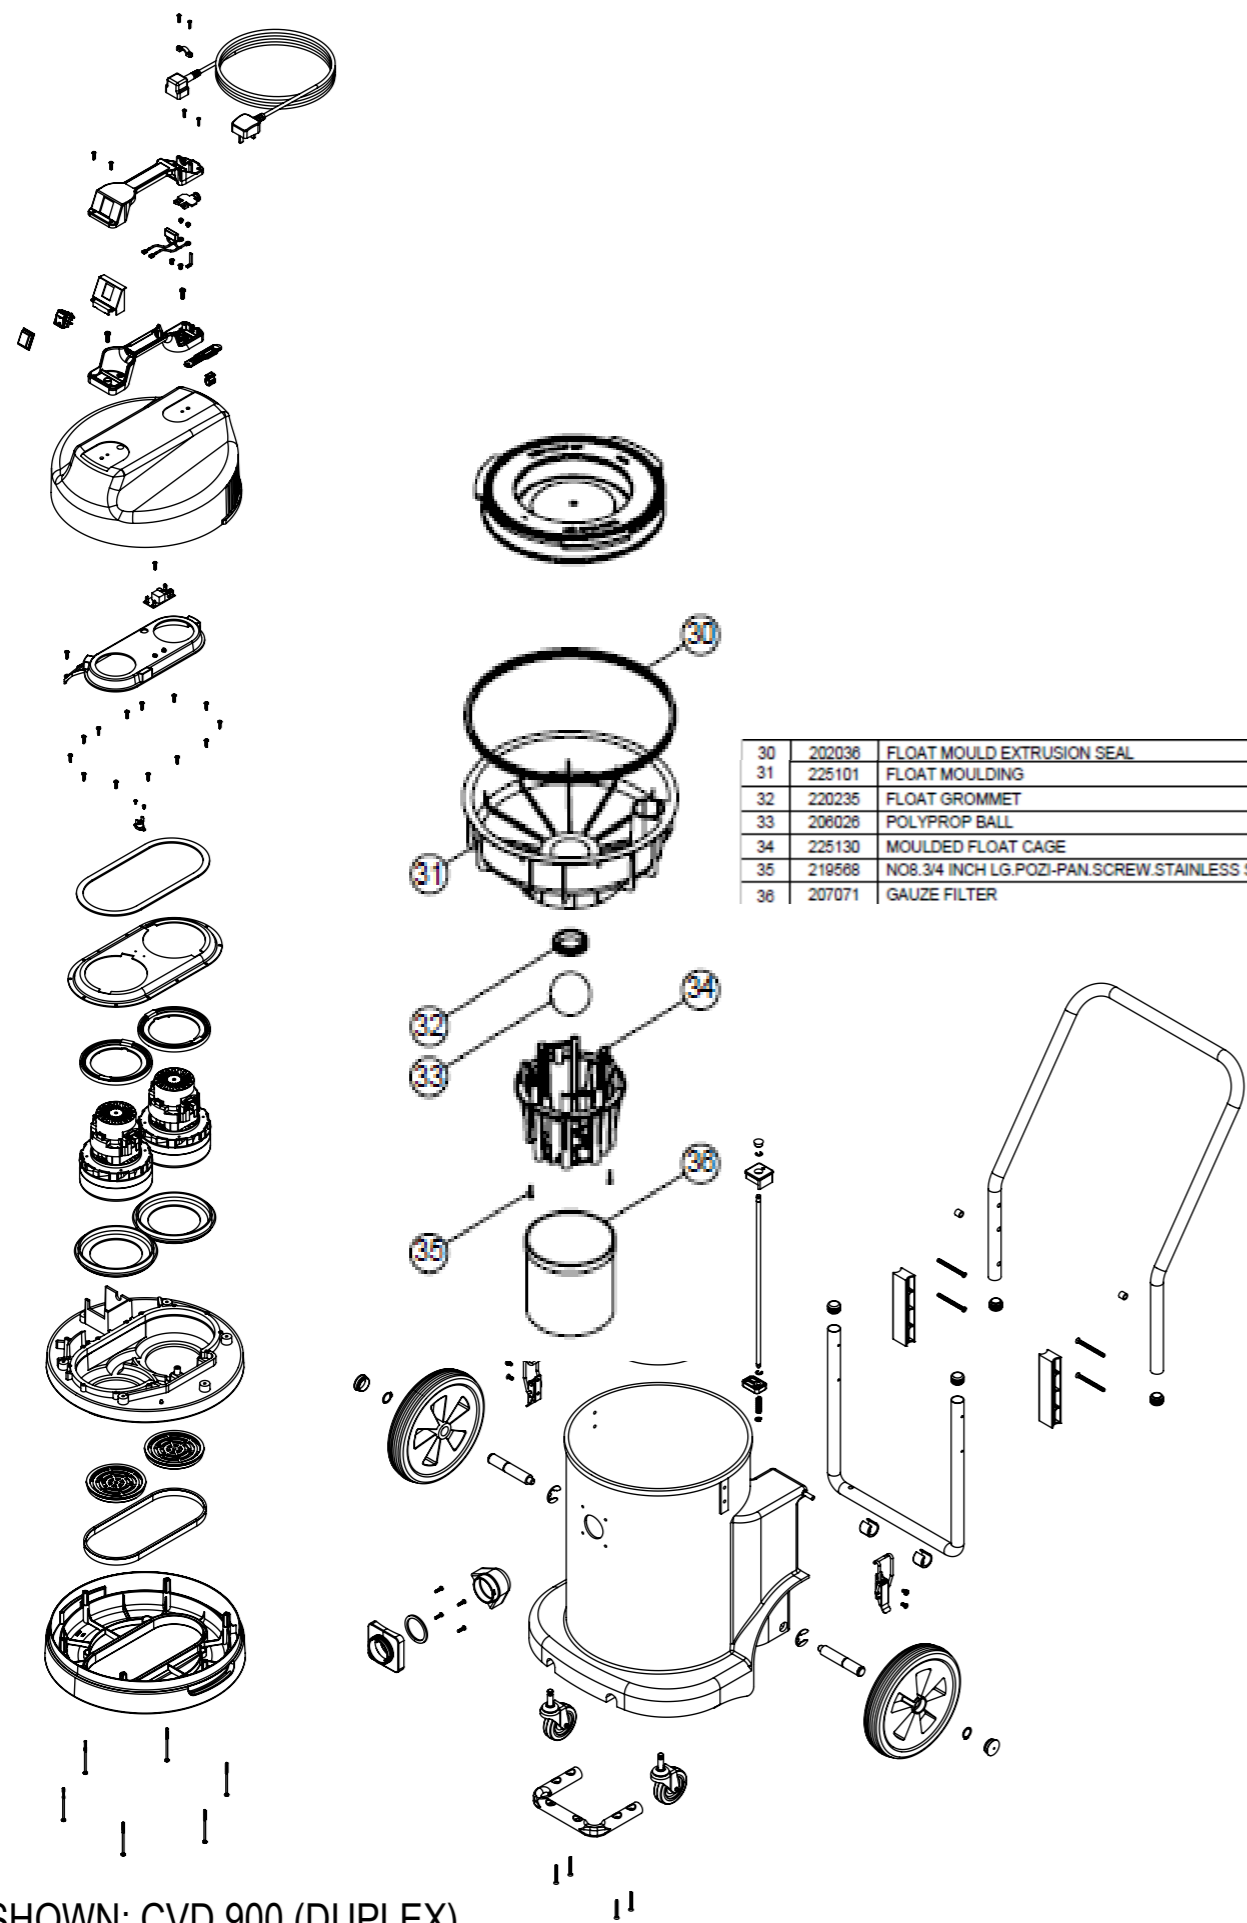

Numatic International Spare Parts

Model No: CVD/S 900 EXPLODED DRAWING

NB: FOR WIRING SEE DRAWING: WD-0245(SIMPLEX) WD-0255(DUPLEX)

N/A
DRAWING: DRW-14946 ISS:A02
13/06/2014

MODEL SHOWN: CVD 900 (DUPLEX)

Numatic International Spare Parts

Model No: CVD/S 900 EXPLODED DRAWING

POS.	ITEM NO.	DESCRIPTION	COMMENTS
A	588886	CVD (DUPLEX HEAD ASSEMBLY) (EURO)	DOES NOT CONTAIN POWER CORD (AVAILABLE SEPARATELY)
	588992	CVD (DUPLEX HEAD ASSEMBLY) (UK)	
	588885	CVS (SIMPLEX HEAD ASSEMBLY) (EURO)	
	588947	CVS (SIMPLEX HEAD ASSEMBLY) (UK)	
1	236009	10M CABLE (MOULDED UK PLUG & SOCKET 10A 2 CORE)	UK
	236013	10M CABLE (MOULDED EURO PLUG & SOCKET 10A 2 CORE)	EURO
2	220843	SWITCH (BLUE ROCKER SWITCH)	
3	227043	COVER	
4	220555	PCB (230V DELAY START MODULE)	CVD HEAD ONLY
5	205411	MOTOR (240V 2 STAGE D.1 BYPASS ACUSTEK MOTOR (BL21104)(MARKED 230V)	
6	202005	BOTTOM MOTOR GASKET	
7	301048	BOTTOM MOTOR HOUSING	
8	206010	FAN GUARD	
9	202138	GASKET SEAL	
10	237610	FILTER SPACER (ADAPTOR BOTTOM MOTOR HOUSING 14" WET)	
11	291094	SCREW (NO8 X 2.95 TX-PN-PLAST STAINLESS STEEL)	
	207124	CARTRIDGE FILTER	
B	207125	CARTRIDGE FILTER (H10)	
C	502988	FLOAT CAGE ASSEMBLY	
D	525097	900 DRUM ASSEMBLY	
12	206135	TOGGLE FASTENER	
13	270161	FLANGE NECK WITH BAYONET	
14	227811	WATER DEFLECTOR	
15	204060	WHEEL CASTOR (3 INCH CASTOR)	
16	207126	MESH FILTER	