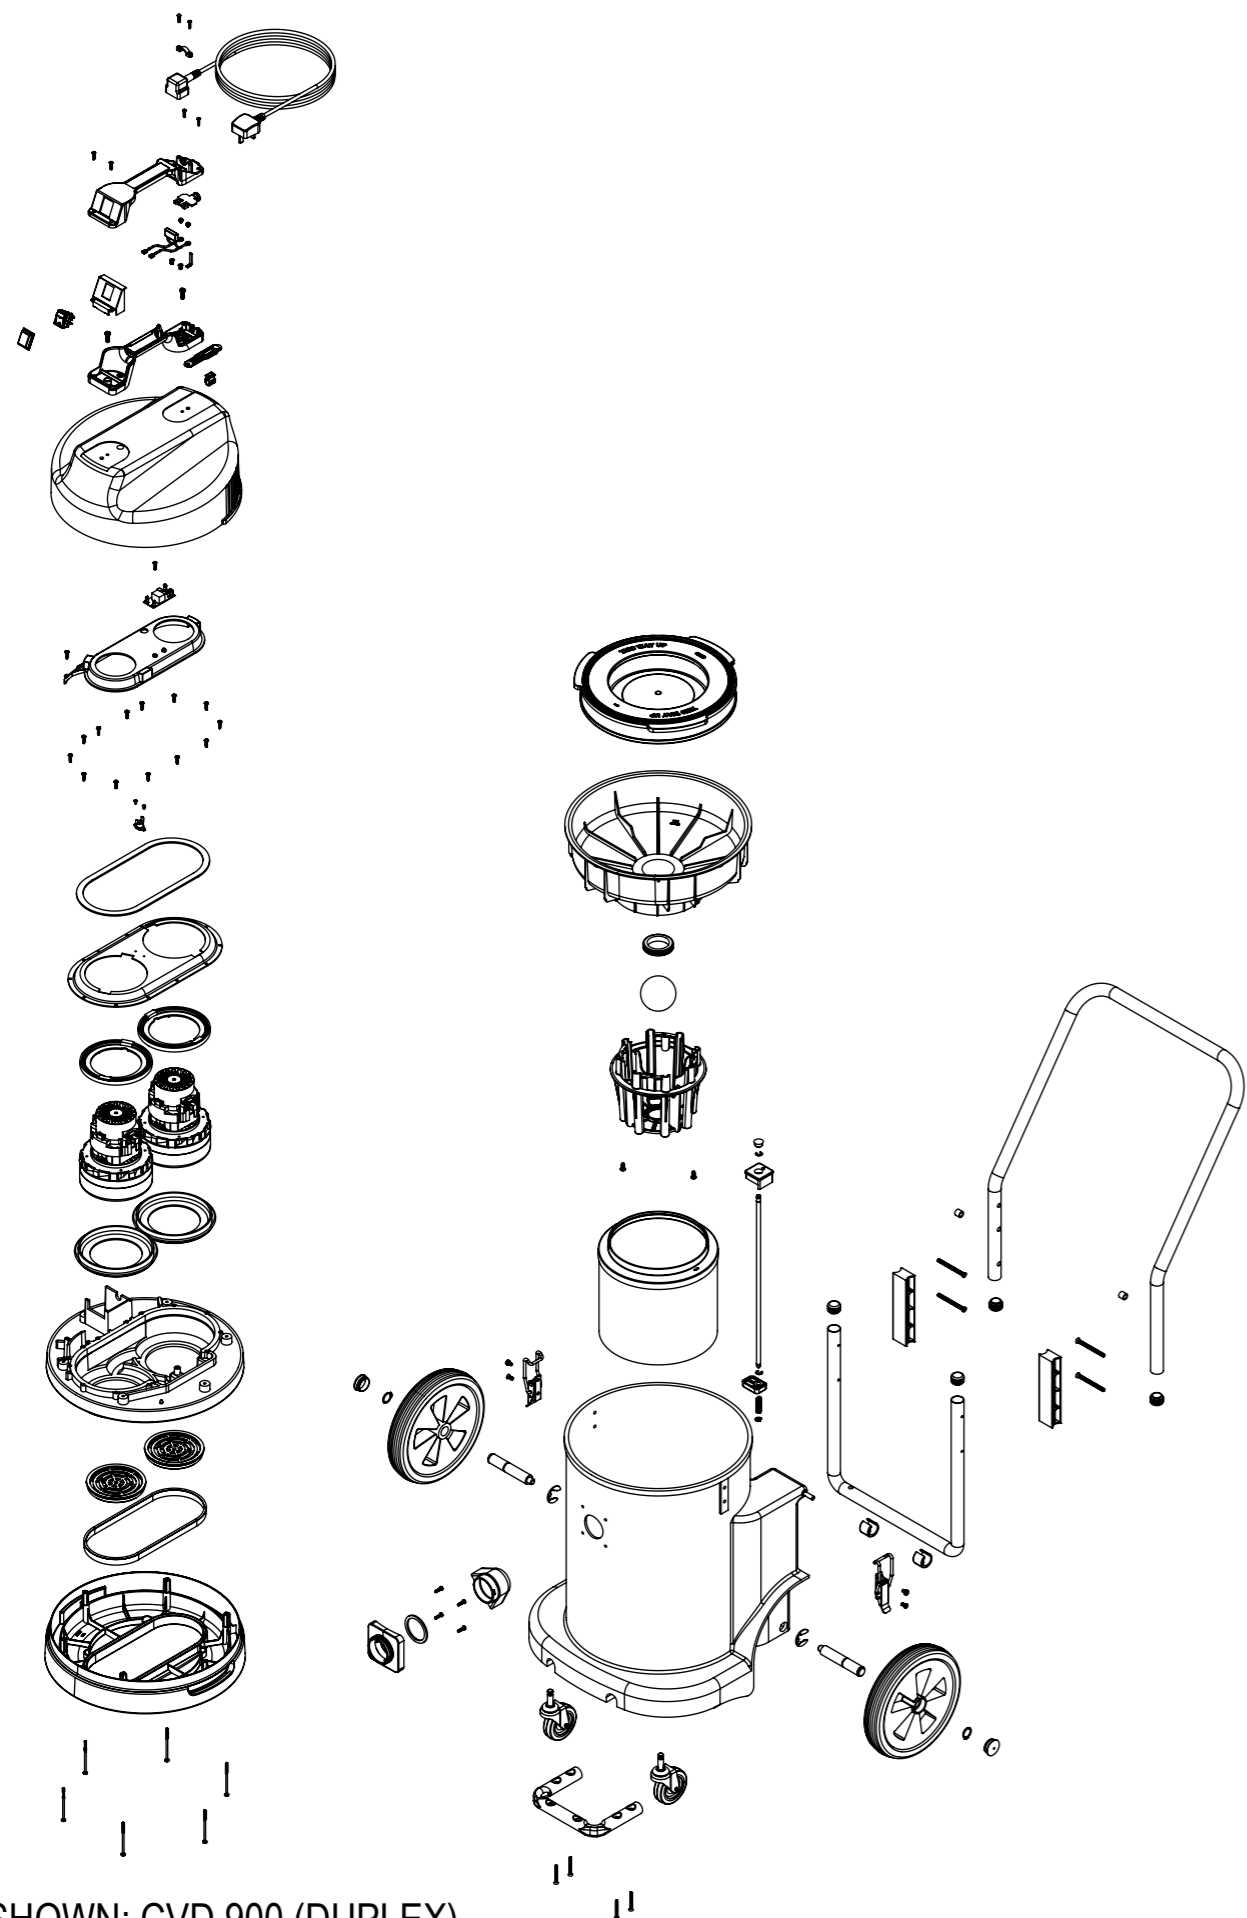

# Numatic International Spare Parts

Model No: CVD/S 900 EXPLODED DRAWING

NB: FOR WIRING SEE DRAWING: WD-0245(SIMPLEX) WD-0255(DUPLEX)

N/A  
DRAWING: DRW-14946 ISS:A02  
13/06/2014

MODEL SHOWN: CVD 900 (DUPLEX)

# Numatic International Spare Parts

Model No: CVD/S 900 EXPLODED DRAWING

POS.	ITEM NO.	DESCRIPTION	COMMENTS
A	588886	CVD (DUPLEX HEAD ASSEMBLY) (EURO)	DOES NOT CONTAIN POWER CORD (AVAILABLE SEPARATELY)
	588992	CVD (DUPLEX HEAD ASSEMBLY) (UK)	
	588885	CVS (SIMPLEX HEAD ASSEMBLY) (EURO)	
	588947	CVS (SIMPLEX HEAD ASSEMBLY) (UK)	
1	236009	10M CABLE (MOULDED UK PLUG & SOCKET 10A 2 CORE)	UK
	236013	10M CABLE (MOULDED EURO PLUG & SOCKET 10A 2 CORE)	EURO
2	220843	SWITCH (BLUE ROCKER SWITCH)	
3	227043	COVER	
4	220555	PCB (230V DELAY START MODULE)	CVD HEAD ONLY
5	205411	MOTOR (240V 2 STAGE D.1 BYPASS ACUSTEK MOTOR (BL21104)(MARKED 230V)	
6	202005	BOTTOM MOTOR GASKET	
7	301048	BOTTOM MOTOR HOUSING	
8	206010	FAN GUARD	
9	202138	GASKET SEAL	
10	237610	FILTER SPACER (ADAPTOR BOTTOM MOTOR HOUSING 14" WET)	
11	291094	SCREW (NO8 X 2.95 TX-PN-PLAST STAINLESS STEEL)	
	207124	CARTRIDGE FILTER	
B	207125	CARTRIDGE FILTER (H10)	
C	502988	FLOAT CAGE ASSEMBLY	
D	525097	900 DRUM ASSEMBLY	
12	206135	TOGGLE FASTENER	
13	270161	FLANGE NECK WITH BAYONET	
14	227811	WATER DEFLECTOR	
15	204060	WHEEL CASTOR (3 INCH CASTOR)	
16	207126	MESH FILTER	