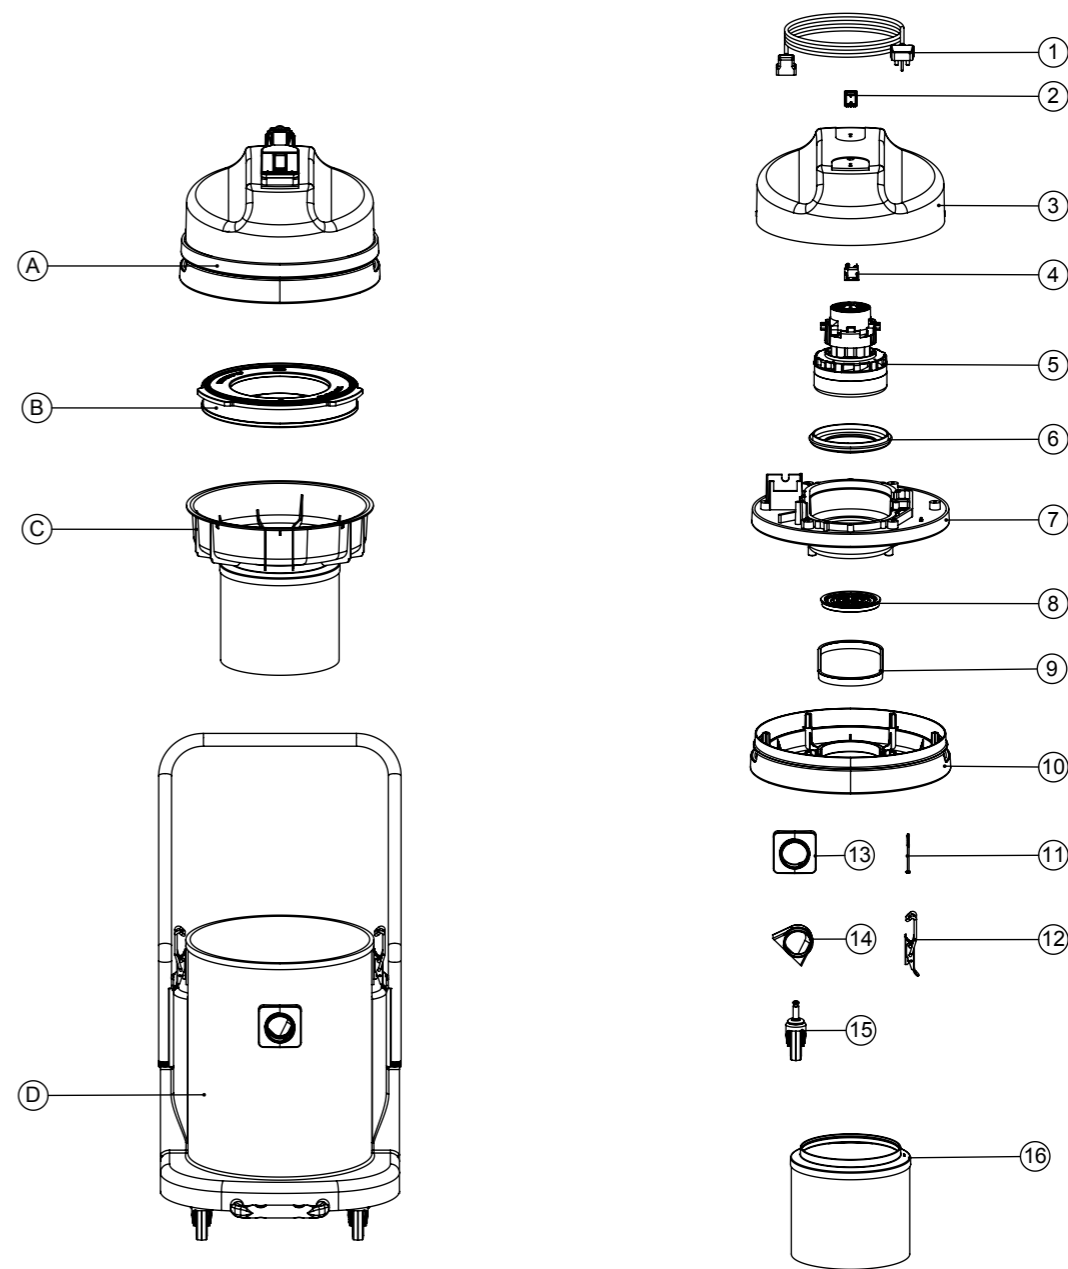

# Numatic International Spare Parts

Model No: CVD/S 900 EXPLODED DRAWING

NB: FOR WIRING SEE DRAWING: WD-0245(SIMPLEX) WD-0255(DUPLEX)

N/A  
DRAWING: DRW-14946 ISS:A02  
13/06/2014

MODEL SHOWN: CVD 900 (DUPLEX)

# Numatic International Spare Parts

Model No: CVD/S 900 EXPLODED DRAWING

POS.	ITEM NO.	DESCRIPTION	COMMENTS
A	588886	CVD (DUPLEX HEAD ASSEMBLY) (EURO)	DOES NOT CONTAIN POWER CORD (AVAILABLE SEPARATELY)
	588992	CVD (DUPLEX HEAD ASSEMBLY) (UK)	
	588885	CVS (SIMPLEX HEAD ASSEMBLY) (EURO)	
	588947	CVS (SIMPLEX HEAD ASSEMBLY) (UK)	
1	236009	10M CABLE (MOULDED UK PLUG & SOCKET 10A 2 CORE)	UK
	236013	10M CABLE (MOULDED EURO PLUG & SOCKET 10A 2 CORE)	EURO
2	220843	SWITCH (BLUE ROCKER SWITCH)	
3	227043	COVER	
4	220555	PCB (230V DELAY START MODULE)	CVD HEAD ONLY
5	205411	MOTOR (240V 2 STAGE D.1 BYPASS ACUSTEK MOTOR (BL21104)(MARKED 230V)	
6	202005	BOTTOM MOTOR GASKET	
7	301048	BOTTOM MOTOR HOUSING	
8	206010	FAN GUARD	
9	202138	GASKET SEAL	
10	237610	FILTER SPACER (ADAPTOR BOTTOM MOTOR HOUSING 14" WET)	
11	291094	SCREW (NO8 X 2.95 TX-PN-PLAST STAINLESS STEEL)	
	207124	CARTRIDGE FILTER	
B	207125	CARTRIDGE FILTER (H10)	
C	502988	FLOAT CAGE ASSEMBLY	
D	525097	900 DRUM ASSEMBLY	
12	206135	TOGGLE FASTENER	
13	270161	FLANGE NECK WITH BAYONET	
14	227811	WATER DEFLECTOR	
15	204060	WHEEL CASTOR (3 INCH CASTOR)	
16	207126	MESH FILTER	