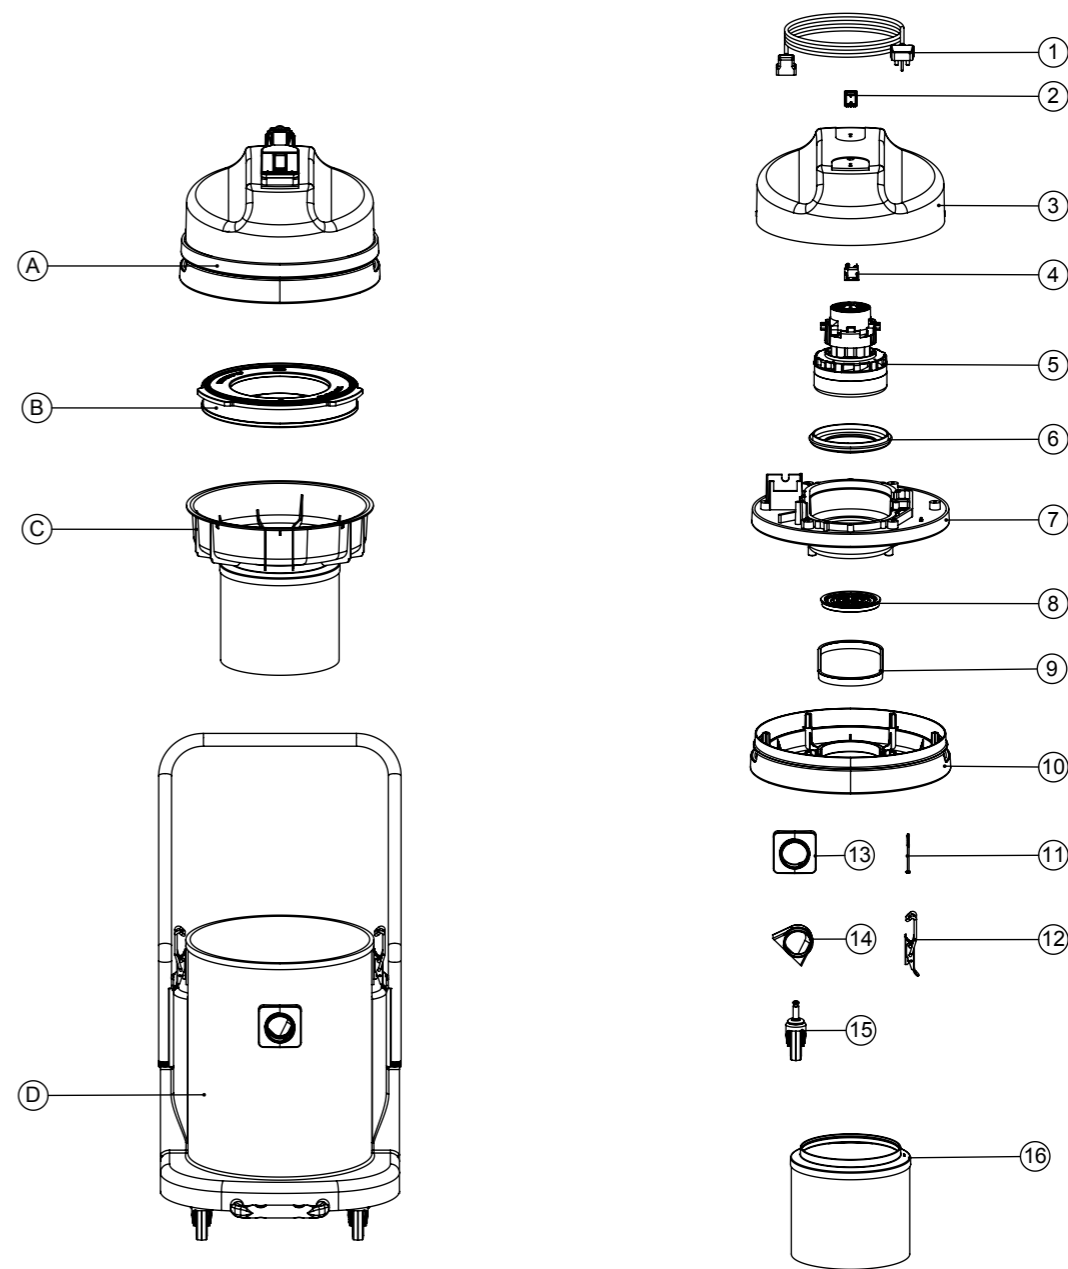

Numatic International Spare Parts

Model No: CVD/S 900 EXPLODED DRAWING

NB: FOR WIRING SEE DRAWING: WD-0245(SIMPLEX) WD-0255(DUPLEX)

N/A
DRAWING: DRW-14946 ISS:A02
13/06/2014

MODEL SHOWN: CVD 900 (DUPLEX)

Numatic International Spare Parts

Model No: CVD/S 900 EXPLODED DRAWING

POS.	ITEM NO.	DESCRIPTION	COMMENTS
A	588886	CVD (DUPLEX HEAD ASSEMBLY) (EURO)	DOES NOT CONTAIN POWER CORD (AVAILABLE SEPARATELY)
	588992	CVD (DUPLEX HEAD ASSEMBLY) (UK)	
	588885	CVS (SIMPLEX HEAD ASSEMBLY) (EURO)	
	588947	CVS (SIMPLEX HEAD ASSEMBLY) (UK)	
1	236009	10M CABLE (MOULDED UK PLUG & SOCKET 10A 2 CORE)	UK
	236013	10M CABLE (MOULDED EURO PLUG & SOCKET 10A 2 CORE)	EURO
2	220843	SWITCH (BLUE ROCKER SWITCH)	
3	227043	COVER	
4	220555	PCB (230V DELAY START MODULE)	CVD HEAD ONLY
5	205411	MOTOR (240V 2 STAGE D.1 BYPASS ACUSTEK MOTOR (BL21104)(MARKED 230V)	
6	202005	BOTTOM MOTOR GASKET	
7	301048	BOTTOM MOTOR HOUSING	
8	206010	FAN GUARD	
9	202138	GASKET SEAL	
10	237610	FILTER SPACER (ADAPTOR BOTTOM MOTOR HOUSING 14" WET)	
11	291094	SCREW (NO8 X 2.95 TX-PN-PLAST STAINLESS STEEL)	
	207124	CARTRIDGE FILTER	
B	207125	CARTRIDGE FILTER (H10)	
C	502988	FLOAT CAGE ASSEMBLY	
D	525097	900 DRUM ASSEMBLY	
12	206135	TOGGLE FASTENER	
13	206024	FLANGE NECK WITH BAYONET	
14	227811	WATER DEFLECTOR	
15	204060	WHEEL CASTOR (3 INCH CASTOR)	
16	207126	MESH FILTER	