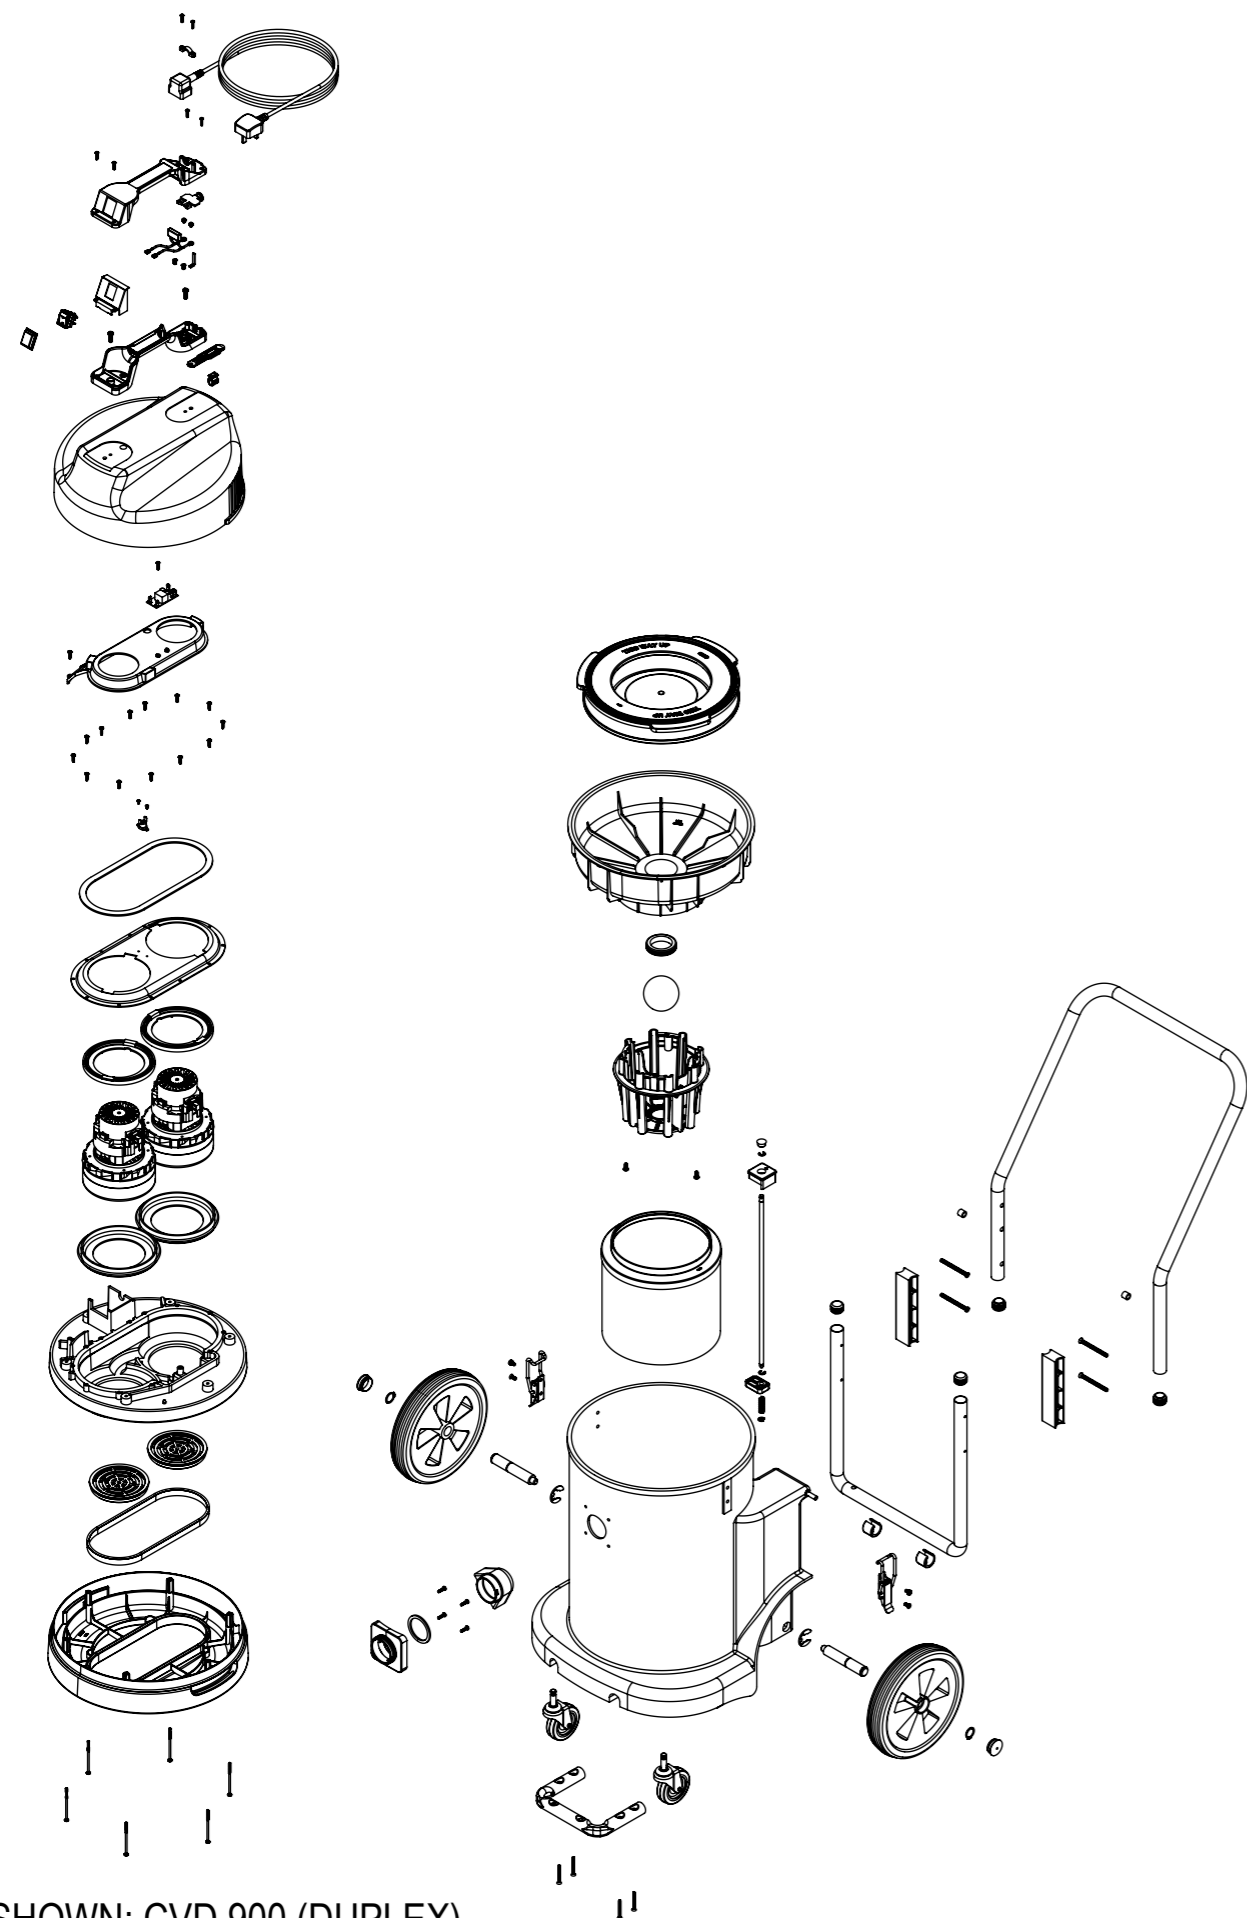

Numatic International Spare Parts

Model No: CVD/S 900 EXPLODED DRAWING

NB: FOR WIRING SEE DRAWING: WD-0245(SIMPLEX) WD-0255(DUPLEX)

N/A
DRAWING: DRW-14946 ISS:A02
13/06/2014

MODEL SHOWN: CVD 900 (DUPLEX)

Numatic International Spare Parts

Model No: CVD/S 900 EXPLODED DRAWING

POS.	ITEM NO.	DESCRIPTION	COMMENTS
A	588886	CVD (DUPLEX HEAD ASSEMBLY) (EURO)	DOES NOT CONTAIN POWER CORD (AVAILABLE SEPARATELY)
	588992	CVD (DUPLEX HEAD ASSEMBLY) (UK)	
	588885	CVS (SIMPLEX HEAD ASSEMBLY) (EURO)	
	588947	CVS (SIMPLEX HEAD ASSEMBLY) (UK)	
1	236009	10M CABLE (MOULDED UK PLUG & SOCKET 10A 2 CORE)	UK
	236013	10M CABLE (MOULDED EURO PLUG & SOCKET 10A 2 CORE)	EURO
2	220843	SWITCH (BLUE ROCKER SWITCH)	
3	227043	COVER	
4	220555	PCB (230V DELAY START MODULE)	CVD HEAD ONLY
5	205411	MOTOR (240V 2 STAGE D.1 BYPASS ACUSTEK MOTOR (BL21104)(MARKED 230V)	
6	202005	BOTTOM MOTOR GASKET	
7	301048	BOTTOM MOTOR HOUSING	
8	206010	FAN GUARD	
9	202138	GASKET SEAL	
10	237610	FILTER SPACER (ADAPTOR BOTTOM MOTOR HOUSING 14" WET)	
11	291094	SCREW (NO8 X 2.95 TX-PN-PLAST STAINLESS STEEL)	
	207124	CARTRIDGE FILTER	
B	207125	CARTRIDGE FILTER (H10)	
C	502988	FLOAT CAGE ASSEMBLY	
D	525097	900 DRUM ASSEMBLY	
12	206135	TOGGLE FASTENER	
13	206024	FLANGE NECK WITH BAYONET	
14	227811	WATER DEFLECTOR	
15	204060	WHEEL CASTOR (3 INCH CASTOR)	
16	207126	MESH FILTER	