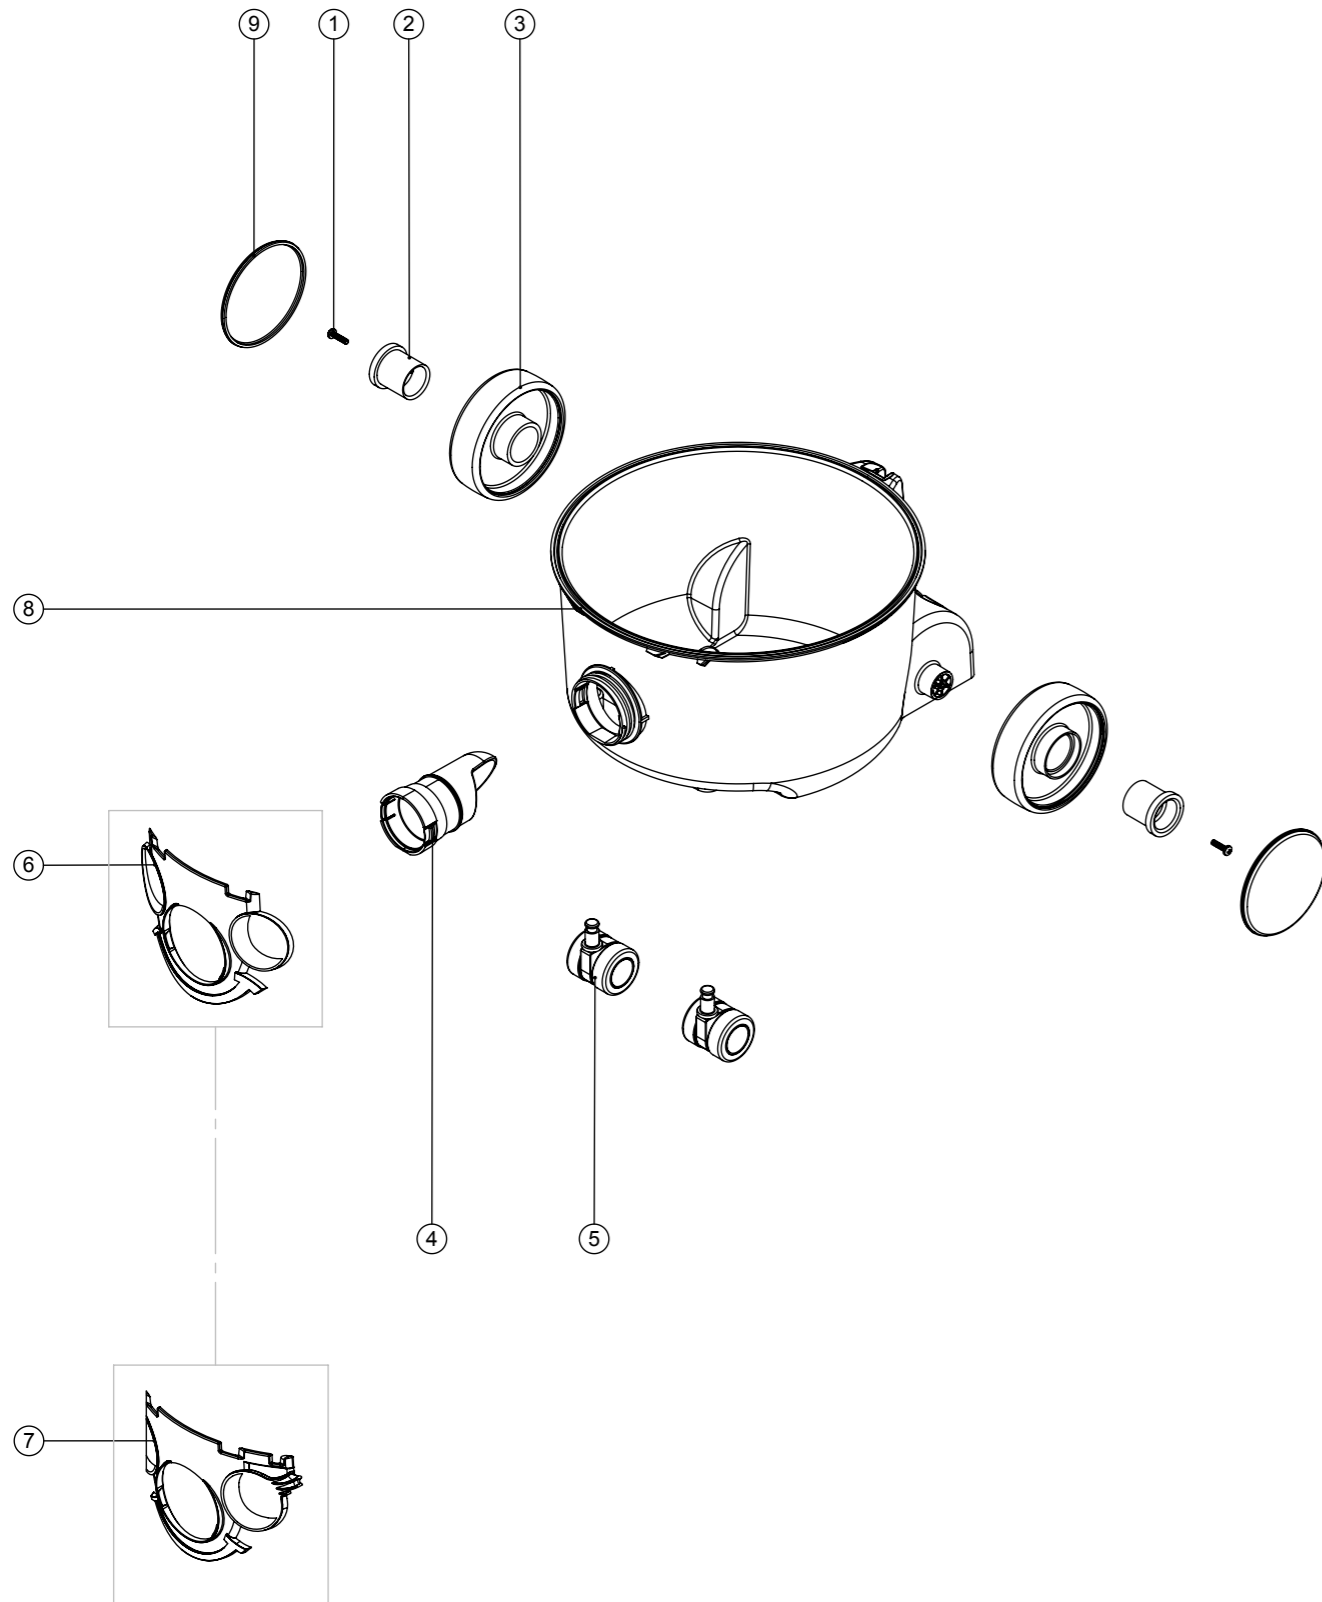

Numatic International Spare Parts

Model No: HEAD STYLE 13 EXPLODED DRAWING

NB: FOR WIRING SEE DRAWING: DRW-21326

Internal Code: -
MS5 DRAWING: DRW-21268 ISS:A16

Numatic International Spare Parts

Model No: HEAD STYLE 13 EXPLODED DRAWING

Numatic International Spare Parts

Model No: DRUM STYLE 8 - 11 INCH PLASTIC

-
DRAWING: DRW-19489 ISS:A04
08/05/2017

Numatic International Spare Parts

Model No: DRUM STYLE 8 - 11 INCH PLASTIC

ITEM:	PART No:	Description	QTY.	COMMENTS:
1	219105	No8 X 5/8 INCH LONG POZI PAN PLASTITE SCREW	2	
2	227868	WHEEL HUB FOR 2 SHOT WHEEL	2	
3	227640	2 SHOT WHEEL ASSEMBLY	2	
4	237119	FRONT FIT BAG CONNECTOR	1	
5	204000	40MM PU-TYRED BLACK TWIN WHEEL CASTOR	2	
6	901538	11" HENRY FACE - PRINTED	1	
7	901547	11" HETTY FACE - PRINTED	1	
8	901568	CONTAINER-DUST RECEPTACLE	1	
9	227687	RED TRIM	2	