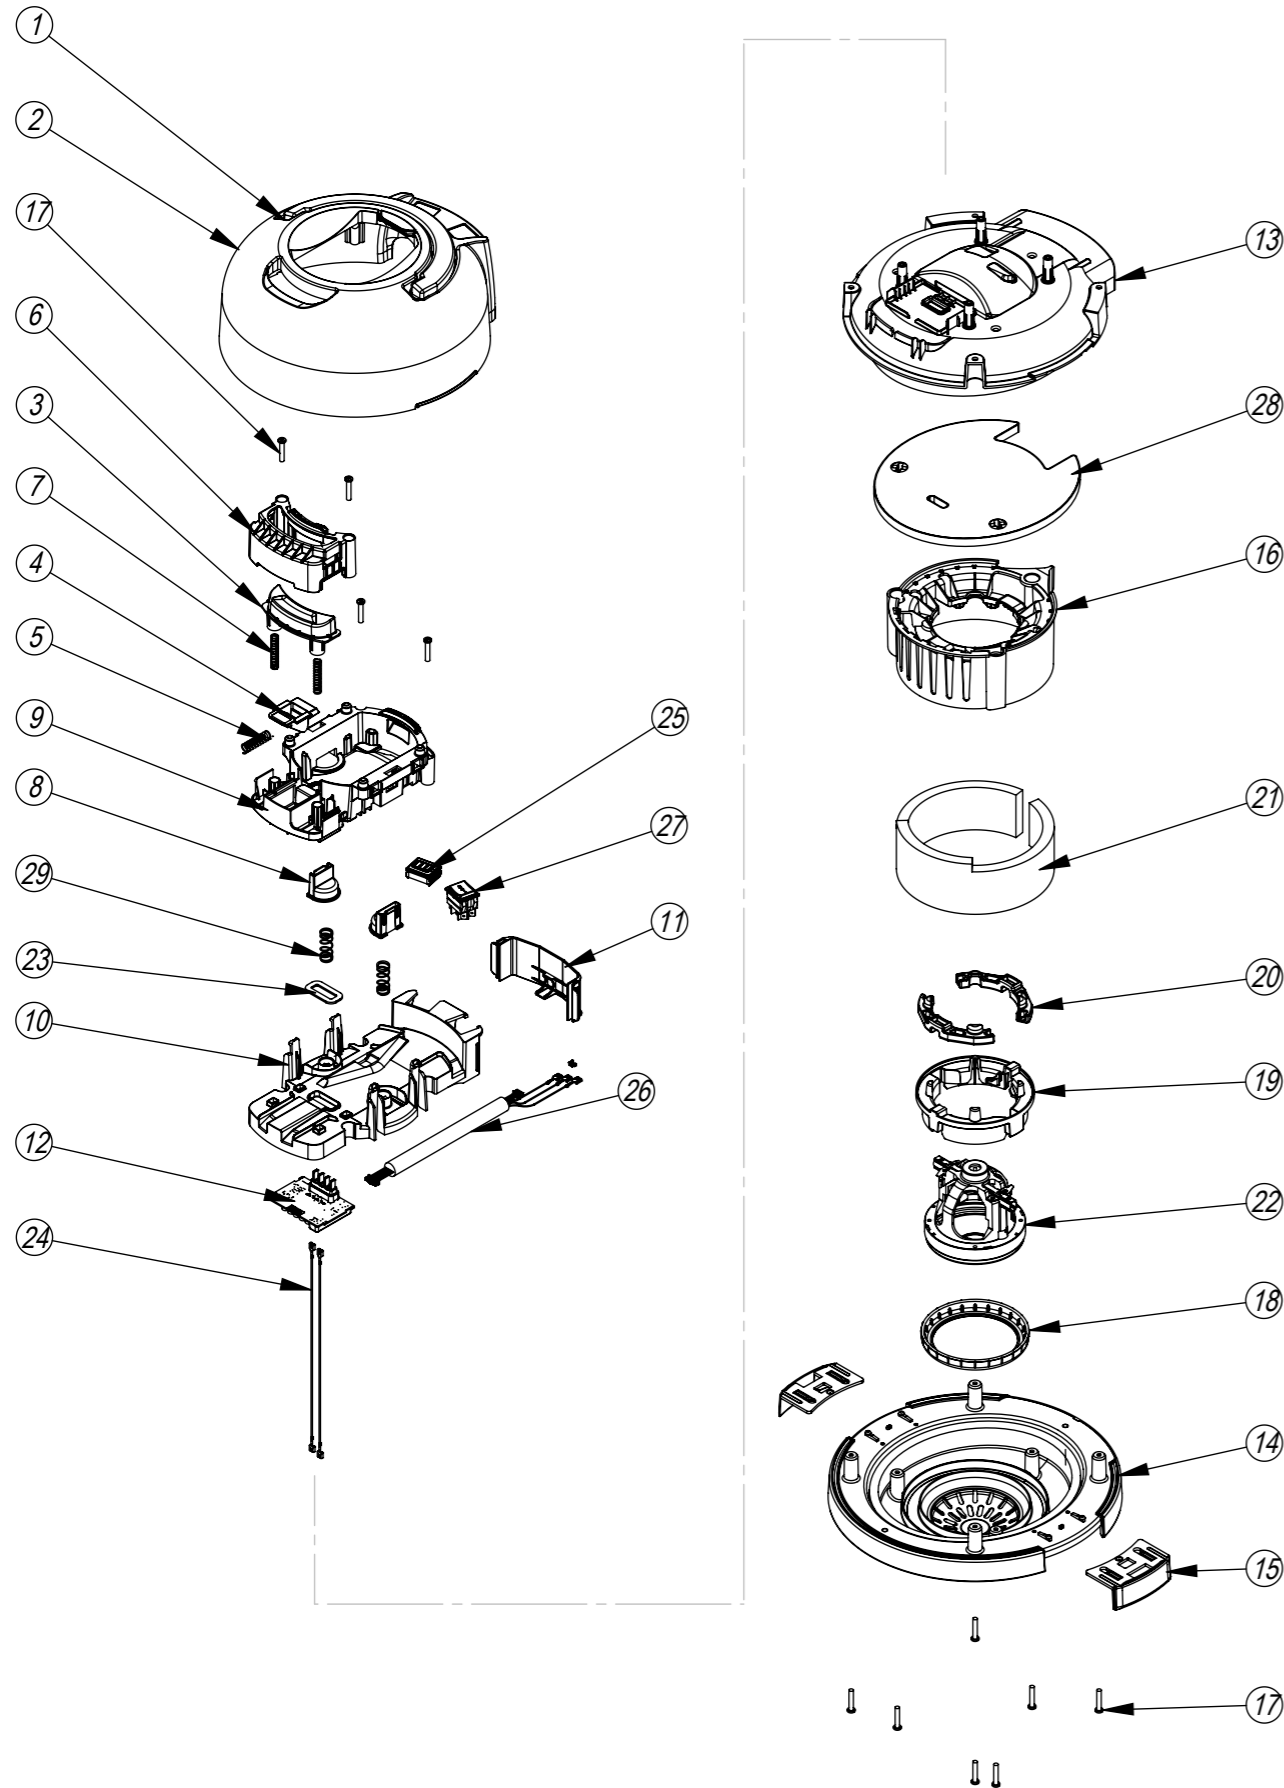

Numatic International Spare Parts

Model No: HEAD STYLE 13 EXPLODED DRAWING

NB: FOR WIRING SEE DRAWING: DRW-21326

Internal Code: -
MS5 DRAWING: DRW-21268 ISS:A16

Numatic International Spare Parts

Model No: HEAD STYLE 13 EXPLODED DRAWING

POS.	ITEM NO.	DRAWING NO.	DESCRIPTION	QTY.
1	227120	DRW-10900	HANDLE - HVR/HET/NRV	1
2	903200	DRW-21216	COVER-CORDLESS	1
3	903201	DRW-21208	LATCH - RELEASE - BUTTON	1
4	903203	DRW-21207	LATCH - SLIDING	1
5	216465	DRW-11945	11MM COIL SPRING	1
6	903202	DRW-21204	LATCH - HOUSING - UPPER	1
7	219732	N/A	COMPRESSION SPRING	2
8	903210	DRW-21220	BATTERY-EJECTOR	2
9	903204	DRW-21194	MODULE - BATTERY	1
10	903205	DRW-21234	MODULE - ELECTRICAL	1
11	901591	DRW-19740	COVER-MODULE-ELECTRICAL	1
12	903178	DRW-21900	CONTROL - PCB	1
13	903211	DRW-21189	MOTOR-HOUSING-UPPER	1
14	903214	DRW-21187	HOUSING-MOTOR-LOWER	1
15	901608	DRW-19742	CATCH-SLIDING	2
16	901613	DRW-19941	CLAMP-MOTOR-LOWER	1
17	291082	DOC-13239	#8 SCREW 1"L T20 PAN HEAD P/L THREAD FORMING	11
18	903213	DRW-21221	GASKET - MOTOR	1
19	903212	DRW-21206	MOTOR-CAP	1
20	901614	DRW-19950	MOUNT-MOTOR	2
21	901616	DRW-19956	WRAP-ACOUSTIC	1
22	902326	DOC-24465	36V DC 1 STAGE DIRECT AIR FLOW LAMB MOTOR (DL1-36300T) (064500041)	1
23	905074	DRW-21809	GASKET-MODULE-ELECTRONICS	1
24	902426	DRW-21329	LINK WIRE.BLACK.150.2M5.FASTON.FASTON	2
25	903030	DRW-21659	LED BATTERY LIFE INDICATOR WITH PCB	1
26	902327	DRW-22026	LOOM ASSEMBLY.7CRT	1
27	903963	DRW-23219	SWITCH.DPDT.RKR.HV	1
28	903865	DRW-22644	ACOUSTIC BARRIER	1
29	904784	DOC-25893	COMPRESSION SPRING C5510990	2