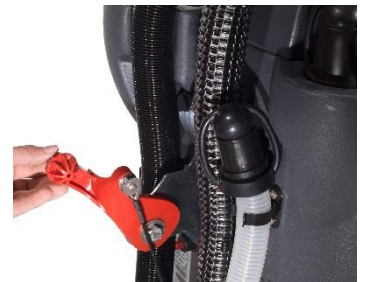

Edco

Exclusive Australian Distributors of

Numatic

TGB4055 Walk Behind Battery Scrubber

The TGB4055 is one size up from the TGB4045 containing all the advanced TwinTec 24V features but with a 20% increased cleaning path

- 1 Year Warranty
- 40L Polyform tanks
- 55cm Scrub width
- Red touch easy to use controls
- Fully sealed gel batteries with built-in charger
- Simple clear hour / battery indicator
- Heavy duty TwinFlo wet pick-up system – exceptional wet pick-up
- Fully adjustable handle for the perfect working position
- Chemical resistant Structofoam tilting deck brush for easy pad/brush change
- Flexifill system for easy emptying and filling

Structofoam tilting brush deck

Easy brush change

Simple operator controls

Edco

Proudly cleaning Australia since 1941

1800 BUY MOP | 1800 289 667

orders@edmondson.net.au
edco.net.au

TGB4055 Walk Behind Battery Scrubber