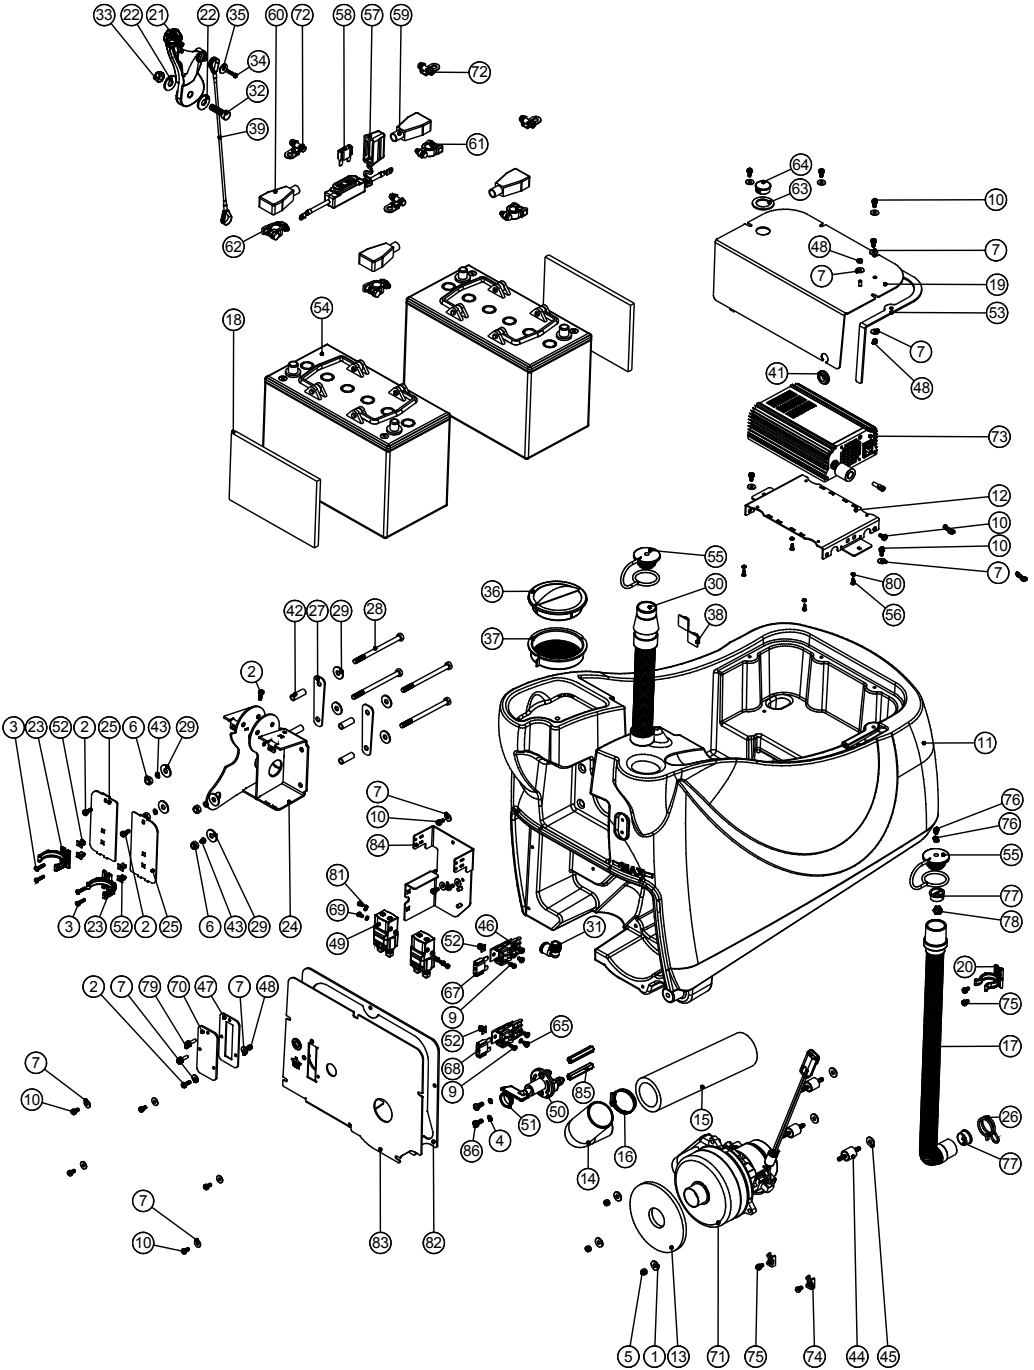

Numatic International Spare Parts

Model No: TGB4045/4055 EXPLODED VIEW: TOP TANK

Internal Code: 908096
 DRAWING: DRW-22926 ISS:A08
 PRO 08/02/2018

NB: FOR WIRING SEE DRAWING: N/A

Numatic International Spare Parts

Model No: TGB4045/4055 EXPLODED VIEW: TOP TANK

ITEM:	PART No:	DESCRIPTION	COMMENTS:	QTY
1	903157	TTB.4055 TOP TANK MOULDING (GRAPHITE GREY)		1
2	206209	A.B.A HOSE CLIP		1
3	237381	INTEGRATED CHASSIS SEPARATOR		1
4	392200	FILTER GASKET RING		1
5	237090	SEPARATOR FLOAT MOULDING (MK 2)		1
6	237526	38MM RED DRAIN HOSE CONNECTOR		1
7	237018	38MM DRAIN HOSE CONNECTOR		1
8	902919	CLIP MOULDING (RED)		2
9	219852	NO6 X 1/2 LONG POZI PAN STAINLESS STEEL SELF TAP SCREW		4
10	219569	NO8.1/2 INCH. LG.POZI-PAN.SCREW.STAINLESS STEEL.PLASTITE		4
11	219310	RUBBER WASHER		2
12	206315	TUBE END PLUG		3
13	206265	TT/B 345 BARREL FILTER		1
14	206116	BLACK NUT		2
15	208591	NEW SEPARATOR GASKET		1
16	280019	35MM X 690MM LONG 3:1 STRETCH HOSE (SHORT & LONG CUFF)		1
17	213058	VAC HOSE 650MM X Ø38MM		1
18	237718	HOSE GUIDE		1
19	237382	ACETAL HOSE CLIP MOULDING		1
20	901548	35MM X 250MM STRETCH HOSE (3:1) C/W ADJUSTABLE CUFF + CAP		1
20a	900903	HOSE CLOSURE REPLACEMENT KIT (35MM-38MM STRETCH HOSE)	SPARE ITEM	1
21	906070	MESHLESS FILTER BASKET		1
22	291135	M5 X 10MM LONG STAINLESS STEEL POZI PAN SEMS SCREW		2

Numatic International Spare Parts

Model No: TGB4045/4055 EXPLODED VIEW: BOTTOM TANK

NB: FOR WIRING SEE DRAWINGS:
230V : DRW-22704
120V : DRW-23196

910874
 DRAWING: DRW-22919 ISS:A24
 03/07/2019

Numatic International Spare Parts