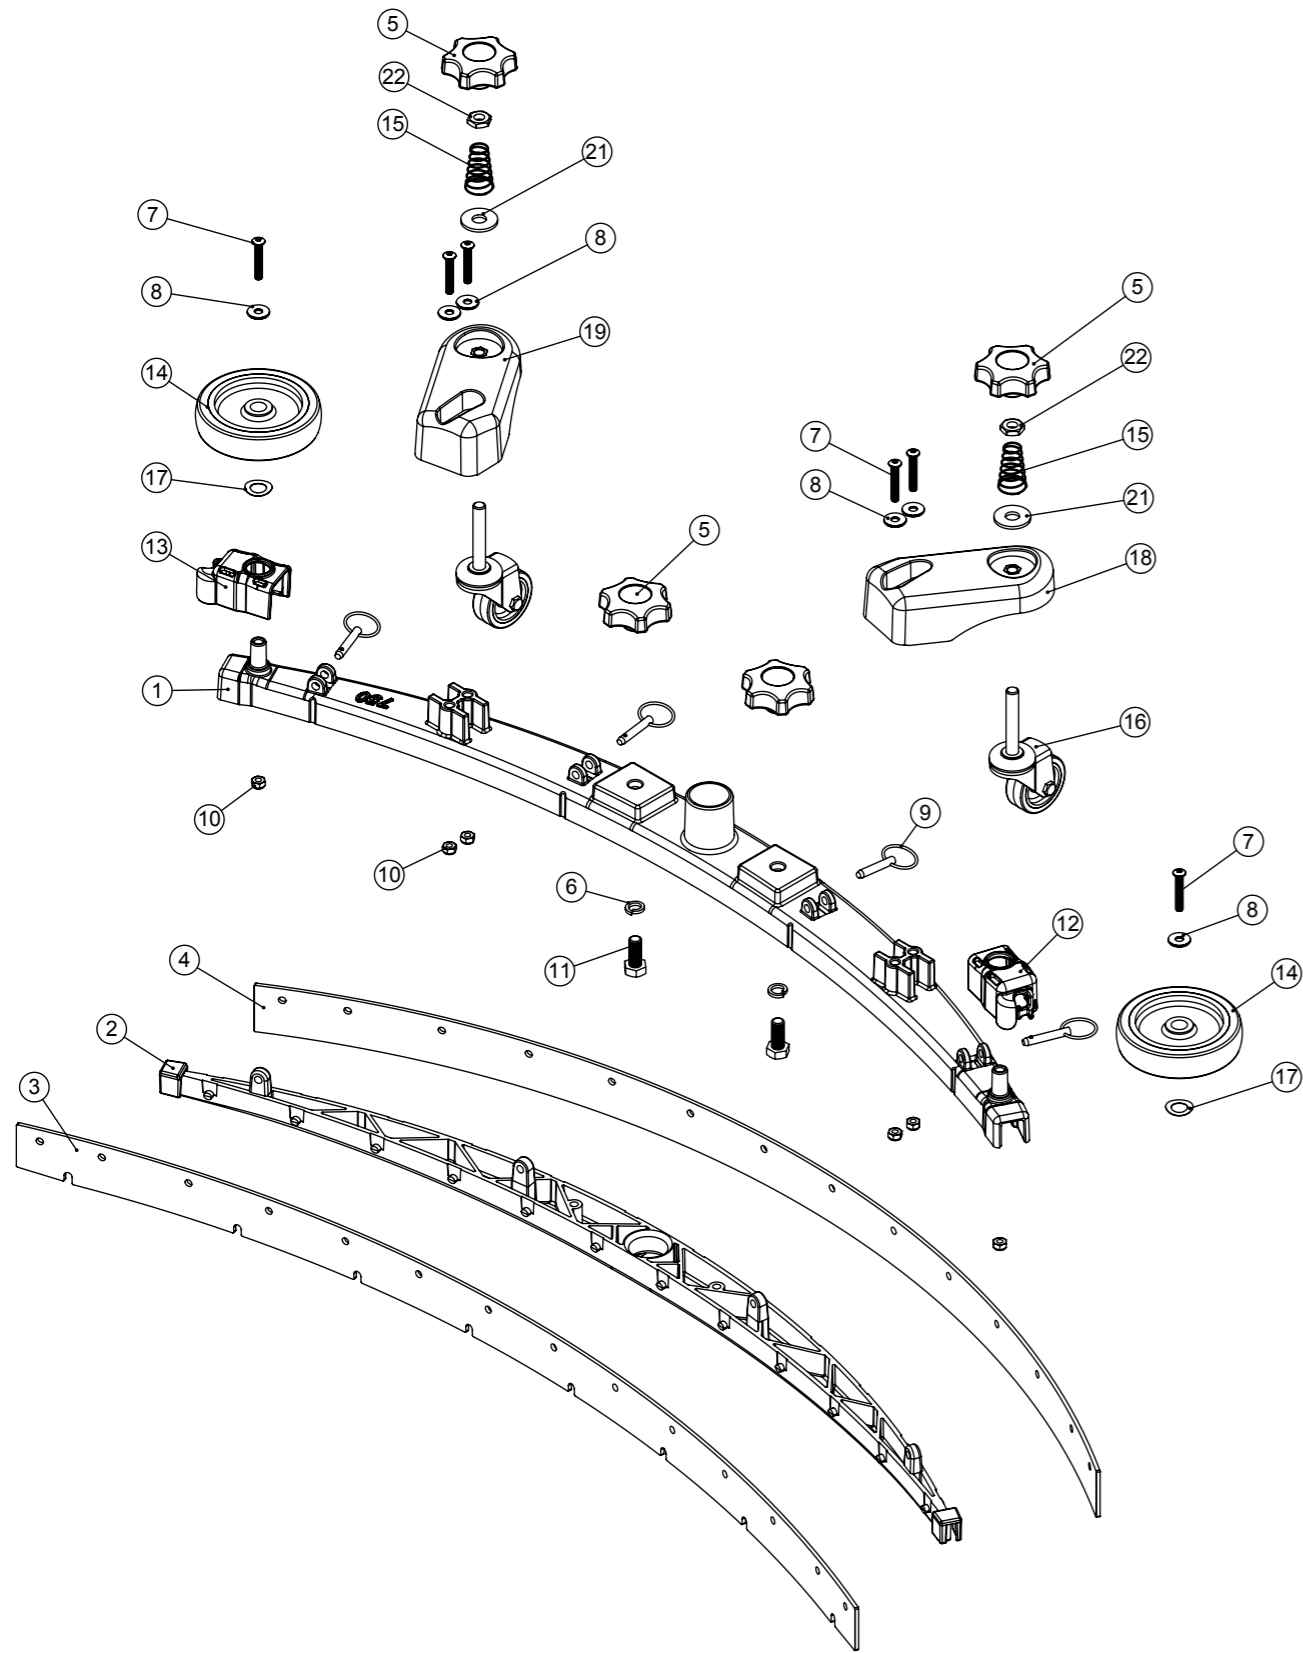

Numatic International Spare Parts

Model No: 750 TWINTEC ALUMINIUM FLOOR TOOL (38MM HOSE)

NB: FOR WIRING SEE DRAWING: N/A

Internal Code: 606297 577947 599441 900480
DRAWING: DRW-18076 ISS:A09
PRO 29/04/2019

Numatic International Spare Parts

Model No: 750 TWINTEC ALUMINIUM FLOOR TOOL (38MM HOSE)

ITEM:	PART No:	DESCRIPTION	QTY.
1	208637	(750MM SCRUB WIDTH) ALUMINIUM SQUEEGEE CASTING (38MM HOSE FITTING)	1
2	237624	(750MM SCRUB WIDTH) BLADE HOLDER MOULDING (SLOPING PROFILE) (32MM & 38MM HOSE FITTING)	1
3 & 4	900519	SERILOR GREEN 750MM SQUEEGEE BLADE SET (FRONT AND REAR)	1
5	208354	M10 LOBE KNOB	4
6	219899	M10 SINGLE COIL STAINLESS STEEL WASHER	2
7	219933	M6 X 35MM SOCKET BUTTON HEAD BOLT STAINLESS STEEL	6
8	219647	M6 FORM G STAINLESS STEEL WASHER	6
9	206953	DETENT PINS	4
10	219642	M6 STAINLESS STEEL NYLON INSERT NUT	6
11	219909	M10 X 25MM LONG HEXAGONAL STAINLESS STEEL SCREW	2
12	237322	RIGHT HAND FLOOR TOOL CLIP MOULDING	1
13	237323	LEFT HAND FLOOR TOOL CLIP MOULDING	1
14	208796	4 INCH WHEEL	2
15	229175	CONICAL SPRING	2
16	907759	50MM DIAMETER GREY TPR TYRED SWIVEL CASTOR C/W M10 X 60 SWAGED STEM.	2
17	219891	13MM WAVEY WASHER	2
18	906860	ADJUSTABLE FLOOR TOOL CASTOR PLASTIC PLATE LEFT	1
19	906859	ADJUSTABLE FLOOR TOOL CASTOR PLASTIC PLATE RIGHT	1
20	219903	M10 FORM A STAINLESS STEEL WASHER	2
21	291124	M10 PENNY WASHER STAINLESS STEEL	2
22	219951	A4 (STAINLESS STEEL) M10 HEX LOCK NUT (HALF NUT)	2