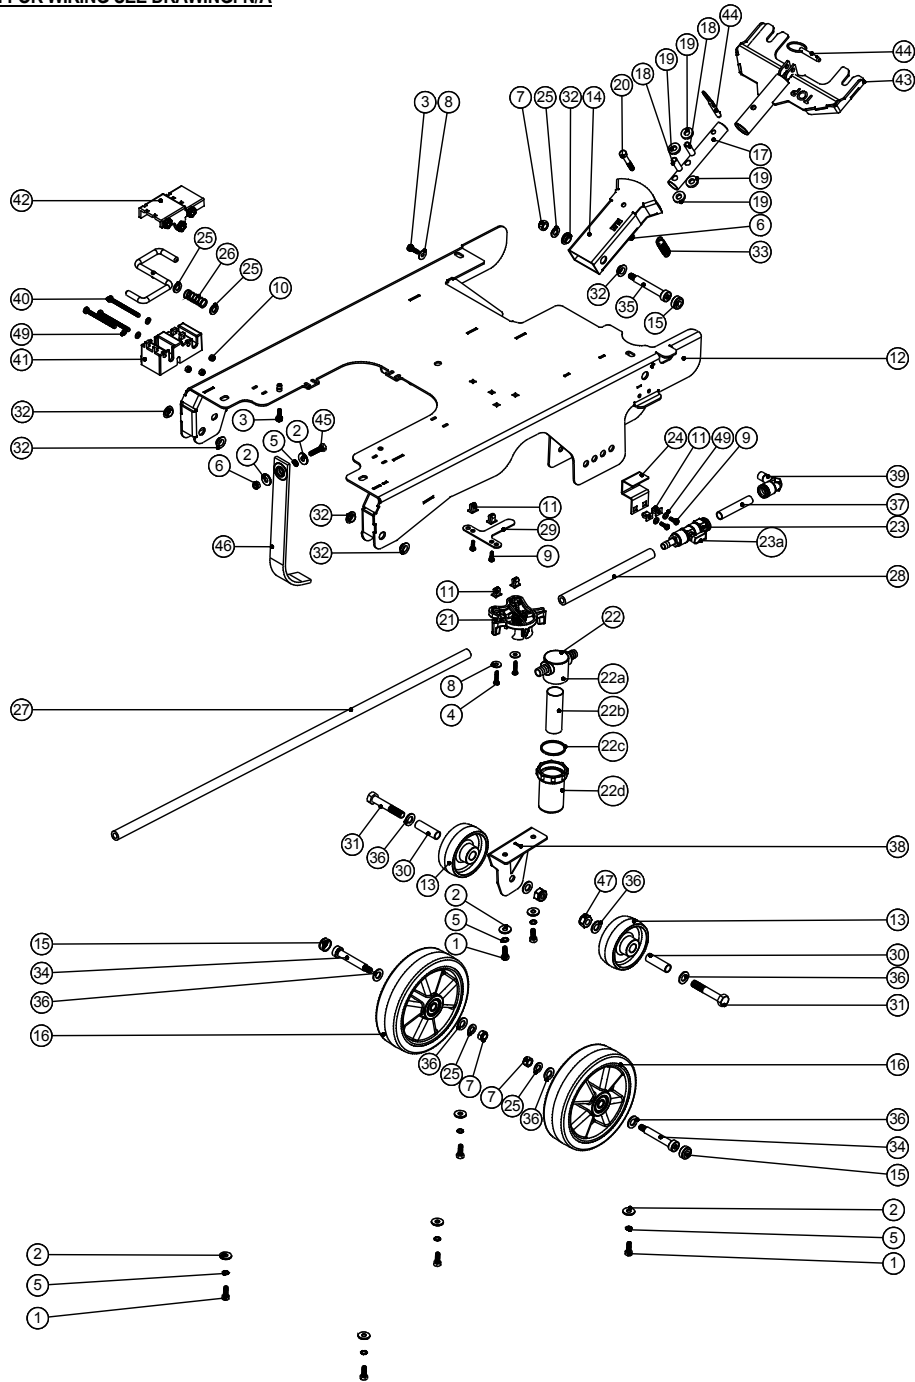

Numatic International Spare Parts

Model No: TGB4045/4055 EXPLODED VIEW: CHASSIS

NB: FOR WIRING SEE DRAWING: N/A

910871
DRAWING: DRW-22935 ISS:A08
03/07/2019

Numatic International Spare Parts

Model No: TGB4045/4055 EXPLODED VIEW: CHASSIS

ITEM:	PART No:	DESCRIPTION	COMMENTS:	QTY
1	219719	M6 X 16MM LONG HEXAGONAL STAINLESS STEEL HEAD BOLT		7
2	219647	M6 FORM G STAINLESS STEEL WASHER		9
3	291132	M5 X 16MM LONG STAINLESS STEEL POZI PAN SEMS SCREW		2
4	219568	NO8.3/4 INCH LG.POZI-PAN.SCREW.STAINLESS STEEL.PLASTITE		2
5	902353	M6 EXTERNAL SHAKEPROOF WASHER STAINLESS STEEL		8
6	219642	M6 STAINLESS STEEL NYLON INSERT NUT		2
7	219639	M8 STAINLESS STEEL NYLON INSERT NUT		3
8	219644	M5 FORM G STAINLESS STEEL WASHER		3
9	219569	NO8 X 1/2 INCH LONG POZI PAN STAINLESS STEEL PLASTITE SCREW		4
10	219633	M5 STAINLESS STEEL NYLON INSERT NUT		3
11	900986	NYLON GROMMET NUT (PLASTIC INSERT TO SUIT No 8 PLASTITE SCREW)		6
12	903559	TGB/4045/4055 CHASSIS WELD ASSY (12SWG M/S) PAINT SILVER		1
13	206713	80MM DIAMETER WHITE WHEEL		2
14	304359	TT/TTB/4045/4055 SQUEEGEE MOUNT WELD ASSEMBLY		1
15	237632	SHOULDER BOLT COVER		3
16	N/A	160mm WHEEL WITH POLYURETHENE TYRE		2
17	304356	FLOOR TOOL PIVOT TUBE		1
18	206954	SPIRO SPACER		2
19	206964	SLIDE NYLON SPACER		4
20	291125	M6 X 40 LONG HEX BOLT STAINLESS STEEL		1
21	901006	FILTER MOUNTING BRACKET		1
22	208888	EXTENDED STRAINER		1
22a	208827	STRAINER BLACK TOP	SPARE PART	1
22b	208889	EXTENDED STRAINER 50 MESH SCREEN	SPARE PART	1
22c	208830	STRAINER GASKET	SPARE PART	1
22d	208890	EXTENDED STRAINER CLEAR BOWL	SPARE PART	1
23	901542	12MM PUSH FIT TO 10MM HOSE TAIL BALL VALVE ASSEMBLY		1
23a	901544	TAP HANDLE C/W COVER AND M3X6MM SCREW (SPARE ITEM)	SPARE PART	1
24	392314	10MM TAP BRACKET		1
25	219578	M8 FORM A STAINLESS STEEL WASHER		5
26	208578	DECK LOCK SPRING		1
27	391453	SILICON TUBE 750MM LONG X 8MM I/D X 3.2MM WALL SECTION		1
28	391452	SILICON TUBE 8MM I/D X 3.2MM WALL SECTION (CUT 190MM)		1
29	321902	SILENCER CLAMP		1
30	391440	1/2 INCH X 18G X 41MM LONG STAINLESS STEEL SPACER TUBE		2
31	219894	M10 X 60MM LONG HEXAGONAL STAINLESS STEEL BOLT		2
32	208312	IGUS BEARING (GFM 101205)		6
33	208619	FLOOR TOOL SPRING		1
34	291057	M8 X 10 X 55MM LONG HEX SOCKET SHOULDER BOLT		2
35	208574	M8 X 10 X 60MM LONG HEX SOCKET SHOULDER BOLT		1
36	219903	M10 FORM A STAINLESS STEEL WASHER		8
37	901553	NYLON TUBE 12MM OD X 10MM ID (65MM)		1
38	903611	TGB TRANSPORT WHEEL BRACKET WELD ASSEMBLY PAINT SILVER		1
39	901545	ELBOW ANGLE CONNECTOR 12MM PUSH IN TO 12MM STEM		1
40	901558	M5 X 60MM STAINLESS STEEL POZI PAN MACHINE SCREW		3
41	901280	LATCH BLOCK BOTTOM MOULDING		1
42	901279	LATCH BLOCK TOP MOULDING		1
43	304466	FLOOR TOOL BRACKET ASSEMBLY (TT/TTB4045/4055)		1
44	206953	DETENT PINS		2
45	219925	M6 x 25MM LONG STAINLESS STEEL HEX SCREW		1
46	903683	ANTI-STATIC STRAP (CUT TO LENGHT: 270MM LONG)		1
47	219897	M10 STAINLESS STEEL NYLON INSERT NUT		2
48	904440	DECK LATCH BAR		1
49	219355	M5 FORM A STAINLESS STEEL WASHER		5