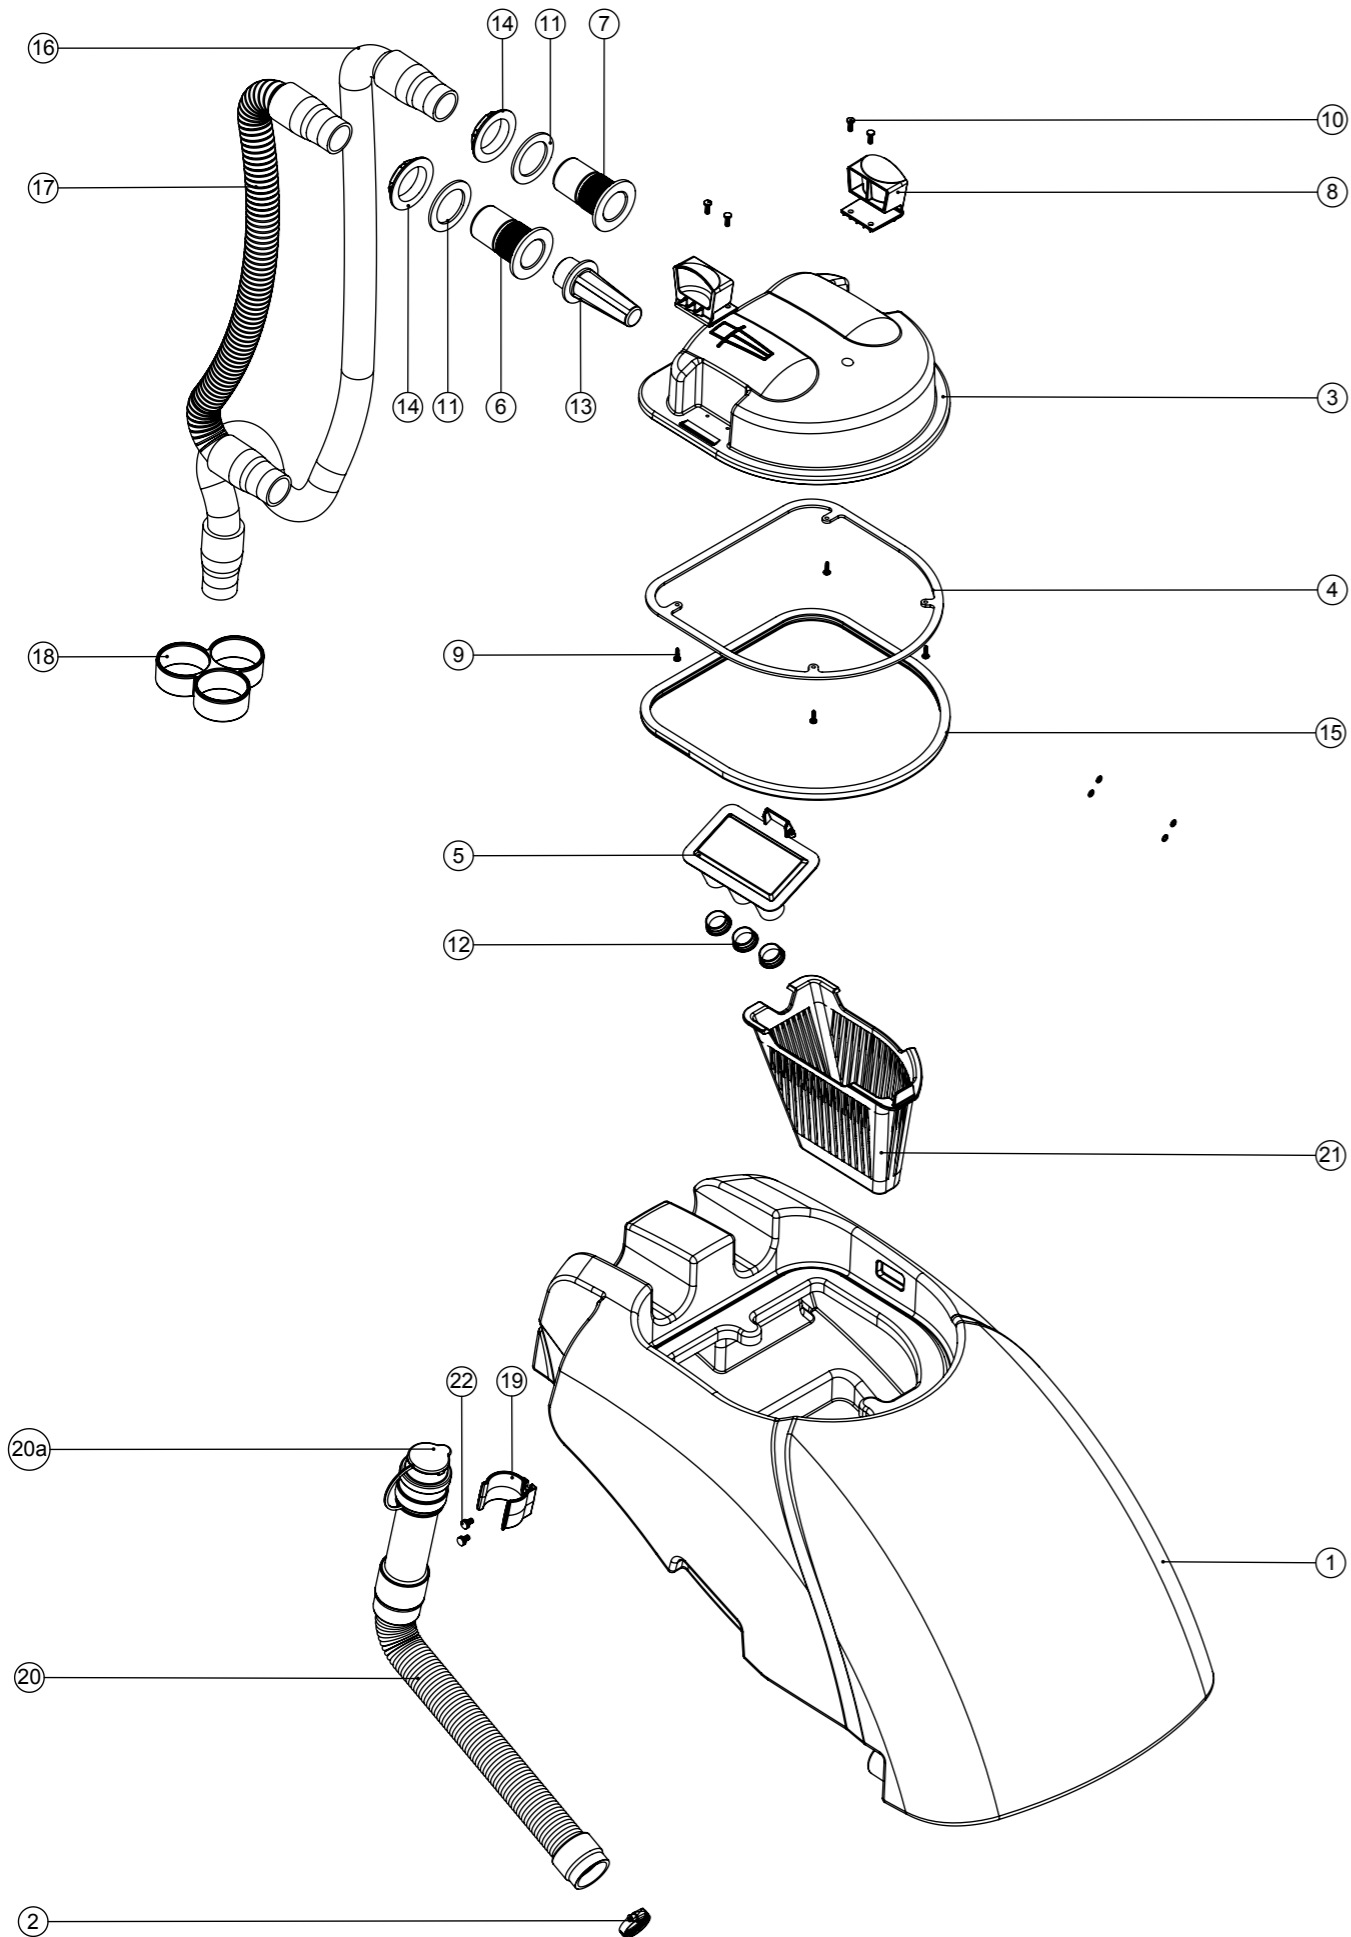

Numatic International Spare Parts

Model No: TGB4045/4055 EXPLODED VIEW: TOP TANK

Internal Code: 908096
 DRAWING: DRW-22926 ISS:A08
 PRO 08/02/2018

NB: FOR WIRING SEE DRAWING: N/A

Numatic International Spare Parts

Model No: TGB4045/4055 EXPLODED VIEW: TOP TANK

ITEM:	PART No:	DESCRIPTION	COMMENTS:	QTY
1	903157	TTB.4055 TOP TANK MOULDING (GRAPHITE GREY)		1
2	206209	A.B.A HOSE CLIP		1
3	237381	INTEGRATED CHASSIS SEPARATOR		1
4	392200	FILTER GASKET RING		1
5	237090	SEPARATOR FLOAT MOULDING (MK 2)		1
6	237526	38MM RED DRAIN HOSE CONNECTOR		1
7	237018	38MM DRAIN HOSE CONNECTOR		1
8	902919	CLIP MOULDING (RED)		2
9	219852	NO6 X 1/2 LONG POZI PAN STAINLESS STEEL SELF TAP SCREW		4
10	219569	NO8.1/2 INCH. LG.POZI-PAN.SCREW.STAINLESS STEEL.PLASTITE		4
11	219310	RUBBER WASHER		2
12	206315	TUBE END PLUG		3
13	206265	TT/B 345 BARREL FILTER		1
14	206116	BLACK NUT		2
15	208591	NEW SEPARATOR GASKET		1
16	280019	35MM X 690MM LONG 3:1 STRETCH HOSE (SHORT & LONG CUFF)		1
17	213058	VAC HOSE 650MM X Ø38MM		1
18	237718	HOSE GUIDE		1
19	237382	ACETAL HOSE CLIP MOULDING		1
20	901548	35MM X 250MM STRETCH HOSE (3:1) C/W ADJUSTABLE CUFF + CAP		1
20a	900903	HOSE CLOSURE REPLACEMENT KIT (35MM-38MM STRETCH HOSE)	SPARE ITEM	1
21	906070	MESHLESS FILTER BASKET		1
22	291135	M5 X 10MM LONG STAINLESS STEEL POZI PAN SEMS SCREW		2

Numatic International Spare Parts

Model No: TGB4045/4055 EXPLODED VIEW: BOTTOM TANK

NB: FOR WIRING SEE DRAWINGS:
230V : DRW-22704
120V : DRW-23196

910874
 DRAWING: DRW-22919 ISS:A24
 03/07/2019

Numatic International Spare Parts