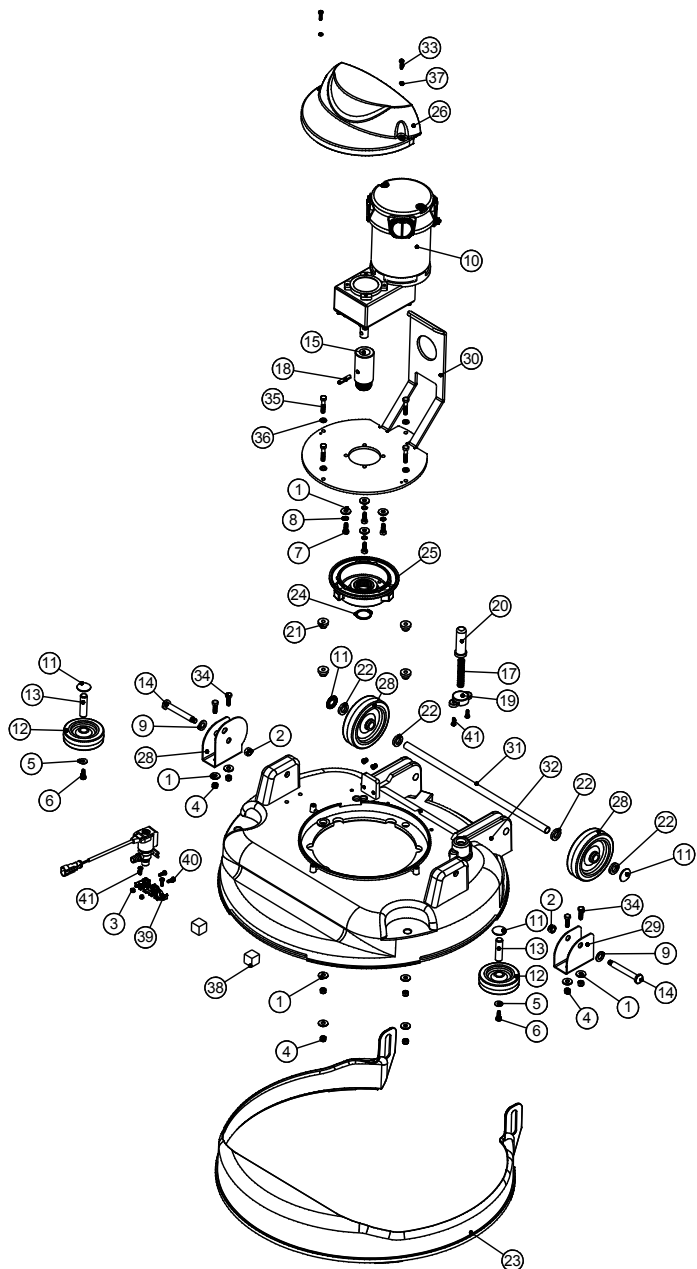

Numatic International Spare Parts

Model No: TGB4055 EXPLODED VIEW: BRUSH DECK

NB: FOR WIRING SEE DRAWINGS:
230V : DRW-22704
120V : DRW-23196

910877
DRAWING: DRW-23008 ISS:A08
03/07/2019

Numatic International Spare Parts

Model No: TGB4055 EXPLODED VIEW: BRUSH DECK

ITEM:	PART No:	DESCRIPTION	COMMENTS:	QTY
1	219647	M6 FORM G STAINLESS STEEL WASHER		12
2	219639	M8 STAINLESS STEEL NYLON INSERT NUT		2
3	219687	M4 STAINLESS STEEL NYLON INSERT NUT		2
4	219642	M6 STAINLESS STEEL NYLON INSERT NUT		8
5	219644	M5 FORM G STAINLESS STEEL WASHER		2
6	291132	M5 X 16MM LONG STAINLESS STEEL POZI PAN SEMS SCREW		2
7	219719	M6 X 16MM LONG HEXAGONAL STAINLESS STEEL HEAD BOLT		4
8	902353	M6 EXTERNAL SHAKEPROOF WASHER STAINLESS STEEL		4
9	219903	M10 FORM A STAINLESS STEEL WASHER		2
10	205245	AMER 100RPM MOTOR	230222 REPL BRUSH SET	1
11	204021	12.7MM STAINLESS STEEL HUB CAP		4
12	204068	3 INCH GREY WHEEL		2
13	206013	BUFFER WHEEL PIN		2
14	208626	TT/TTB4055 PIVOT PIN		2
15	208727	DRIVE SHAFT		1
16	219009	M4 BRASS TAPPEX INSERT		2
17	219692	COMPRESSION SPRING		1
18	291079	6MM X 30MM STAINLESS STEEL ROLL PIN		1
19	223242	PLUNGER MOUNTING PLATE MOULDING		1
20	229128	PLUNGER		1
21	229285	MOTOR MOUNTING SPACER		4
22	229346	SPACER		4
23	229562	SPLASH SKIRT MOULDING		1
24	230048	26MM EXTERNAL CIRCLIP		1
25	230207	DIE CAST CHUCK MACHINED		1
26	237380	AMER MOTOR COVER		1
28	329112	100MM WHEEL		2
28	392248	DECK MOUNT BRACKET		1
29	392279	DECK MOUNT RH (550 DECK VERSION)		1
30	392362	MOTOR ADAPTOR PLATE PAINT SILVER GREY		1
31	391439	1/2 INCH DIAMETER X 18G STAINLESS STEEL TUBE (0.375)		1
32	304404	TTB4055 DECK MOULDING DRILLED (NEW DESIGN)		1
33	219862	M4 X 16MM LONG POZI PAN STAINLESS STEEL SCREW		2
34	219976	M6 X 20MM LONG HEXANGONAL HEAD SET SCREW		4
35	291022	M6 X 30MM LONG STAINLESS STEEL HEXAGONAL HEAD BOLT		4
36	219870	M6 FORM A WASHER STAINLESS STEEL		4
37	291145	M4 SHAKEPROOF WASHER STAINLESS STEEL		2
38	902352	FOAM SPACER 20MM		2
39	902556	SOLENOID MOUNT MOULDING		1
40	219890	M4 X 12MM LONG POZI PAN STAINLESS STEEL SCREW		2
41	219569	No8 X 1/2 INCH LONG POZI PAN STAINLESS STEEL PLASTITE SCREW		4
42	902949	TERMINATED SOLENOID CABLE.BLACK.125.0M5.2.24		1