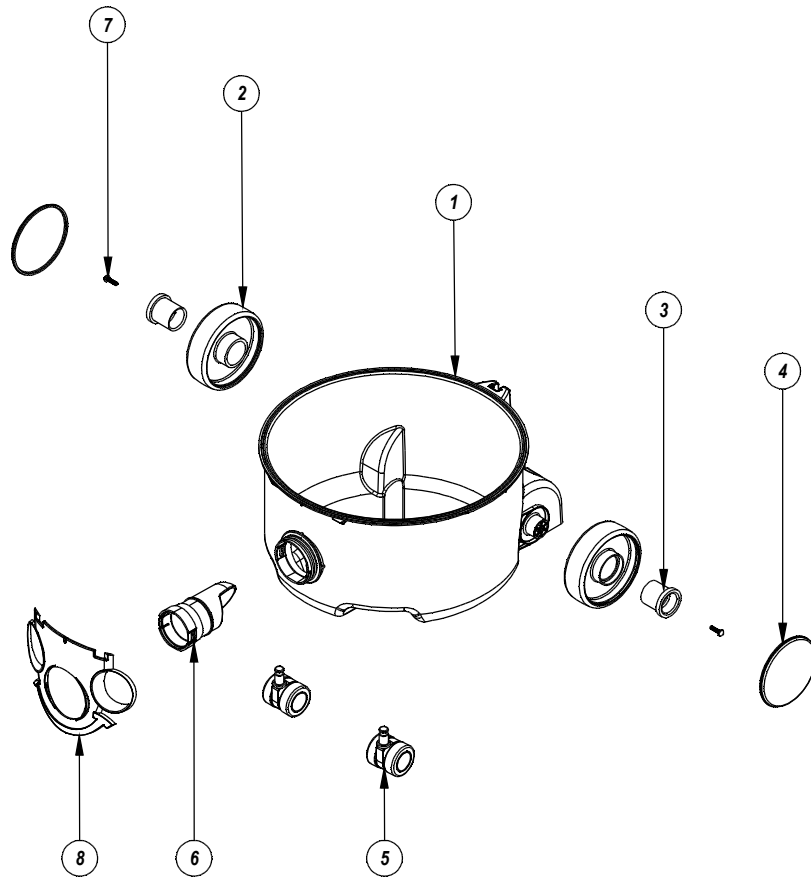

Numatic International Spare Parts**Model No:** DRUM STYLE 21 EXPLODED DRAWINGInternal Code: N/A
DRAWING: DRW-23951 ISS:A02
PRO 18/10/2017**Numatic International Spare Parts****Model No:** DRUM STYLE 21 EXPLODED DRAWING

POS.	ITEM NO.	DESCRIPTION	QTY.	COMMENTS
1	908480	DRUM STYLE 21 - MOULDING	1	CONTACT NUMATIC FOR DETAILS
2	227640	2 SHOT WHEEL ASSEMBLY	2	
3	227868	WHEEL HUB FOR 2 SHOT WHEEL	2	
4	229578	WHEEL TRIM	2	CONTACT NUMATIC FOR DETAILS
5	204000	40MM PU-TYRED BLACK TWIN WHEEL CASTOR	2	
6	237119	FRONT FIT BAG CONNECTOR	1	
7	219105	No8 X 5/8 INCH LONG POZI PAN PLASTITE SCREW	2	
8	326494	PARALLEL SNAP FIT FACE PRINTED	1	CONTACT NUMATIC FOR DETAILS