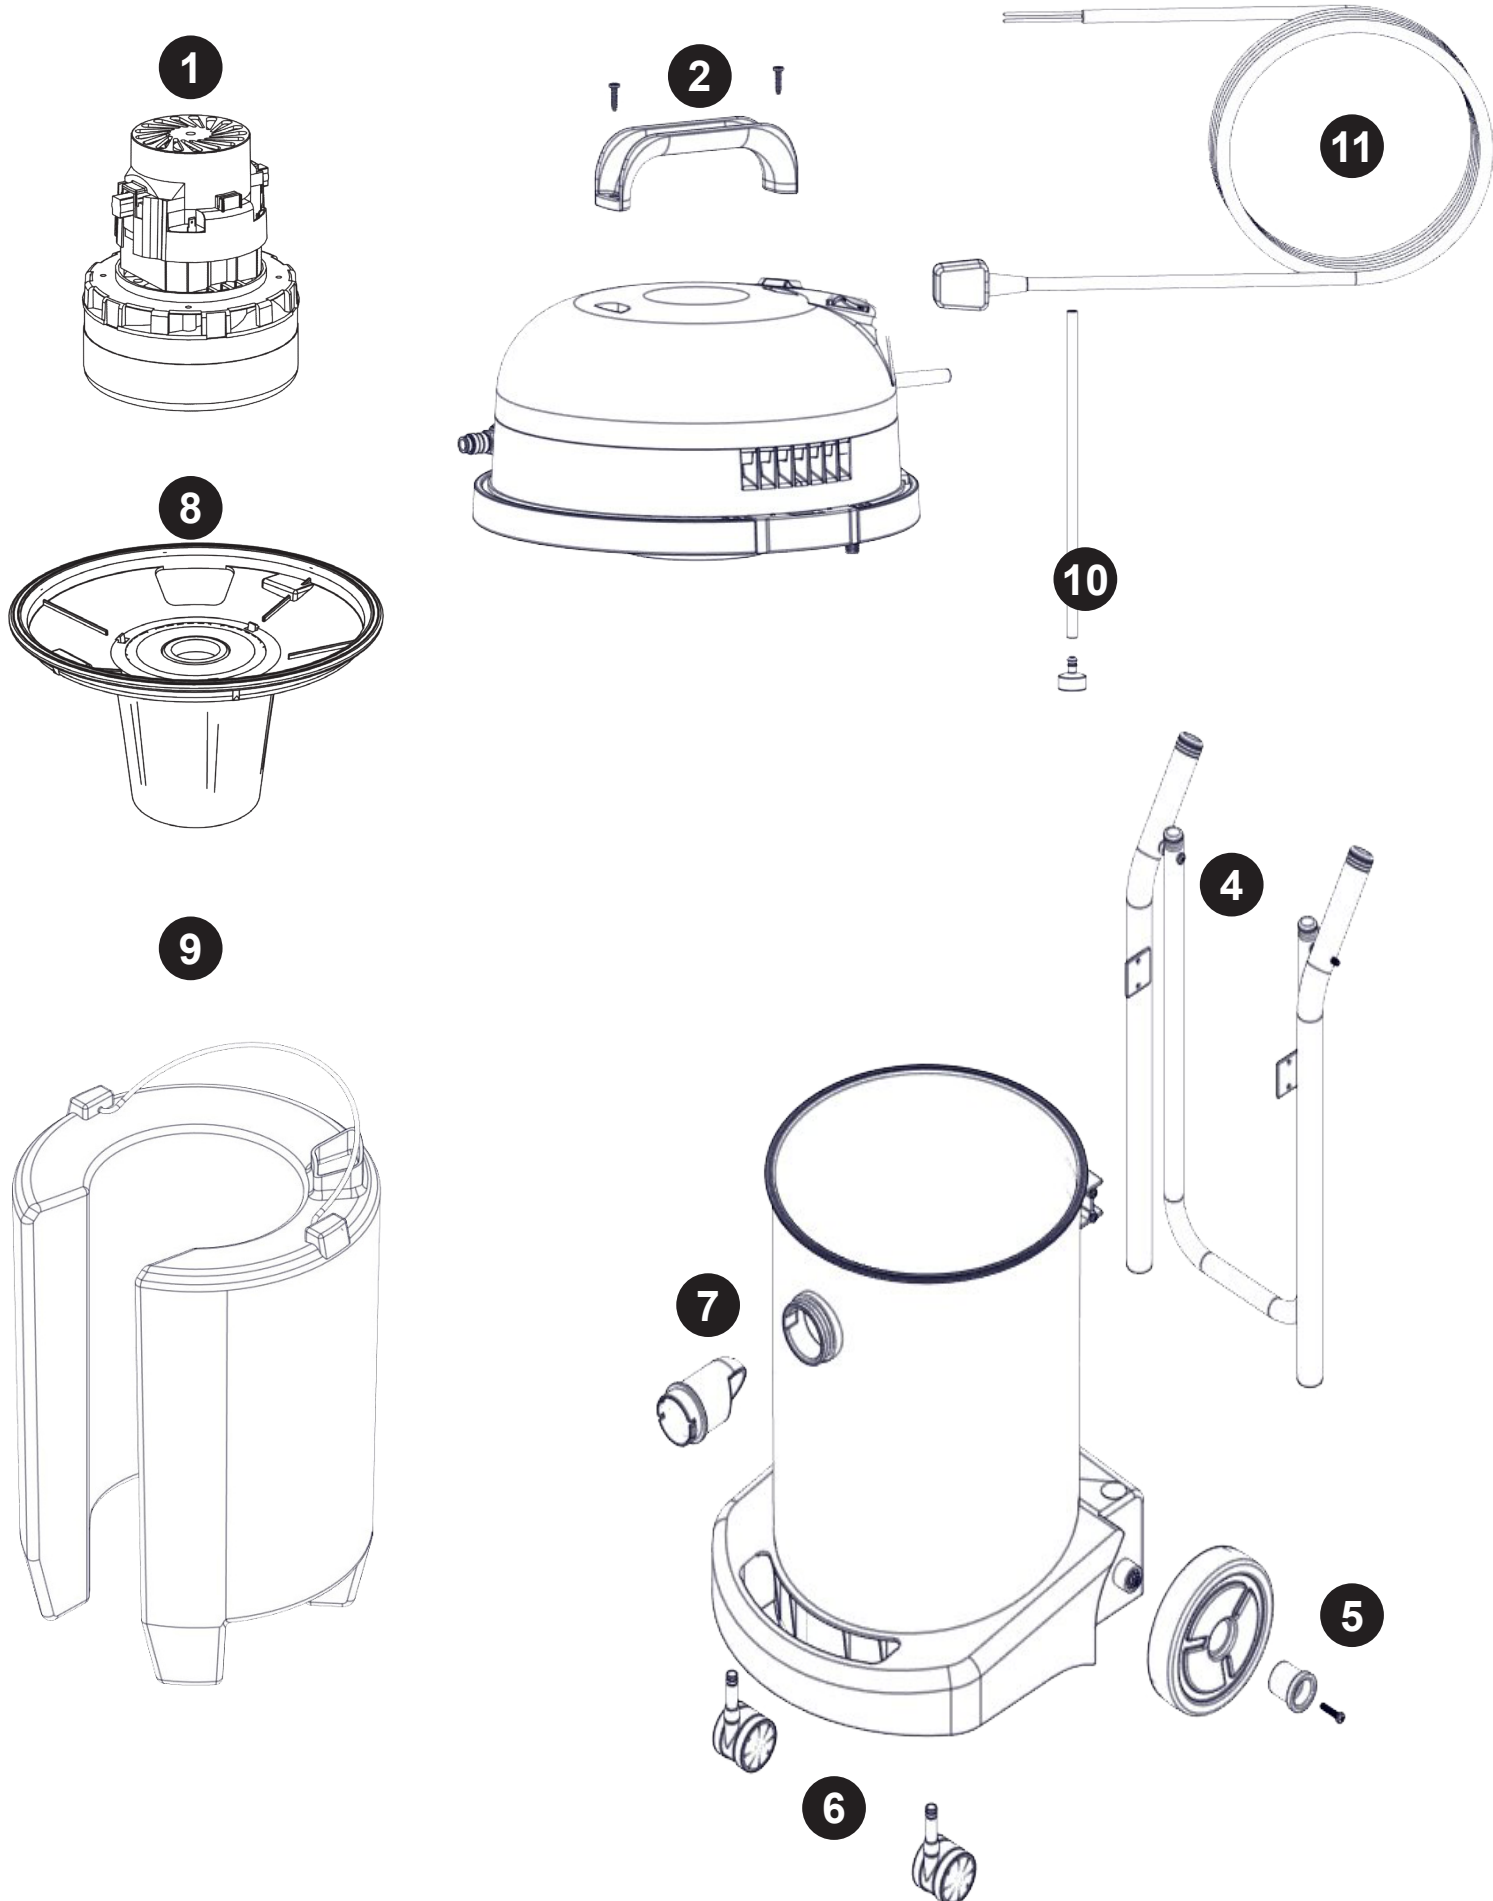

CT470 Exploded Spares

Carpet Extraction Vacuum

Num	Description	Num
1	230V 2 STAGE D.I BYPASS MOTOR ASSY (BL21104T)(MARKED 230V) (12 INCH WV/CT)	205443
2	HANDLE (EXTRA-VAC)	206451
	NO8.1 INCH LG.POZI-PAN.SCREW.STAINLESS STEEL.PLASTITE	219369
3	CT470 BLUE DRUM ASSEMBLY C/W FLANGE NECK WITH BAYONET	500705
4	470 M/C PIVOT HANDLE PAINTED BLACK	321002
	L.H. HANDLE SUPPORT WELD ASSY (LESS 9MM NUTSERT HOLE) PAINTED BLACK	319056
	R.H. HANDLE WELD ASSY (LESS 9MM NUTSERT HOLE)	319054
	TUBE END STOP(FIT NVM39B)(19MM)	20638V
	NO8.5/8 INCH LG.POZI-PAN.SCREW.Z/PL.PLASTITE	219105
5	150MM DIA MOULDED WHEEL	204071
	WHEEL HUB FOR 2 SHOT WHEEL	227868
	M5.25MM LG.POZI-PAN.SCREW.Z/PL	219057
	WASHER.M5.SINGLE COIL.Z/PL [1]	219648
6	50MM TWIN WHEEL CASTOR WITH PU TYRE (REF HF0380)	204111
7	BAG CONNECTOR (WET AND DRY)	225085
8	CT/GVE FLOAT CAGE ASSEMBLY	502036
9	CT470 FLUID CONTAINER (DRILLED PLUS HANDLE)	329314
10	LOW SOL INLET HOSE (420MM) & FILTER ASSY CT 470	303468
11	10 METRE X 1.0MM X 2 CORE YELLOW CABLE WITH AUS PLUG	911804

CT Accessories
(607147 Kit A40A)

Image Reference	Item Description	Part Number	Item Quantity
	4m CleanTec Extraction Hose	601399	1
	Extraction Bend Tube Lower Extraction Tube Straight Tube	601009 601006 601008	1
	Fish Tail Extraction Tool	601126	1
	Upholstery Tool	601225	1
	Trigger + Solution tube	601968	1